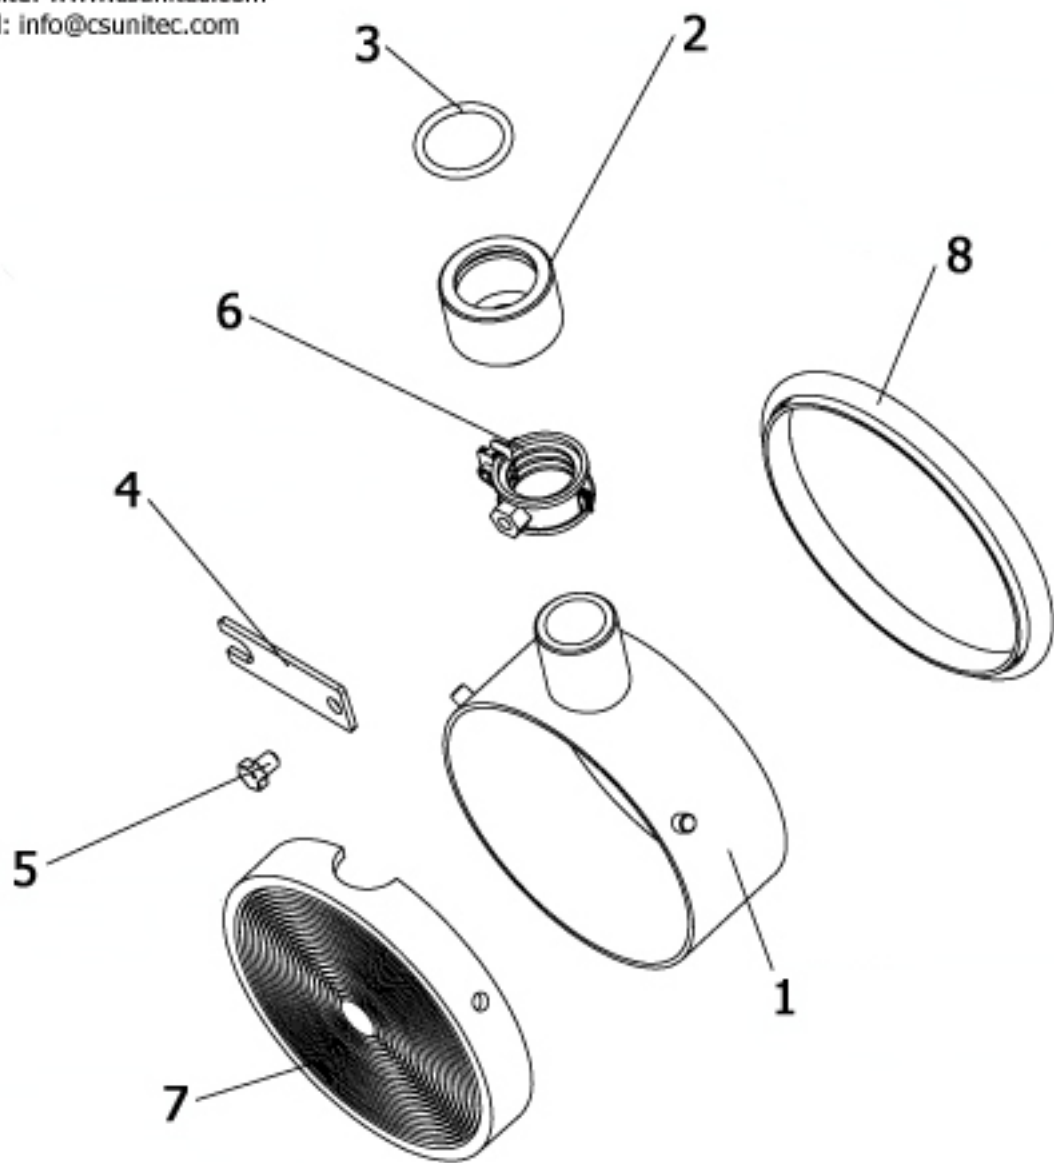

CS UNITEC, INC.
22 Harbor Avenue
Norwalk, CT 06850
Website: www.csunitec.com
Email: info@csunitec.com

Model 35875 - Water Collection Ring

Not responsible for typographical errors.

<u>POS. NO.</u>	<u>ITEM NO.</u>	<u>DESCRIPTION</u>
1	76EWE960	Ring Body
2	76RK4975	Adaptor
3	83000047	O-Ring
4	76EWE962	Mount Arm
5	80201172	Nut
6	85000184	Clamp
7	79RK4955	Seal
8	76WSR130	Seal