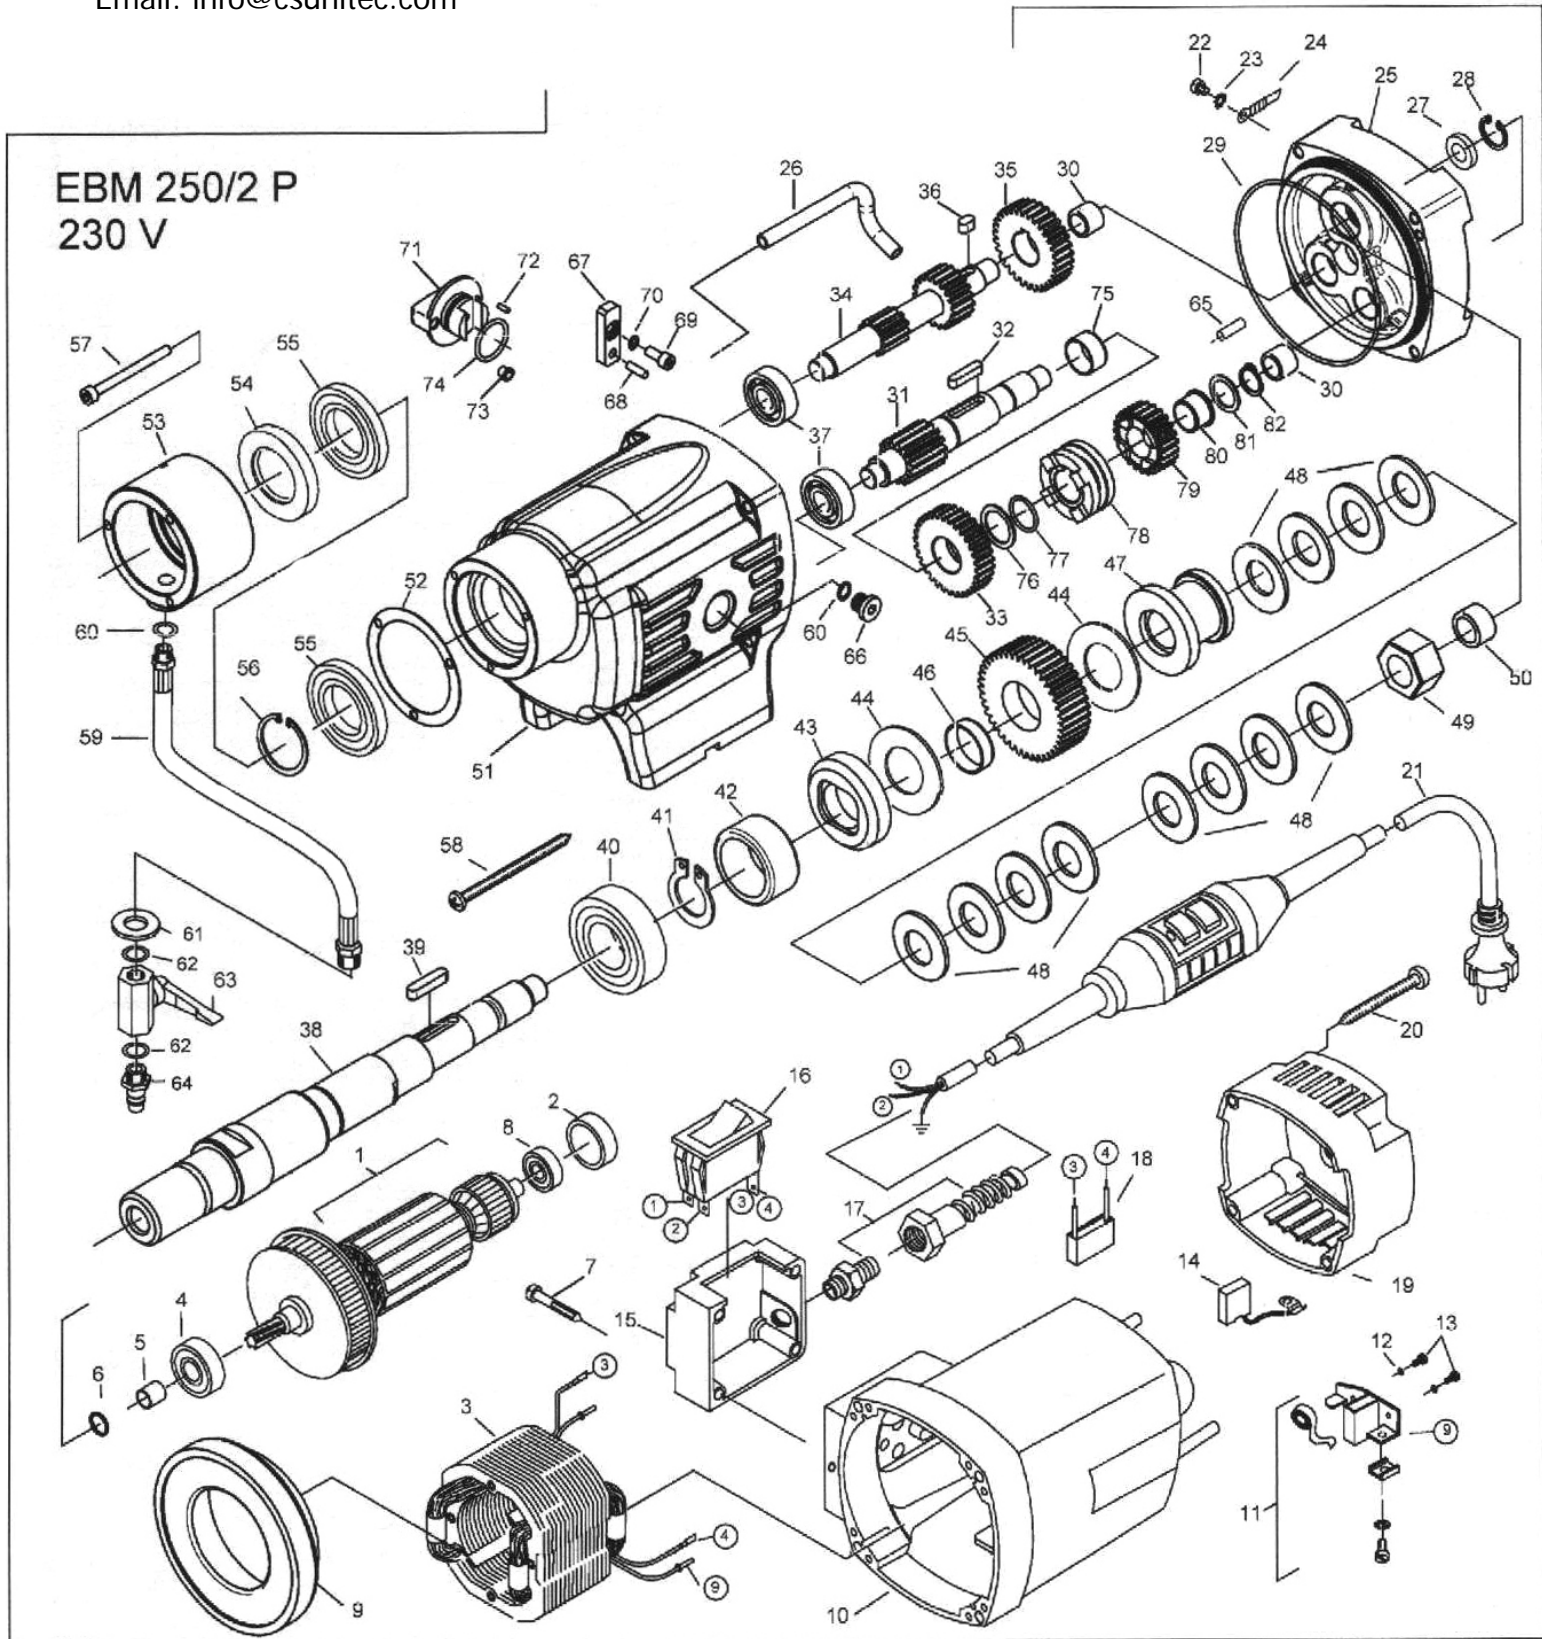

## EBM 250/2 P 230 V

*Prices to change without notice.  
Not responsible for typographical errors.*

<b>POS. NO.</b>	<b>ITEM NO.</b>	<b>DESCRIPTION</b>	
1	73511100	Armature, 110 Volt	
2	83000031	USE 73320315	
3	73511150	Field, 110 Volt	
4	107 832	Bearing	Replaces 80410101
5	80420160	Bearing Ring	
6	80200748	C-Clip	
7	80201292	Screw 4.2x16	
8	80410021	Ball Bearing	See 100 579
9	73511141	Air Guiding Ring	
10	73511200	Motor Housing	
11	80201199	Carbon Brush Holder	
12	80201385	Spring Disk 34	
13	80201180	Screw CM4x12	
14	80700019	REPLACED BY 80700040	
15	73511630	Switch Box	
16	80600134	Switch	
17	80600174	Cable Fitting	
18	80500010	Condensor-SEE #80500014	
19	80900082	Cap	
20	80201267	Screw	Replaces 050.0112
21	73533262	Connecting Lead, 110 Volt for	EBM 250/2P
22	80201200	Screw	
23	80200752	Washer	
24	80601105	O-Ring	
25	73511610	Bearing Plate	
26	73511425	Oil Tube	
27	83000042	Shaft Seal	
28	80201351	Locking Ring	
29	83000092	O-Ring	
30	80420130	Needle Sleeve	
31	73521500	Intermediate Shaft 2	
32	80200616	Parallel Key	
33	73521480	Idler Gear	
34	73521510	Intermediate Shaft 1	
36	80200601	Key	Replaces 050.0431
37	80410031	Bearing	Replaces 032.0171
38	73511420	Working Spindle	
39	80200614	Key	
41	80201330	Cylinder Head Screw	
42	80420156	Needle Bearing	
43	73531425	Supporting Ring	
44	85000076	Brake Disc	
45	73511430	Spindel Wheel	
46	73511435	Bearing Sleeve	