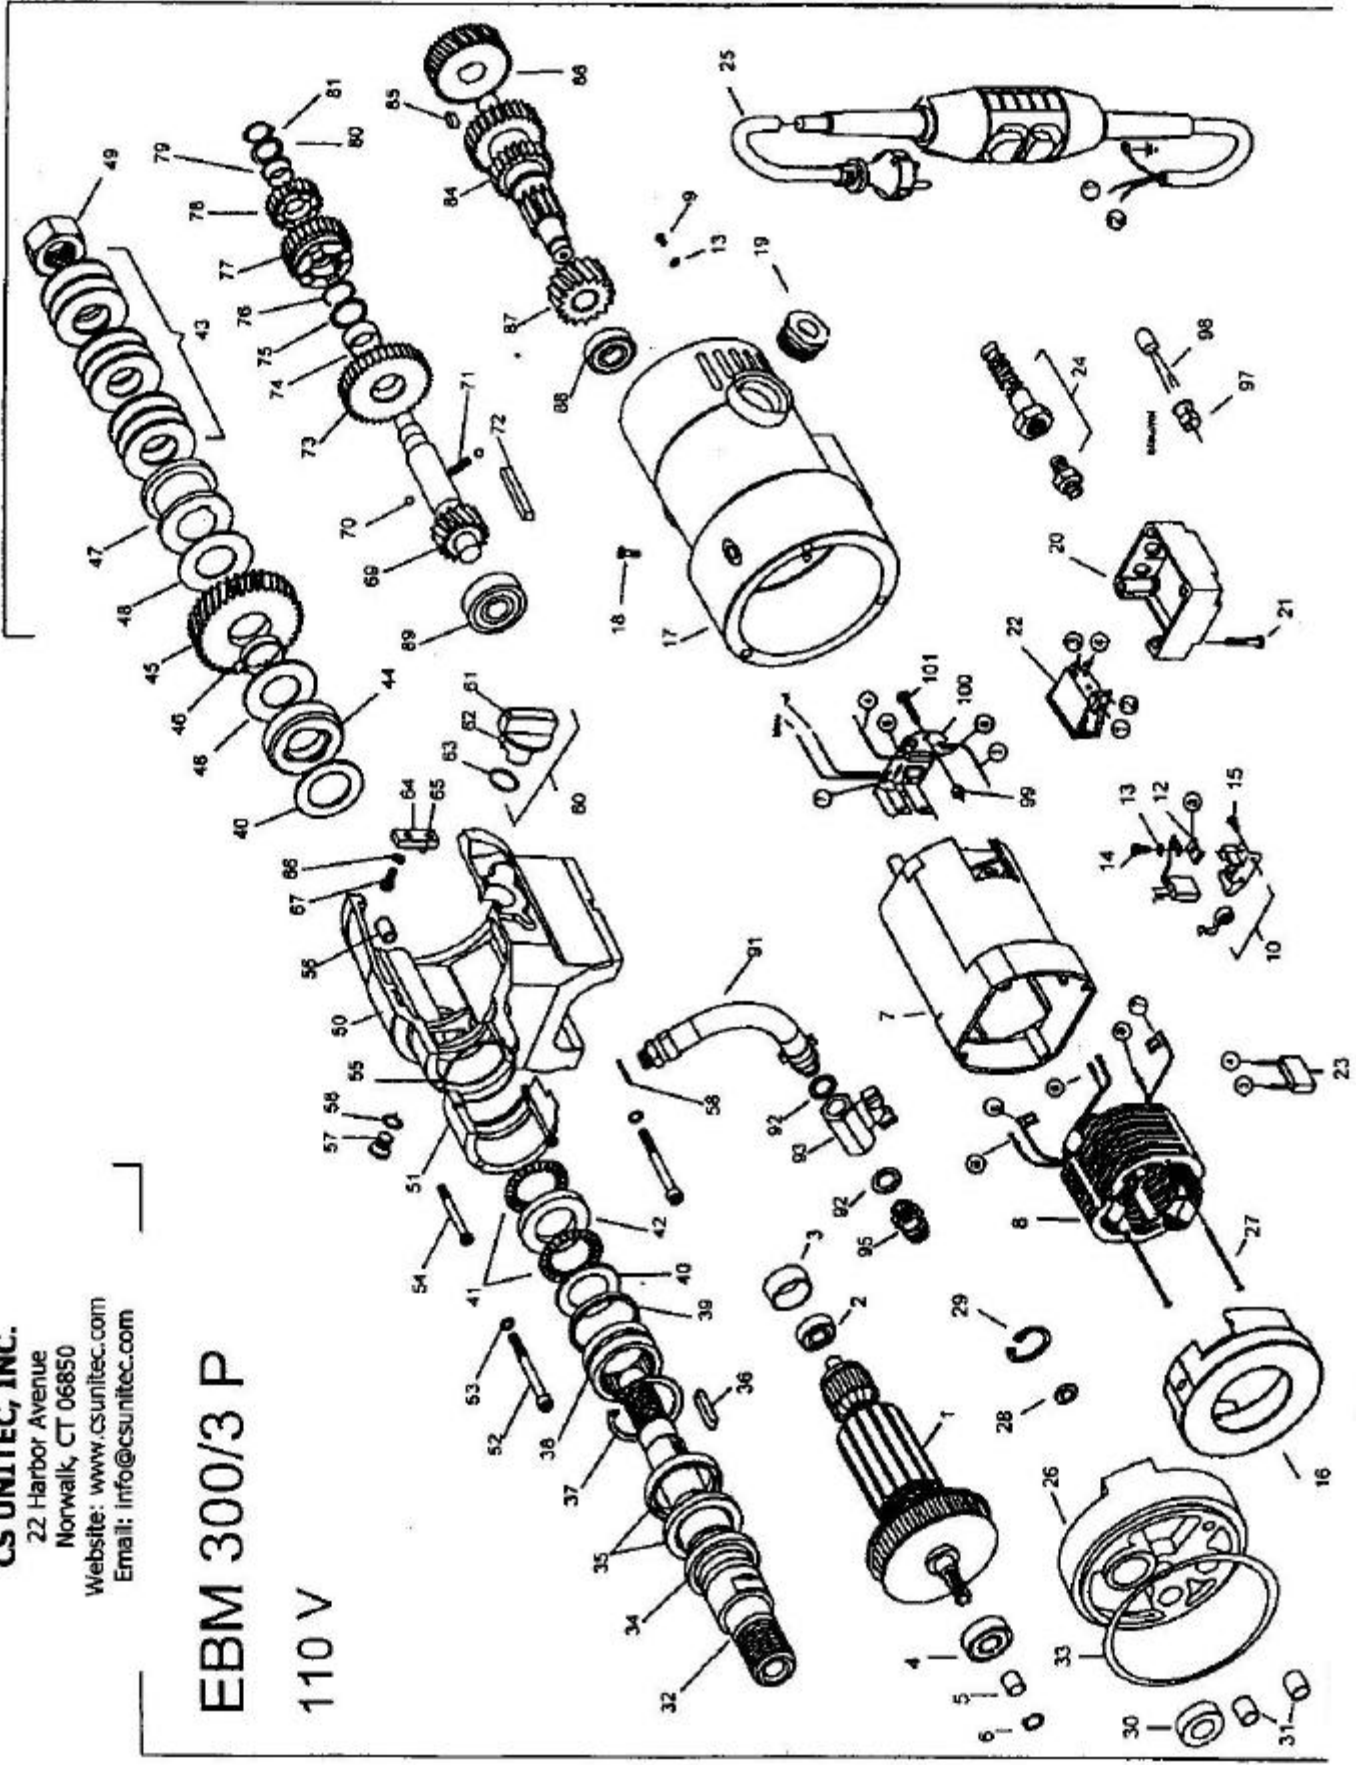

CS UNITEC, INC.
22 Harbor Avenue
Norwalk, CT 06850
Website: www.csunitec.com
Email: info@csunitec.com

EBM 300/3 P

110 V

*Prices to change without notice.
Not responsible for typographical errors.*

<u>POS. NO.</u>	<u>ITEM NO.</u>	<u>DESCRIPTION</u>
18 + 101	80201273	Screw
1	73534100	Rotor Complete
2	80410021	Ball Bearing
3	73320315	Bearing Seal
4	80410101	USE 107 832
5	80420160	Bearing Ring
6	80201321	Locking Ring
7	73531203	Motor Housing
8	73536150	Stator, Complete
9	80201200	Screw
10	80201199	Carbon Brush Holder
11	80700019	REPLACED BY 80700040
12	73320210	Contact Washer
13	80200752	Washer
14	80201154	Screw
15	80201252	Screw, Self Tapping
16	73531140	Air Guiding Ring
17	73531200	External Housing
19	80600188	Lock Screw
20	73R53630	Switch Box
21	80201137	Cylinder Head Screw
22	80600119	Switch
23	80500010	Condensor-SEE #80500014
24	80600174	Cable Fitting
25	73536262	Connecting Cable Compl.
26	73531610	Intermediate Cover
28	83000042	Shaft Seal
29	80201351	Locking Ring
30	80420150	Needle Sleeve
31	80420130	Needle Sleeve
32	73531420	Drill Spindle
33	83000087	O-Ring
34	83000073	Shaft Seal
35	83000074	Shaft Seal
36	80200607	Fitting Key
37	80201337	Locking Ring
38	80420155	Needle Bearing
39	73531450	Steel Ring
40	80420165	Running Disk
41	80420038	Axial Needle Bearing
42	80420168	Intermediate Disk
43	80200717	Disk Spring
44	73531425	Supporting Ring