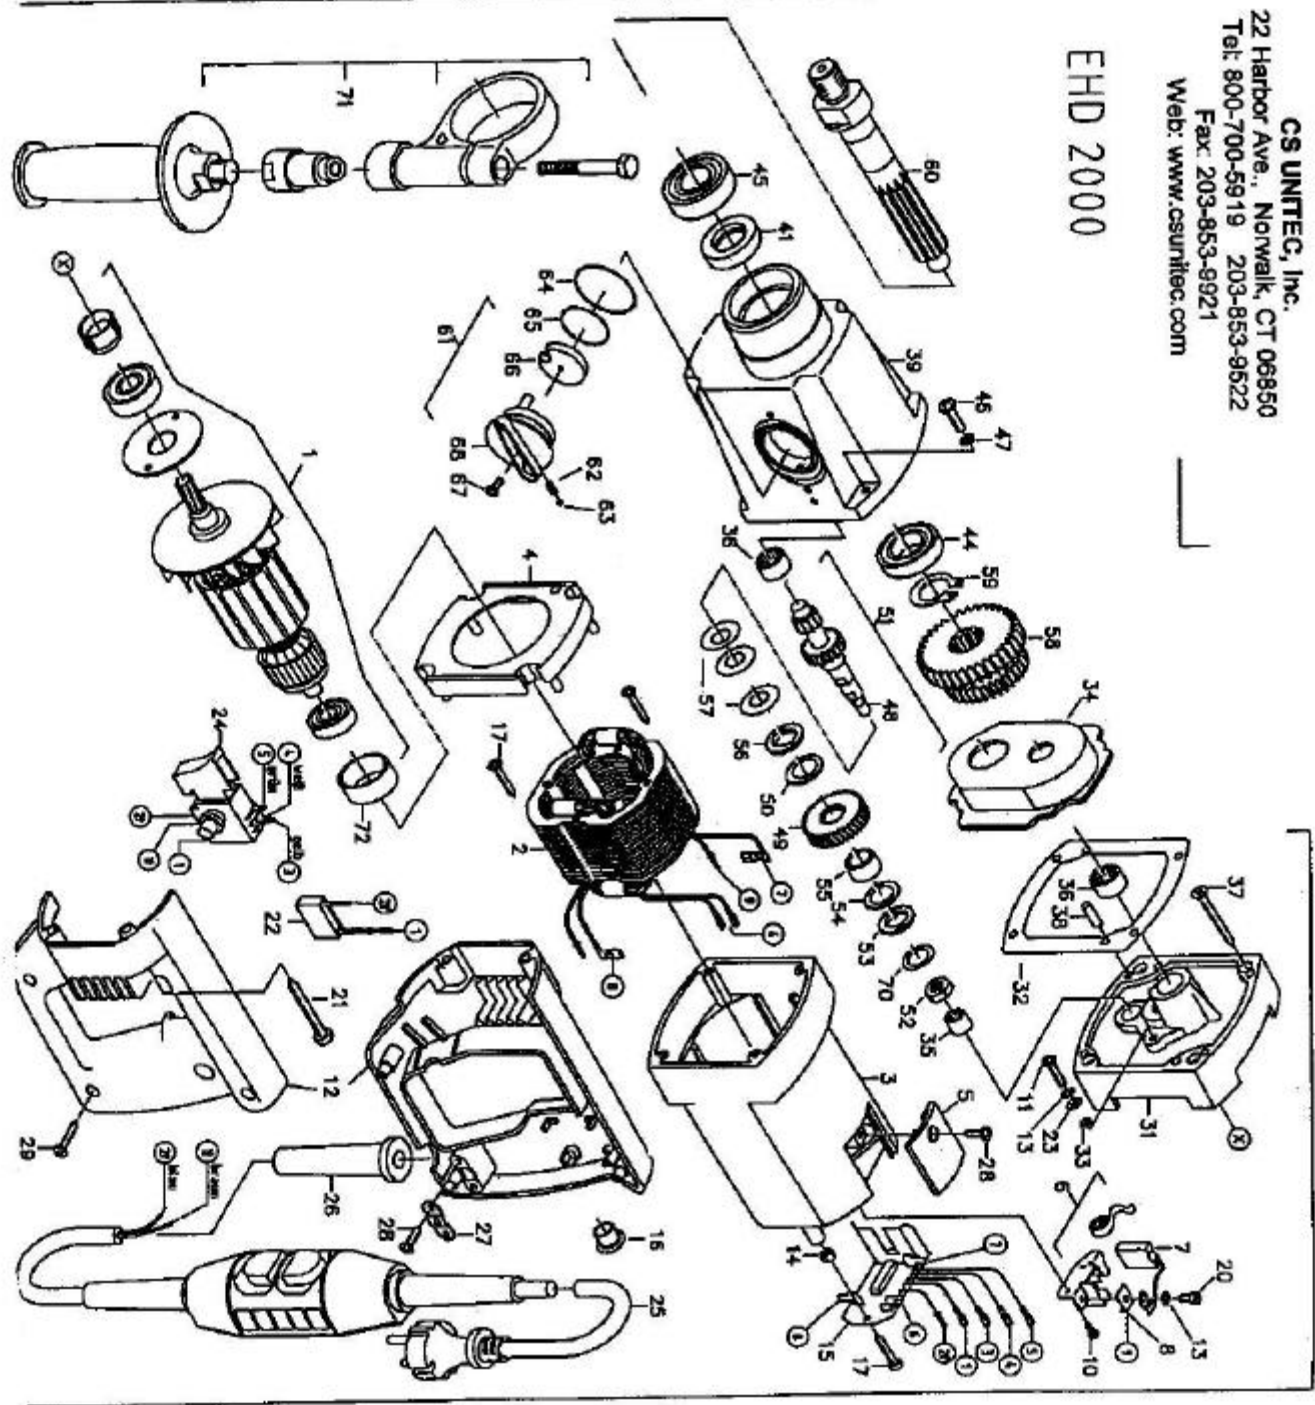

CS UNITEC, Inc.
22 Harbor Ave., Norwalk, CT 06850
Tel: 800-700-5919 203-853-9522
Fax: 203-853-9921
Web: www.csunitec.com

EHD 2000

*Prices to change without notice.
Not responsible for typographical errors.*

<u>POS. NO.</u>	<u>ITEM NO.</u>	<u>DESCRIPTION</u>
1	7332L100	Rotor
2	73320150	Stator
3	73320200	Motor Housing
4	73320140	Air Guiding Ring
5	73320215	Brush Holder Cover
6	80201199	Carbon Brush Holder
7	80700019	REPLACED BY 80700040
8	73320210	Contact Washer
10	80201251	Screw
11	80201131	Screw
12	73320260/1	D-Handle
13	80200752	Washer
14	71521288	Hex Nut
15	73313280	Circuit Board
16	83000053	Plug
17	80201273	Screw
20	80201154	Screw
21	80201267	Screw
22	73320305	Condensor
23	80201371	Washer
24	80600116	Switch
25	73119262	Connecting Cable
26	71323255	Cable Sleeve
27	71540330	Locking Flange
28	80201270	Screw
29	80201272	Screw
31	73320610	End Shield
32	73320620	Seal, Gearbox
33	83000019	Ring
34	73320625	Grease Chamber
35	80420110	Needle Sleeve
36	80420131	Needle Bearing
37	80201275	Screw
38	80200580	Notched Pin 5x16
39	73320400	Gearbox Housing
41	83000023	Seal, Shaft AB 20 x 35 x 7
44	80410152	Ball Bearing
45	80410051	Ball Bearing
46	80201204	Screw
47	80201302	Spring Ring
48	73320490	Shaft, Intermediate
49	73320550	Coupling Wheel
50	73430498	Clutch Washer
51	73320493	Coupling Complete

CS Unitec, Inc.

22 Harbor Ave, Norwalk, CT 06850

Telephone: 203-853-9522 Toll Free: 800-700-5919 Fax: 203-853-9921

WebSite: www.csunitec.com E-Mail: info@csunitec.com