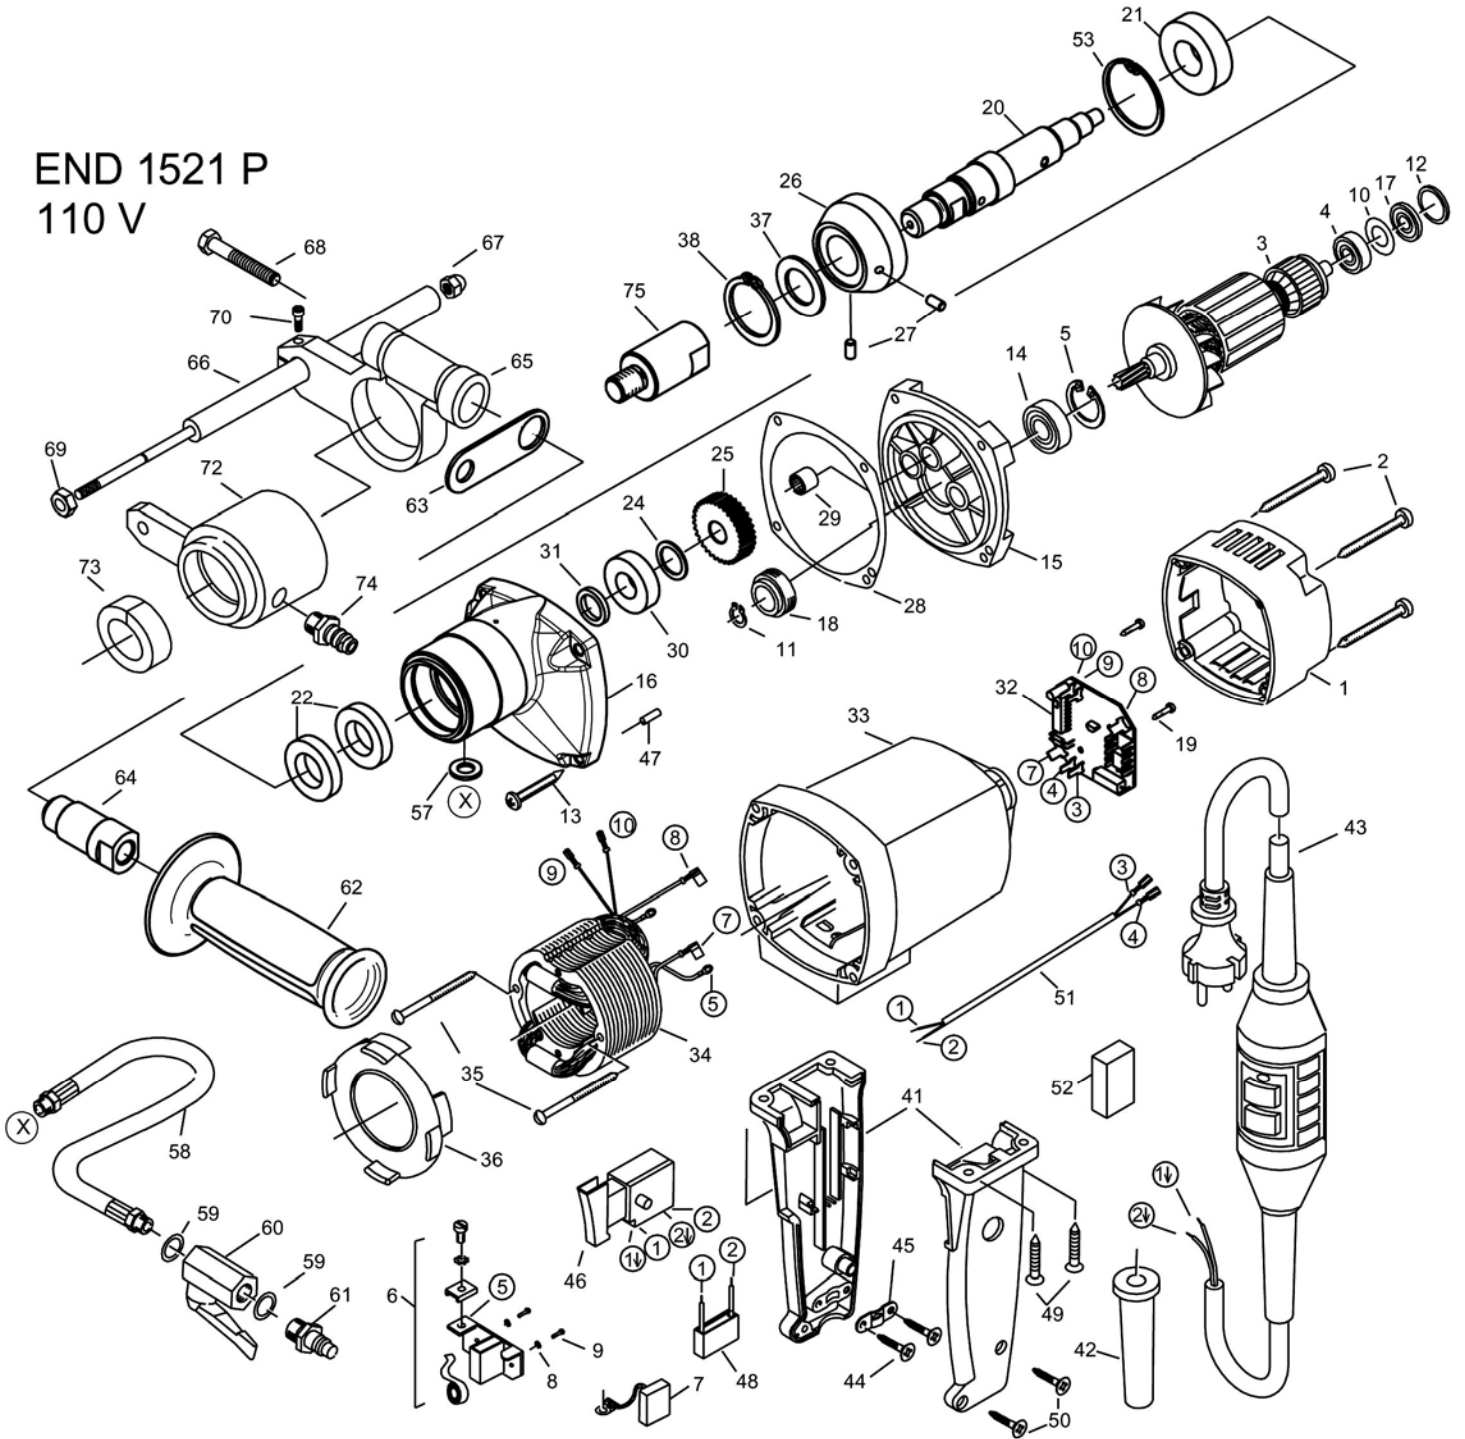

## Model END 1521 P Core Drill

### END 1521 P 110 V

*Not responsible for typographical errors.*

<u>POS. NO.</u>	<u>ITEM NO.</u>	<u>DESCRIPTION</u>	
1	80900093	Cap	
2	80201267	Screw	Replaces 050.0112
3	7311T100	Rotor, Complete	
4	80410011	Bearing	Replaces 032.0221
5	80201333	Safety Ring 28/1.2	Replaces 050.0166
6	80201195	Brush Holder, Complete	
7	80700034	Carbon Brush	
8	80201385	Spring Disk 34	
9	80201180	Screw CM4x12	
10	82000951	Disk	
11	80201320	Safety Ring	Replaces 050.0176
12	83000036	O-Ring	Replaces 050.0116
13	80201283	Screw, Self Tapping	
14	80410031	Bearing	Replaces 032.0171
15	7311D610	Shield	
16	7311D400	Gearbox Housing	
17	80701005	Magnet Ring	
18	76301125	Sealing Screw	
19	80201252	Screw, Self Tapping	
20	73R10420	Work Spindle	
21	80410051	Ball Bearing	see #52412-011
22	83000034	Shaft Seal	
24	80200504	Fitting Washer	Replaces 050.0181
25	73118430	Spindle Wheel	
26	7311D426	Adjusting Ring	
27	80200765	Threaded Pin	
28	82000058	Gear Seal	
29	80420110	Needle Sleeve	Replaces 050.0161
30	9 1003 0030	Bearing	SEE # 101 583
31	83000042	Shaft Seal	
32	7311C280	Printed Circuit Board	
33	80900092	Motor Housing	
34	76319150	Stator, Complete	
35	80201266	Screw	Replaces 032.0156
36	80900094	Ring	
37	7311D425	Disc	
38	80201314	Snap Ring	