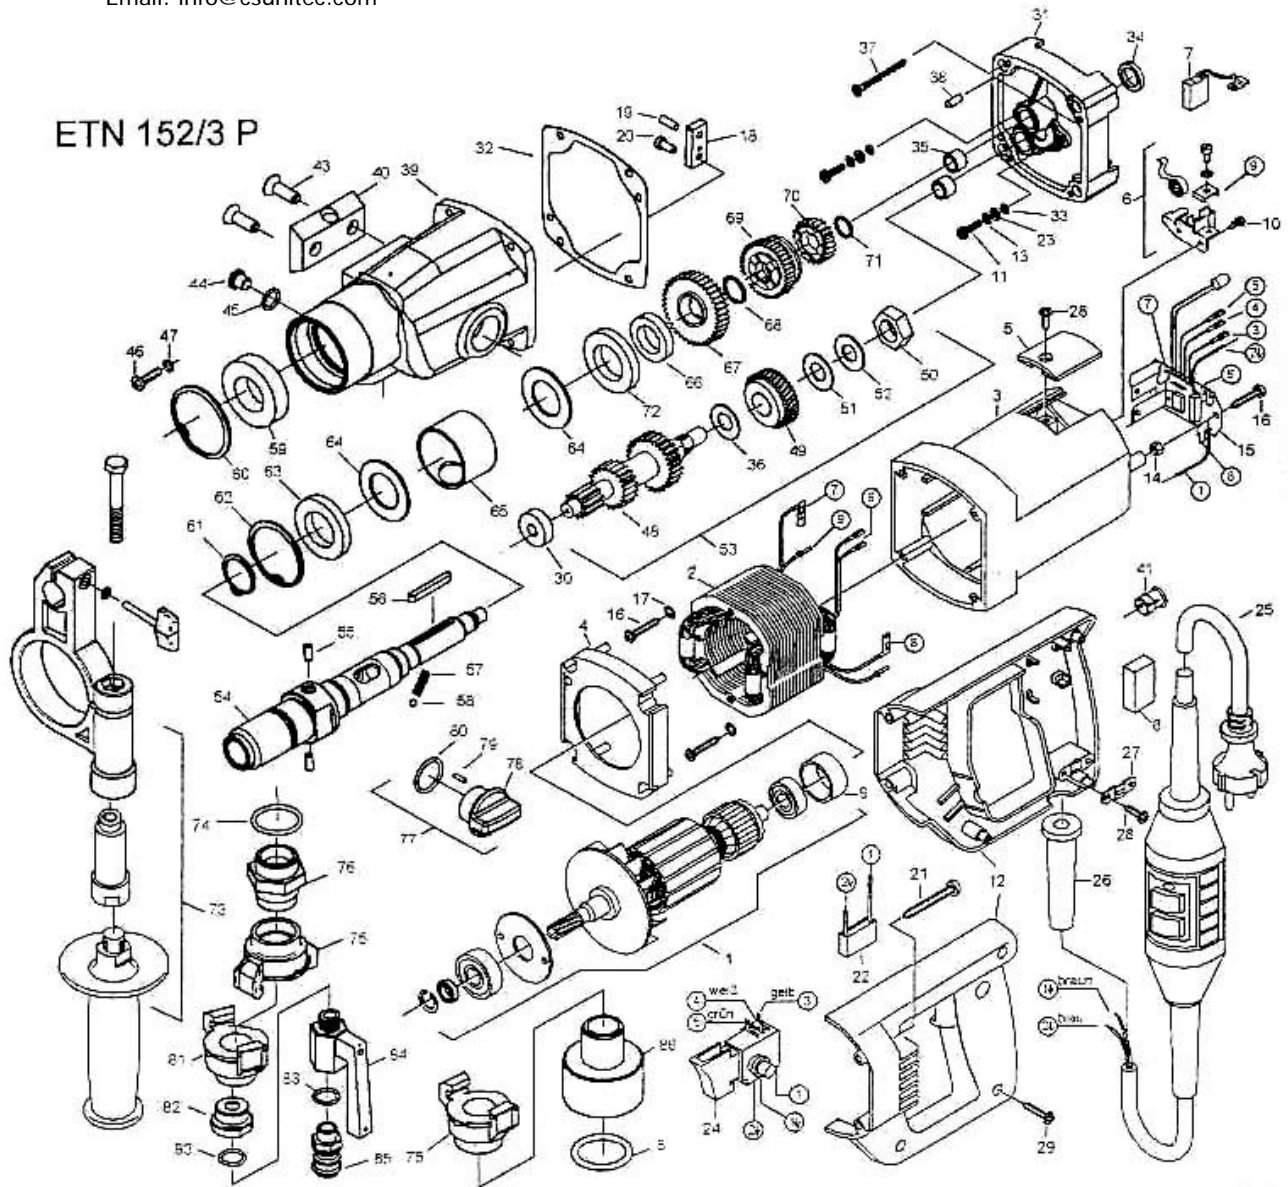

CS UNITEC, INC.
22 Harbor Avenue, Norwalk, CT 06850
Tel: 800-700-5919 Fax: 203-853-9921
Website: www.csunitec.com
Email: info@csunitec.com

ETN 152/3 P

Not responsible for typographical errors.

POS. NO.	ITEM NO.	DESCRIPTION	
2	73329150	Field - 110 Volt	
1	73335100	Armature - 110 Volt	
3	73320200	Motor Housing	
4	73320140	Air Guiding Ring	
5	80900073	Cover	
6	80201199	Carbon Brush Holder	
7	80700040	Carbon Brush	Replaces 8070019
8	73320210	Contact Washer	
9	73320315	Bearing Seal	
10	80201252	Screw, Self Tapping	
11	80201131	Screw	
12	73421261	Handle Halfs, Pair	
13	80200752	Washer	
14	80201295	Plastic Nut	
15	80601149	Circuit Board for ETN 152/3 P	
16	80201273	Screw	
17	80201362	Locking Disk	
18	73331542	Gear Changing Lever	
19	80200579	Cylindrical Pin	
20	9 1110 3080	Fillister Head Screw	Replaces 80201230
21	80201267	Screw	Replaces 050.0112
22	73320305	Condensor	
23	80201371	Washer	
24	80600116	Switch	
25	7332U262	Connecting Cable	
26	83000004	Cable Sleeve	
27	85000020	Clip	
28	80201270	Screw	
29	80201272	Screw	
30	80410015	Ball Bearing	See 9 1001 0090
31	73334610	End Plate	
32	82000059	Seal	
33	83000019	Ring	
34	83000042	Shaft Seal	
35	80420115	Needle Bearing	
36	80200716	Spring Washer	
37	80201275	Screw	
38	80200584	Pin	
39	73334400	Housing	
40	73334410	Plate	
41	80601153	Holder	
43	80201173	Screw	
44	80201406	Screw	
45	83000106	Seal	