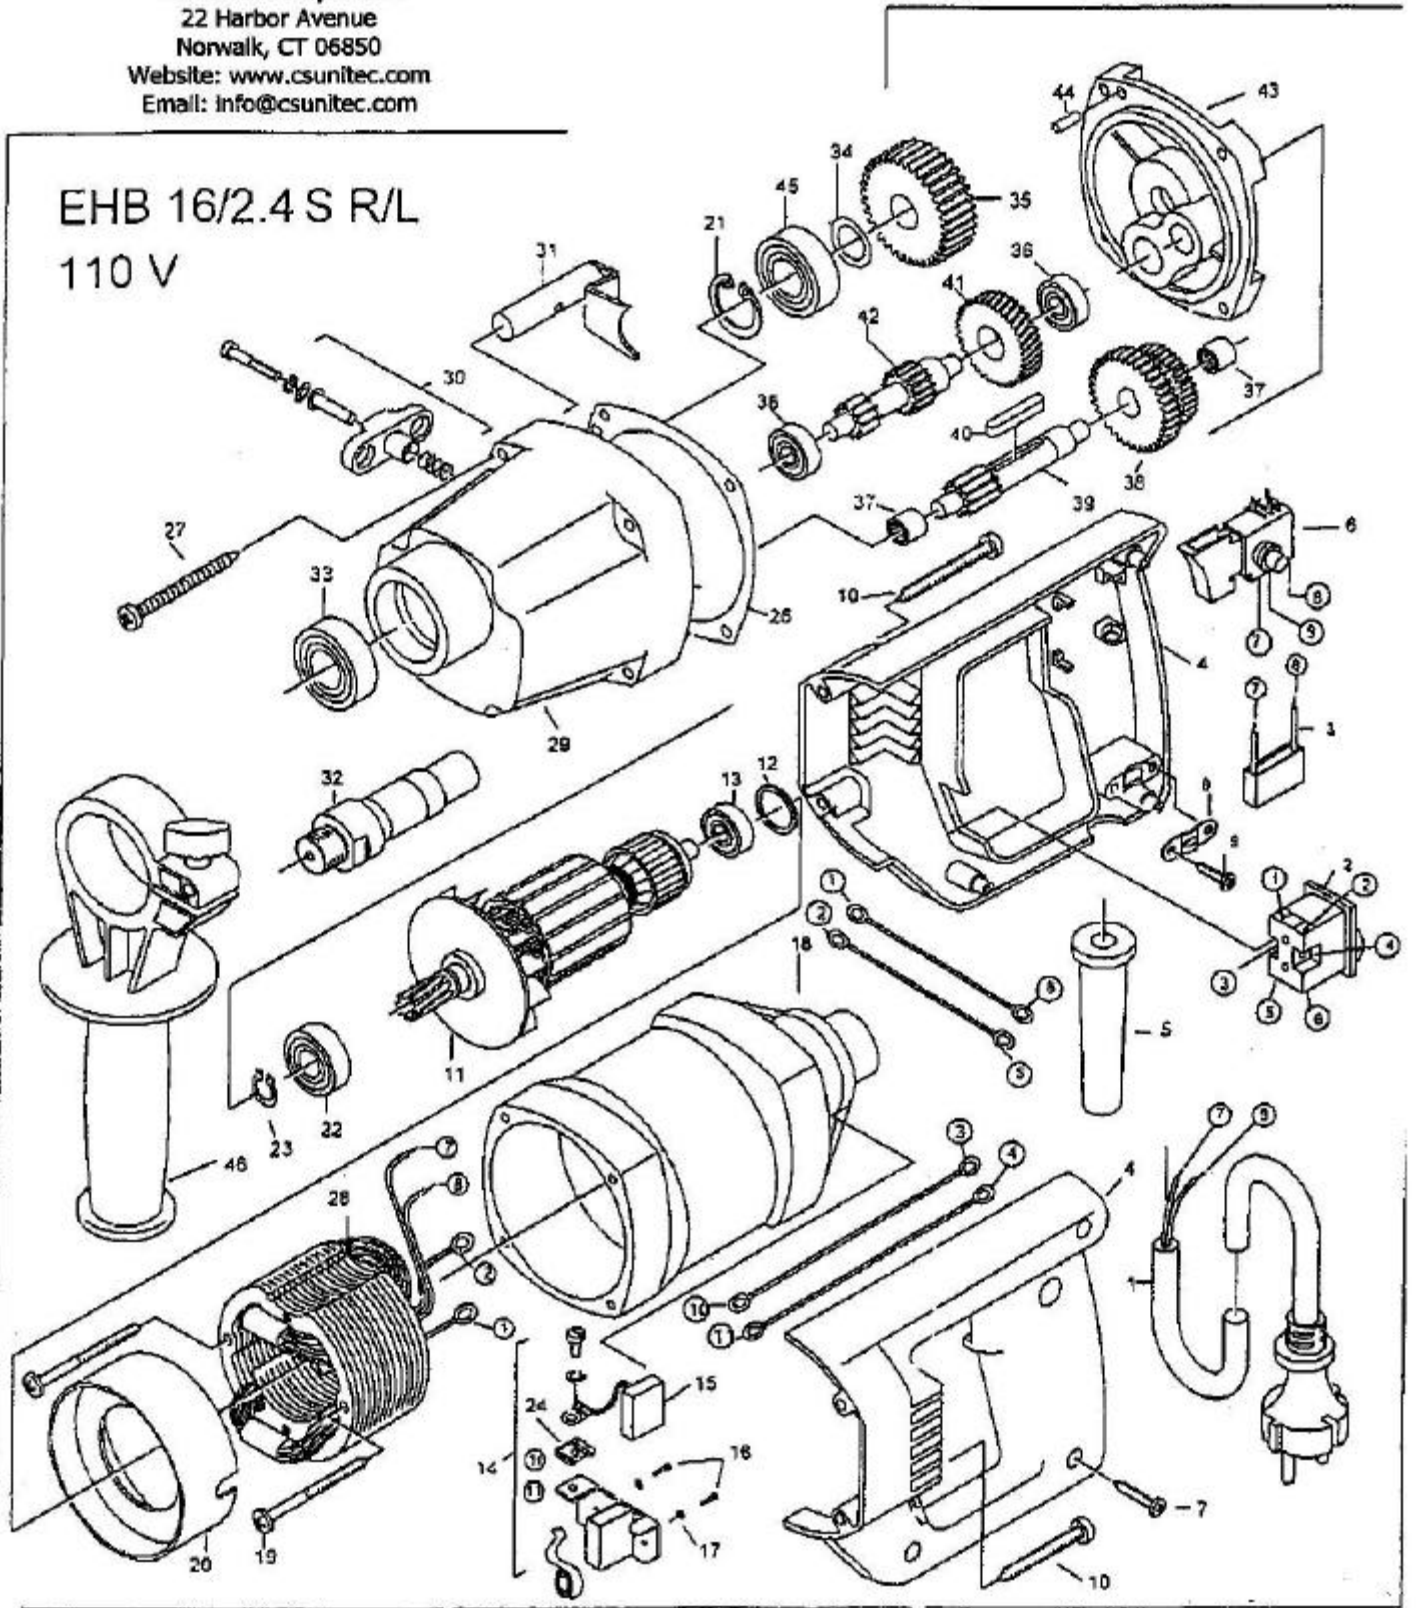

CS UNITEC, INC.
22 Harbor Avenue
Norwalk, CT 06850
Website: www.csunitec.com
Email: info@csunitec.com

EHB 16/2.4 S R/L
110 V

P
Not responsible for typographical errors.

<u>POS. NO.</u>	<u>ITEM NO.</u>	<u>DESCRIPTION</u>	
13 + 36	80410011	Bearing	Replaces 032.0221
22 + 45	80410032	Ball Bearing	See 114 146
1	80600060	Connection Cable	
2	80600110	Reverser	
3	80500010	Condensor-SEE #80500014	
4	7122H261/5	D-Handle	
5	71323255	Cable Sleeve	
6	80600126	Switch	
7	80201272	Screw	
8	71540330	Locking Flange	
9	80201270	Screw	
10	80201267	Screw	Replaces 050.0112
12	83000036	O-Ring	Replaces 050.0116
14	80201196	Carbon Brush Holder	Replaces 050.0371
15	80700013	Carbon Brush	Replaces 050.0147
16	80201180	Screw CM4x12	
17	80201385	Spring Disk 34	
18	7122A200	Motor Housing	
19	80201266	Screw	Replaces 032.0156
20	71323140	Air Guidance Ring	
21	80201333	Safety Ring 28/1.2	Replaces 050.0166
23	80201305	Safety Ring	
24	73320210	Contact Washer	
26	73110620	SEAL	
27	80201284	Screw	Replaces 032.0106
29	71223400	Gear Housing	
30	71540545	Gear Switch	Replaces 040.0286
31	71223520	Clutch Pin	
32	7122H420	Spindle	
33	117 668	Ball Bearing	
34	80200502	Notched Pin	
35	77225430	Gear	
37	80420110	Needle Sleeve	Replaces 050.0161
38	71223440	Gear	
39	71223460	Gear Shaft	Replaces 050.0231
40	80200602	Fitting Spring, hardened	Replaces 050.0301
41	7122A470	Gear	
42	71323500	Gear Shaft	Replaces 050.0246
43	7122A610	Transmission Bearing	
44	80200582	Notched Pin	Replaces 032.0211
46	80900034	USE 73116695	Plastic Handle Support