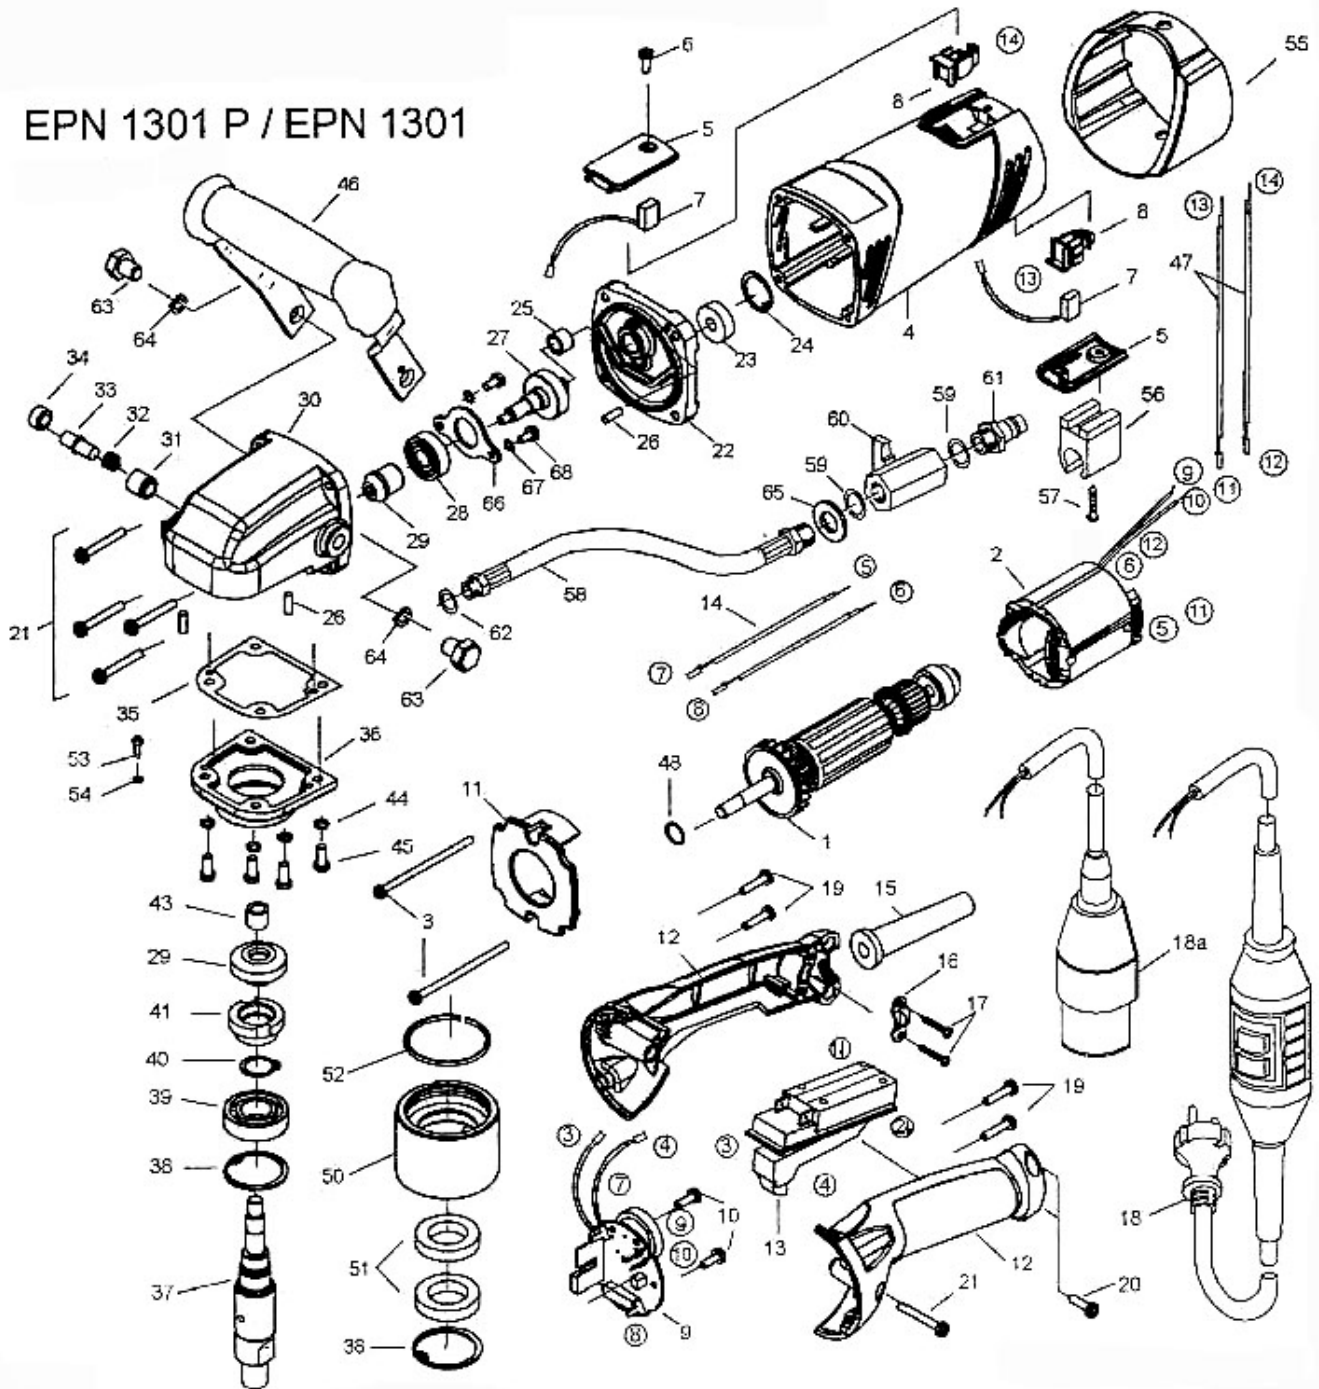

CS UNITEC, INC.

22 Harbor Avenue
Norwalk, CT 06850

Website: www.csunitec.com

Email: info@csunitec.com

Model EPN 1301 P – Wet Stone Polisher/Grinder

EPN 1301 P / EPN 1301

Not responsible for typographical errors.

POS. NO.	ITEM NO.	DESCRIPTION	
18A	7331F262	Connection Lead 12h Plug for	EPN 1301
20 + 57	80201271	Screw 4.2x16	
53 + 68	80201201	Screw	
1	7551A100	Rotor-REPLACES 75412100	
2	75412150	Stator	
3	80201265	Screw	
4	80900175	Motor Housing	
5	80900178	Brush Holder Cover	
6	80201260	Self Tapping Screw	
7	80700037	Carbon Brush	
8	80204500	Brush Holder	
9	80601162	Circuit Board-REPLACE 80601161	
10	80201109	Screw, Self Tapping	
11	80900174	Air-Guiding Ring	
12	80900179	Handle Cap	
13	80600148	Switch, flush mounting	
14	80600244	Interconnection Wire	
15	83000004	Cable Sleeve	
16	85000020	Clip	
17	80201270	Screw	
18	75701262	Connection Lead w/PRCD for	EPN 1301 P
19	80201272	Screw	
21	80201179	Screw, Self Tapping	
22	75704610	Shield, Gearing Bearing	
23	80410011	Bearing	Replaces 032.0221
24	80201315	Snap Ring	
25	80420105	Needle Bushing	
26	80200581	Notched Pin	
27	75704490	Intermediate Shaft	
28	80410020	Bearing	
29	85000301	Pinion and Gear	
30	75704400	Gearing House, Black	
31	75412554	Bush 1	
32	80200705	Compression Spring	
33	75412425	Bolt	
34	75412555	Bush 2	
35	82000063	Gearing Sealing	
36	75701405	HOUSING COVER	
37	75704420	Work Spindle	
38	80201334	Snap Ring	
39	80410043	Bearing 6003	
40	80201323	Snap Ring	
41	75412550	Stopper	

CS Unitec, Inc.

22 Harbor Ave, Norwalk, CT 06850

Telephone: 203-853-9522 Toll Free: 800-700-5919 Fax: 203-853-9921

WebSite: www.csunitec.com E-Mail: info@csunitec.com