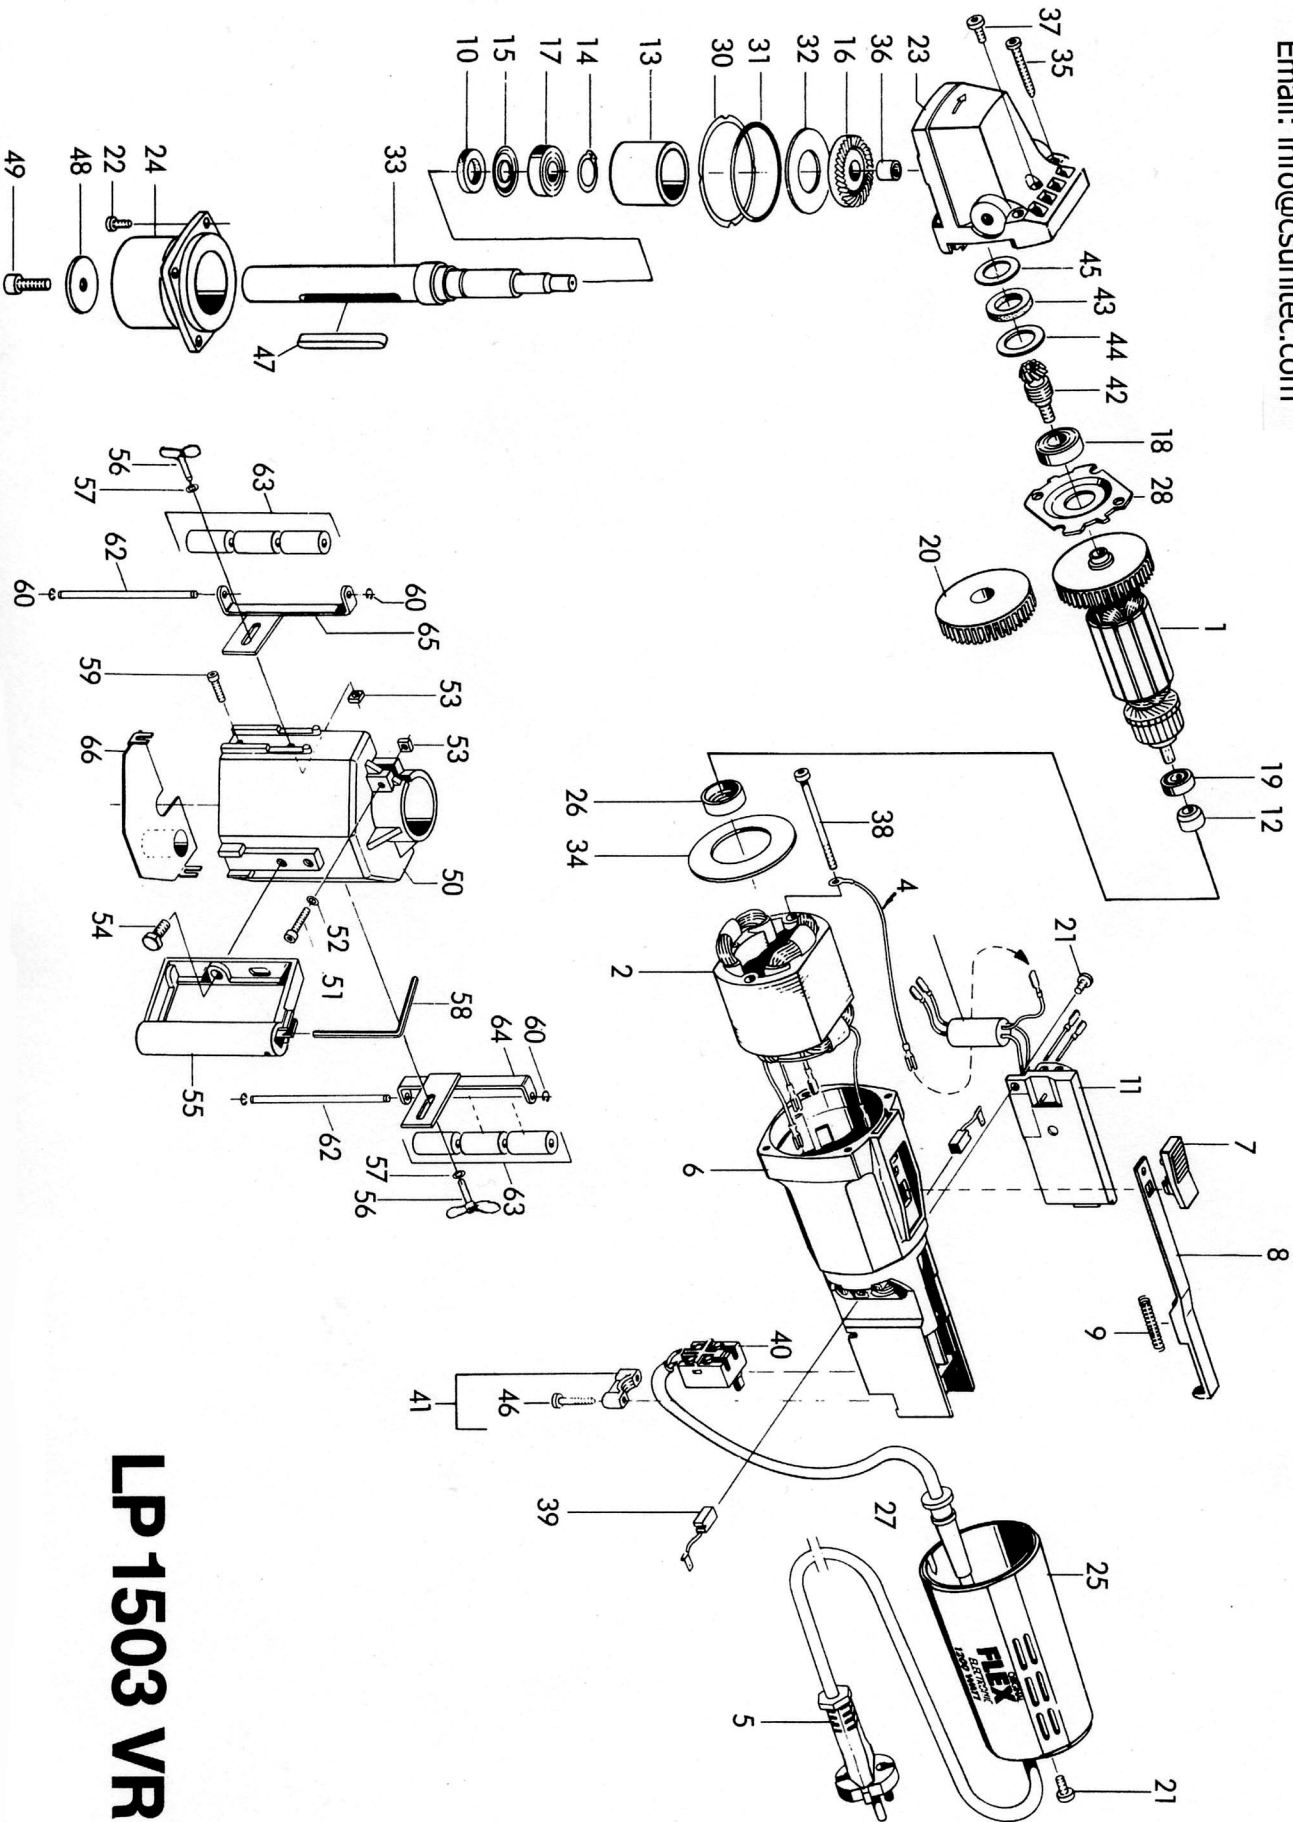

CS UNITEC, INC.

22 Harbor Avenue

Norwalk, CT 06850

Website: www.csunitec.com

Email: info@csunitec.com

LP 1503 VR

Not responsible for typographical errors.

<u>POS. NO.</u>	<u>ITEM NO.</u>	<u>DESCRIPTION</u>	
52 + 57	244 481	Washer	
1	241 342	Armature	
2	241 369	Magnetic Field	
4	212 652	Condenser Wire	
5	203 521	Cable with Plug, 110 VOLT	
6	254 379	Motor Case	SEE # 225 320 FOR STOCK
7	211 451	Control Lever	
8	225 304	Control Rod	
9	195 820	Compression Spring	
10	233 579	Felt Ring	
11	250 918	Electronic	OLD # 241 385
12	219 983	Magnetic Ring	
13	244 570	Bushing	
14	101 591	Ring	
15	110 612	Sealing Ring	
16	164 046	Crown Wheel	
17	106 623	Ball Bearing	SEE # 52412-010
18	100 579	Ball Bearing	See Nos.10615,252145,9100300
19	100 587	Ball Bearing	
20	235 164	Fan	
21	195 715	Screw	
22	196 738	Lens Head Screw	
23	152 056	Gear Case	Replaces 195 758
24	244 562	Gear Cap	
25	245 305	Cover	
26	154 970	Bearing Ring	Old # 209 139
27	197 041	Cable Sleeve	
28	154 997	Bearing Cover	
30	159 190	Distance Ring	
31	159 204	Sealing Ring	
32	159 212	Spring Washer	
33	244 554	Gear Shaft	
34	159 247	Air Guide	
35	195 693	Screw	
36	159 271	Needle Bearing	SEE 189 251
37	251 851	Screw, OLD NUMBER 159 298	
38	225 347	Torx Head Screw	
39	218 073	Carbon Brush	Old #159 344
40	195 782	Switch	
41	215 074	Cable Clamp	replaces 208.949
42	164 089	Pinion	
43	160 512	Seal Ring	
44	160 520	Washer	
45	160 539	Washer	

POS. NO.	ITEM NO.	DESCRIPTION
46	213 373	Screw
47	244 422	Key
48	244 414	Washer
49	252 005	Screw
50	244 473	Guard-FOR LP 1503 AIR
51	121 657	Cheese Head Screw
53	110 078	Nut
54	239 356	Cheese Head Screw
55	239 372	REPLACED BY 259 290
56	169 250	Screw, Cheese Head
59	121 614	Screw Din 912 M
60	240 087	Safety Washer
62	251 208	Bolt
63	251 206	Roller
64	251 205	Roller Holder
65	252 601	Roller Holder
66	251 209	Cover for LP 1503 VR-AND LP 1503 AIR