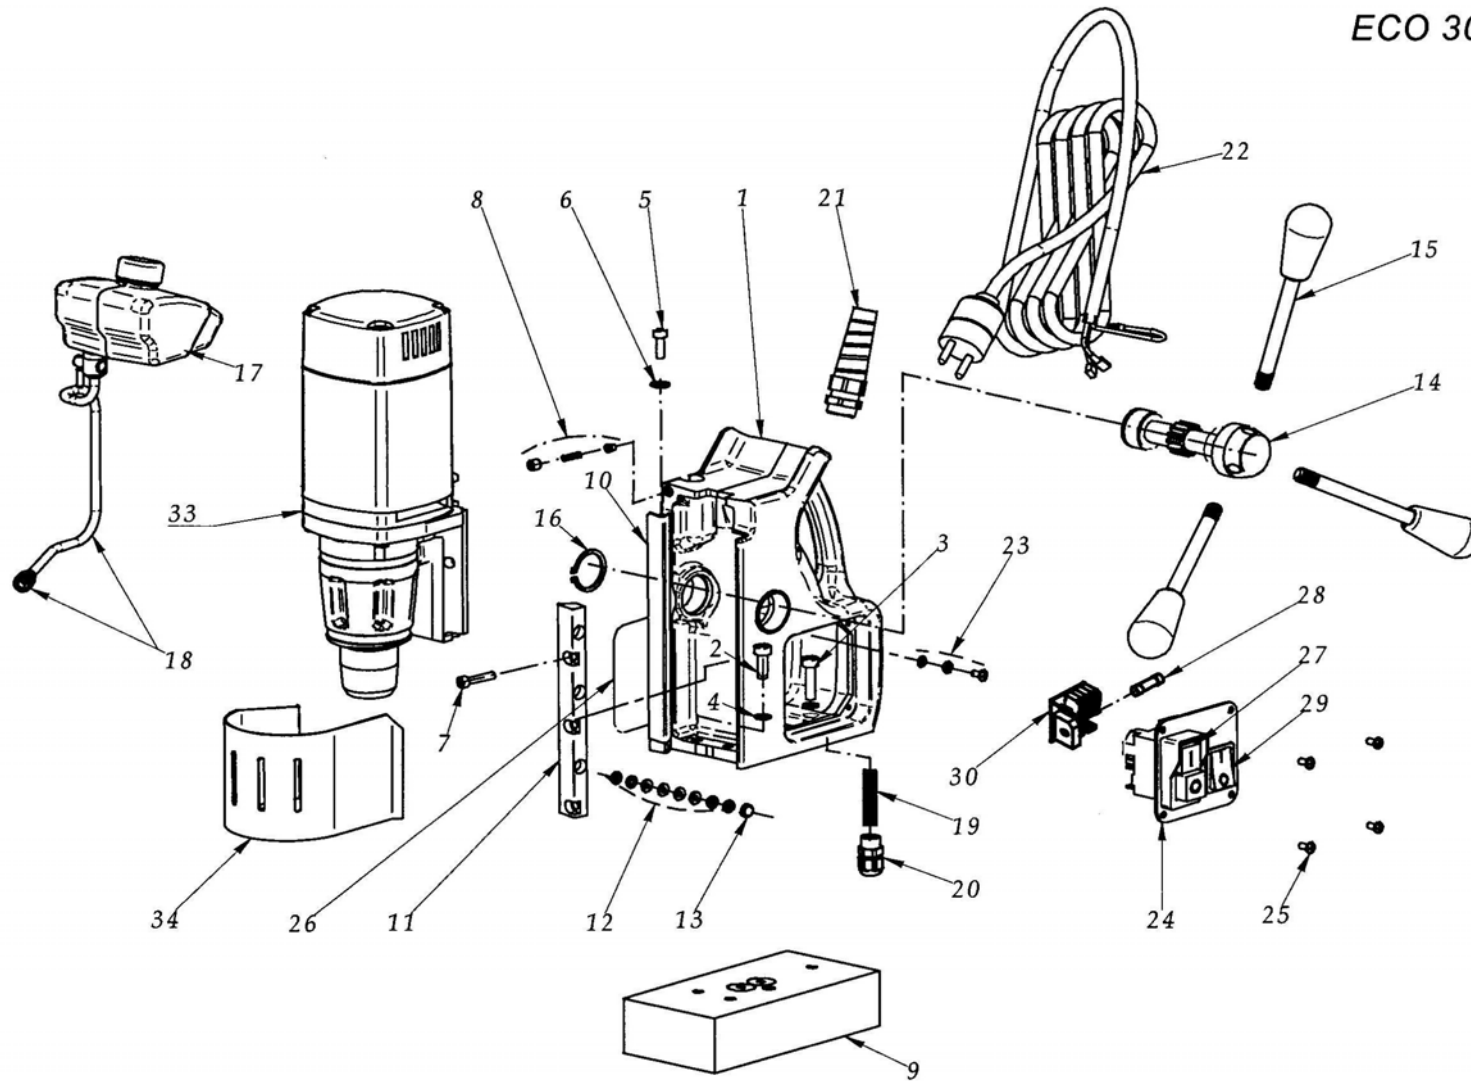

CS UNITEC, INC.

22 Harbor Avenue
Norwalk, CT 06850

Website: www.csunitec.com

Email: info@csunitec.com

ECO 30 Magnetic Drill Frame

ECO 30