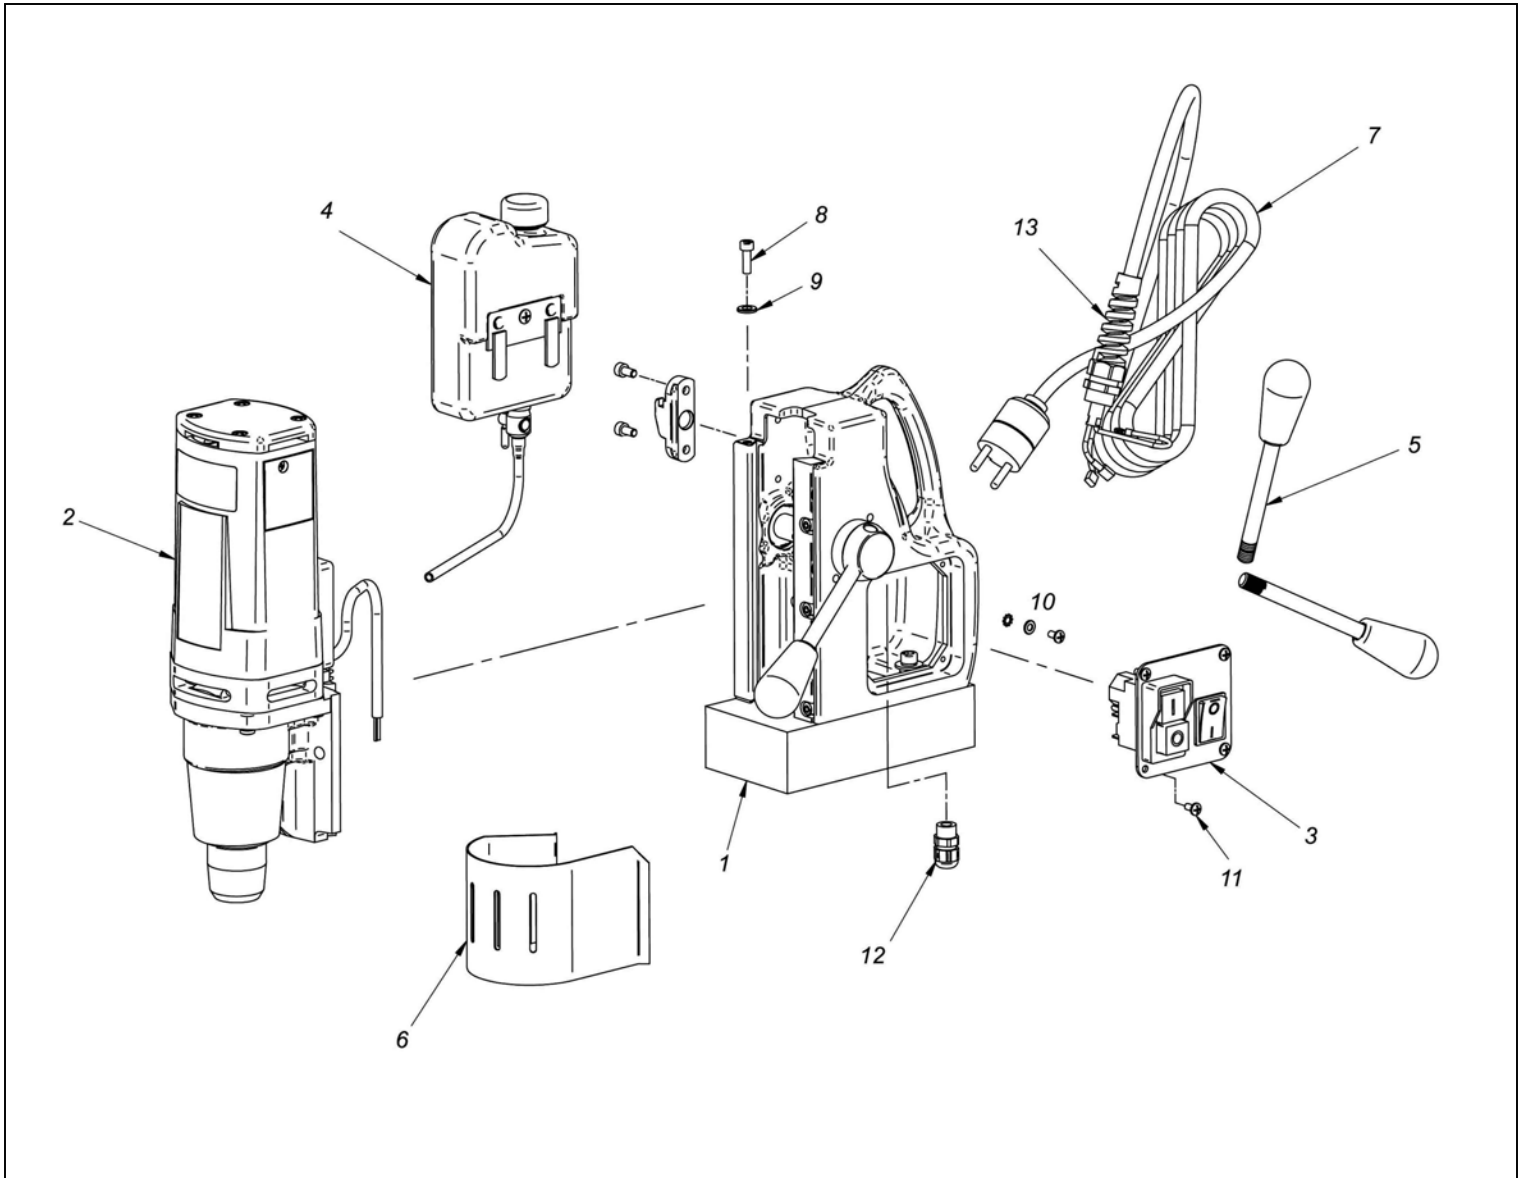

CS UNITEC, INC.

22 Harbor Avenue
Norwalk, CT 06850

Website: www.csunitec.com

Email: info@csunitec.com

Model MDM 40/IBM 40 – Magnetic Drill