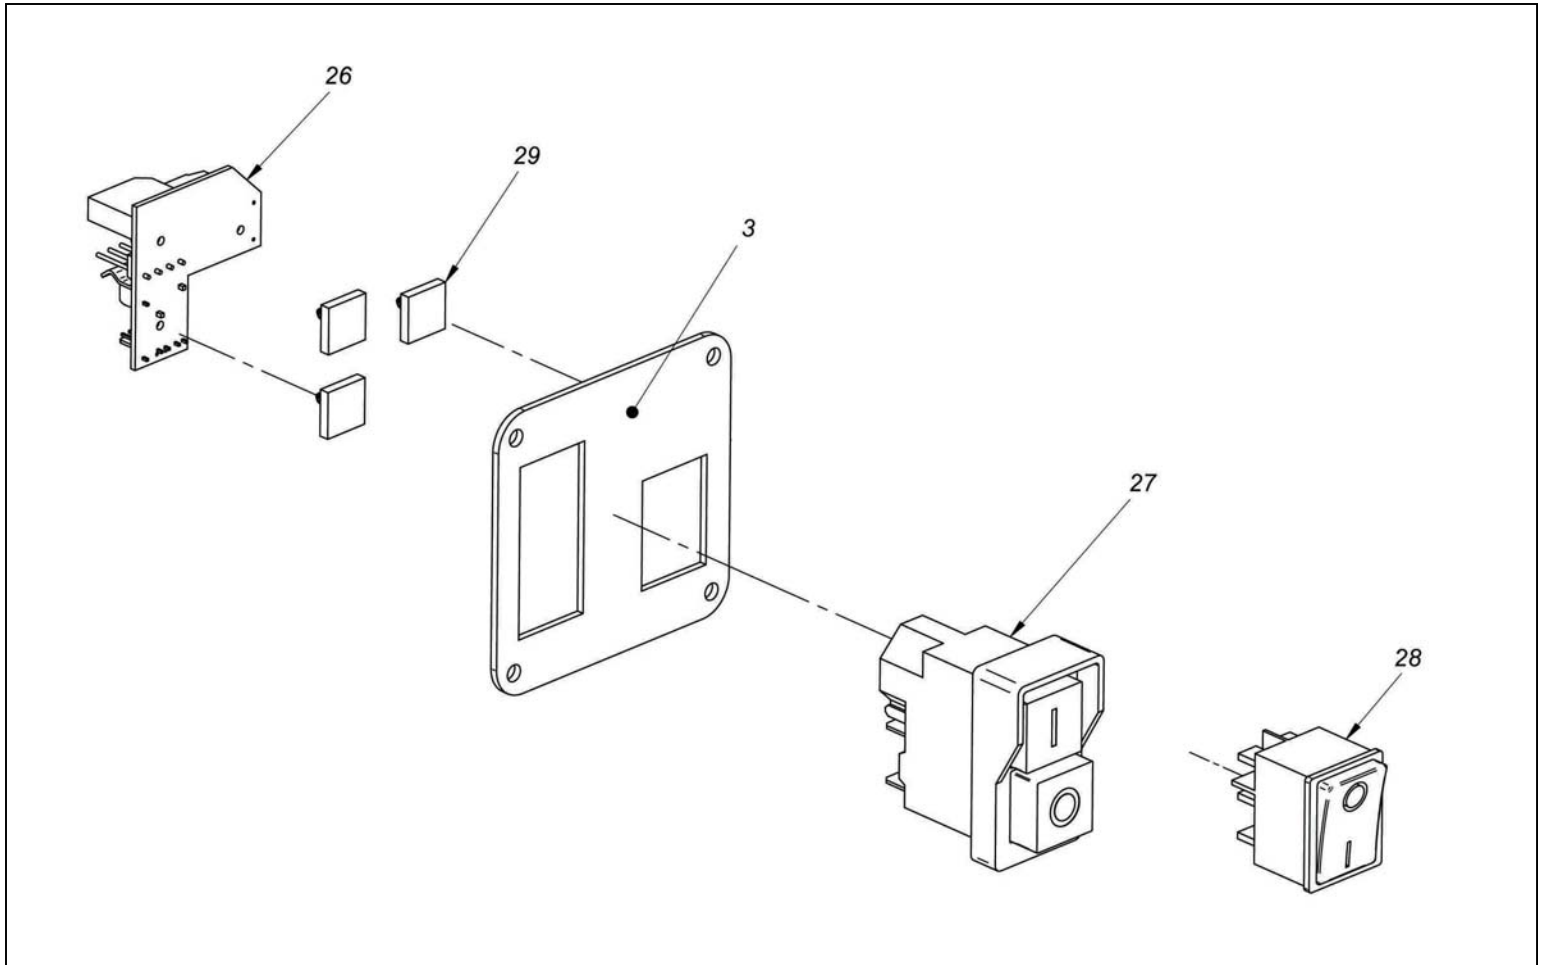

CS UNITEC, INC.

22 Harbor Avenue
Norwalk, CT 06850

Website: www.csunitec.com

Email: info@csunitec.com

Model MDM 40/IBM 40 – Magnetic Drill