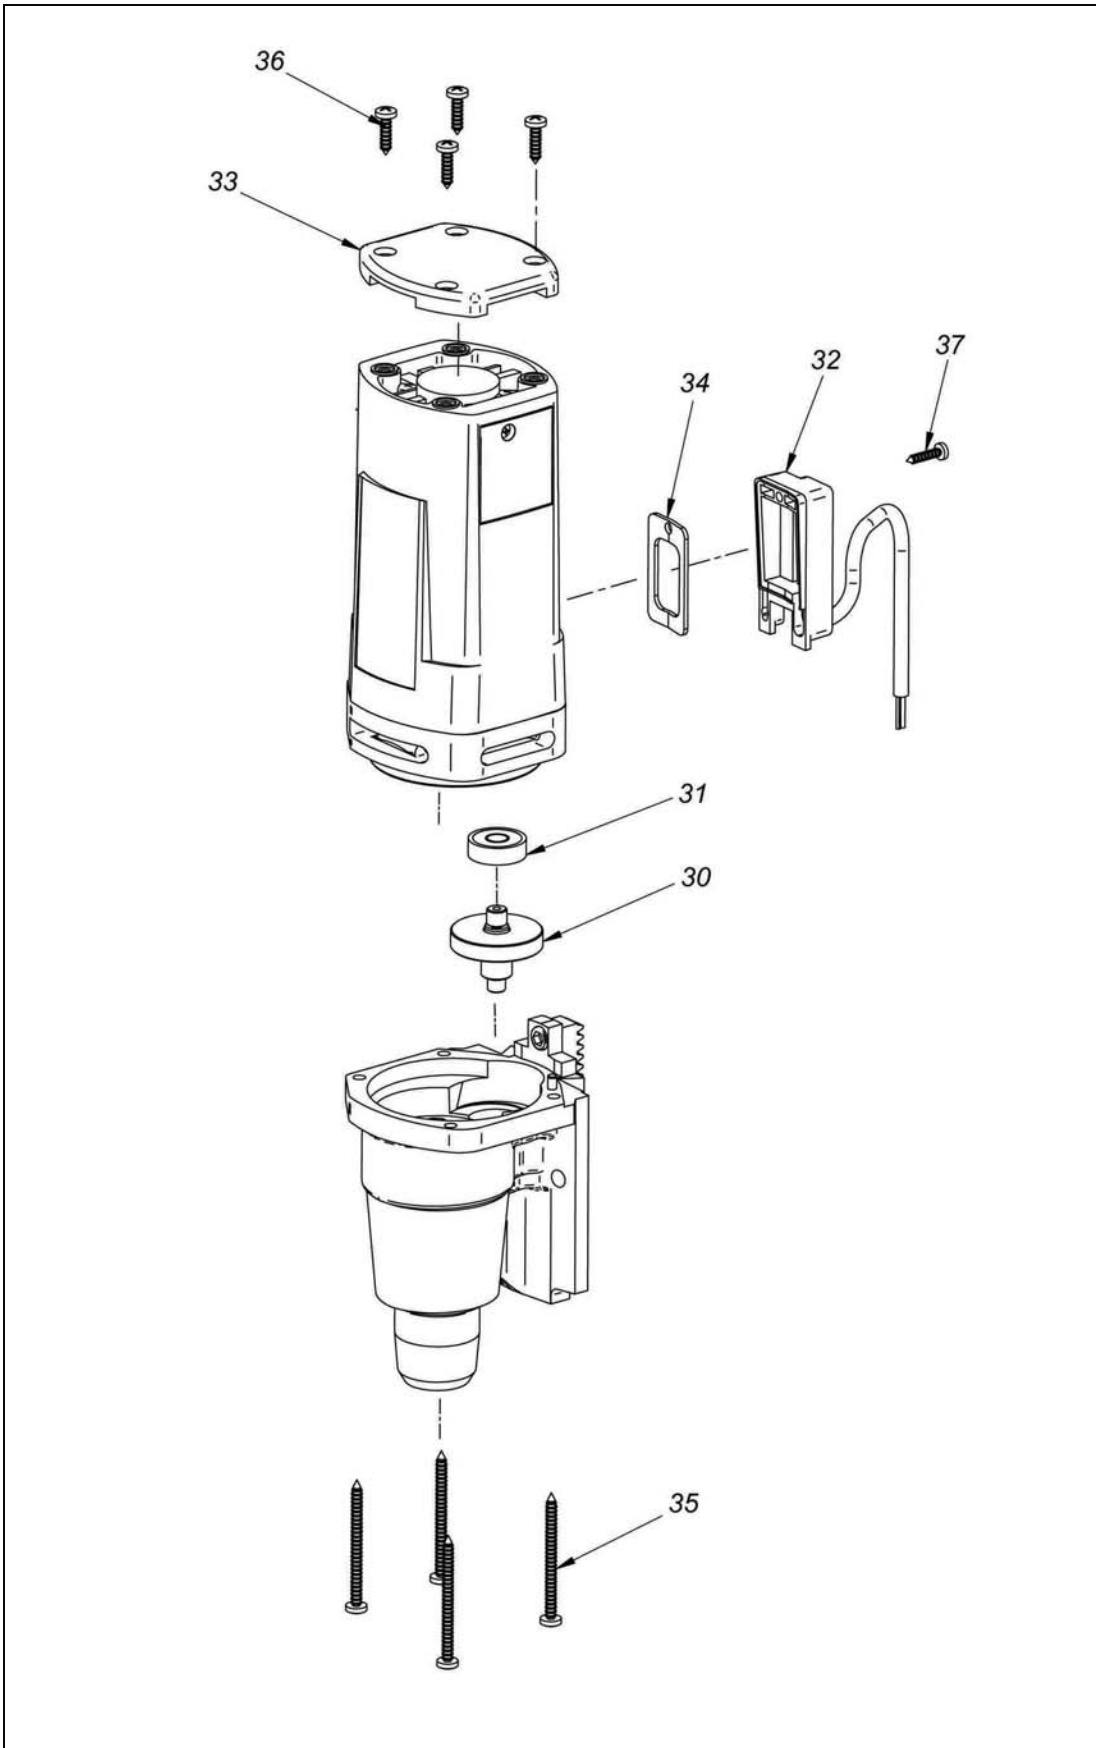

CS UNITEC, INC.

22 Harbor Avenue
Norwalk, CT 06850

Website: www.csunitec.com

Email: info@csunitec.com

Model MDM 40/IBM 40 – Magnetic Drill