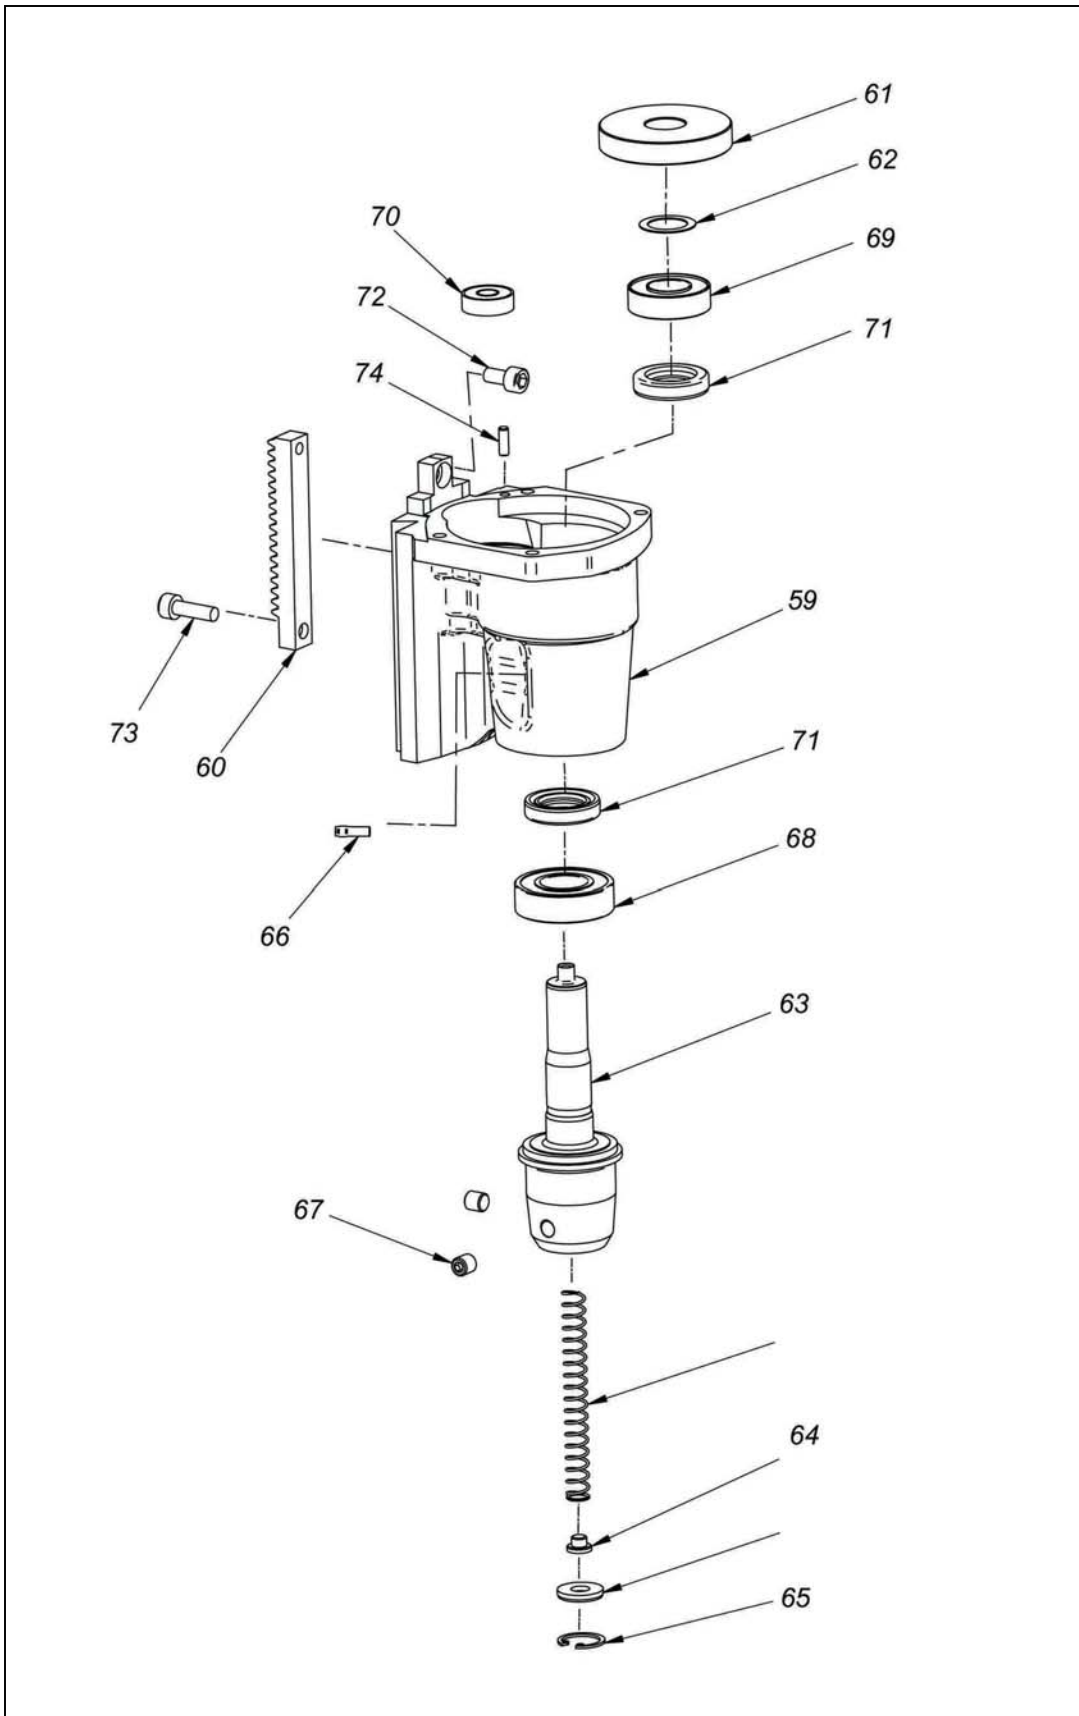

Model MDM 40/IBM 40 – Magnetic Drill

Not responsible for typographical errors.

<u>POS. NO.</u>	<u>ITEM NO.</u>	<u>DESCRIPTION</u>
	030E.0048	Power Assist
9 + 17	030E.0007	Washer
1	040.0001	Magnet
2	040.0007	Motor
3	040.0011	Front Plate
5	030E.0051	ARM WITH KNOB-REPLACES 040.0016
6	040.0021	Chip Guard
7	020.0036	Power Cord
8	030E.0006	Screw
10	020.0182	Screw
11	030E.0077	Screw
12	030E.0066	Coupling Nut
13	020.0031	Cable Gland
14	040.0026	Frame
15	030E.0046	Capstan Hub Assembly
16	030E.0056	Circlip
18	020.0111	Washer
19	020.0146	Socket Screw
20	030E.0086	Rear Plate
21	030E.0026	Brass Rail Left
22	030E.0031	Brass Rail Right
23	030E.0011	Screw
24	030E.0036	Tension Shells
25	030E.0041	Tension Plate
26	040.0032	Control Unit
27	030E.0092	Switch, Motor
28	020.0011	Magnet Switch
29	040.0036	Fixing Square
30	040.0041	Top Fixing Plate
31	040.0046	Bearing
32	040.0051	Cover
33	040.0056	Top Plate
34	040.0061	Rubber for Cover
35	040.0066	Screw
36	040.0071	Screw
37	040.0076	Screw
38	040.0081	Inner Gear Plate
39	040.0086	Pinion Shaft
40	040.0092	Armature
42	106 615	Ball Bearing
43	040.0106	Retaining Ring
44	040.0111	Motor Housing
45	040.0117	Field

<u>POS. NO.</u>	<u>ITEM NO.</u>	<u>DESCRIPTION</u>	
46	040.0121	Baffle	
47	040.0126	Screw	
48	040.0131	Rubber Insert	
49	040.0136	Carbon Brush Holder	
50	040.0141	Plate	
51	040.0146	Spring	
52	IBM40.0151	Carbon Brush Set for	MDM 40
53	040.0156	Carbon Brush Cover	
54	040.0161	Screw	
55	040.0166	Screw	
56	040.0171	Screw	
57	040.0177	Spring Washer	
58	032.0216	Screw	
59	040.0181	Gear Casing	
60	040.0186	Rack	
61	040.0191	Spindle Gear	
62	040.0196	Washer	
63	040.0201	Spindle Drive	
64	020.0123	Springset	
65	020.0131	Circlip	See 9 1703 0350
66	040.0206	Connector	
67	238 910	Grub Screw	
68	040.0211	Bearing	
69	032.0196	Bearing	
70	80410011	Bearing	Replaces 032.0221
71	040.0216	Seal	
72	040.0221	Screw	
73	020.0156	Screw for Springball	
74	80200582	Notched Pin	Replaces 032.0211