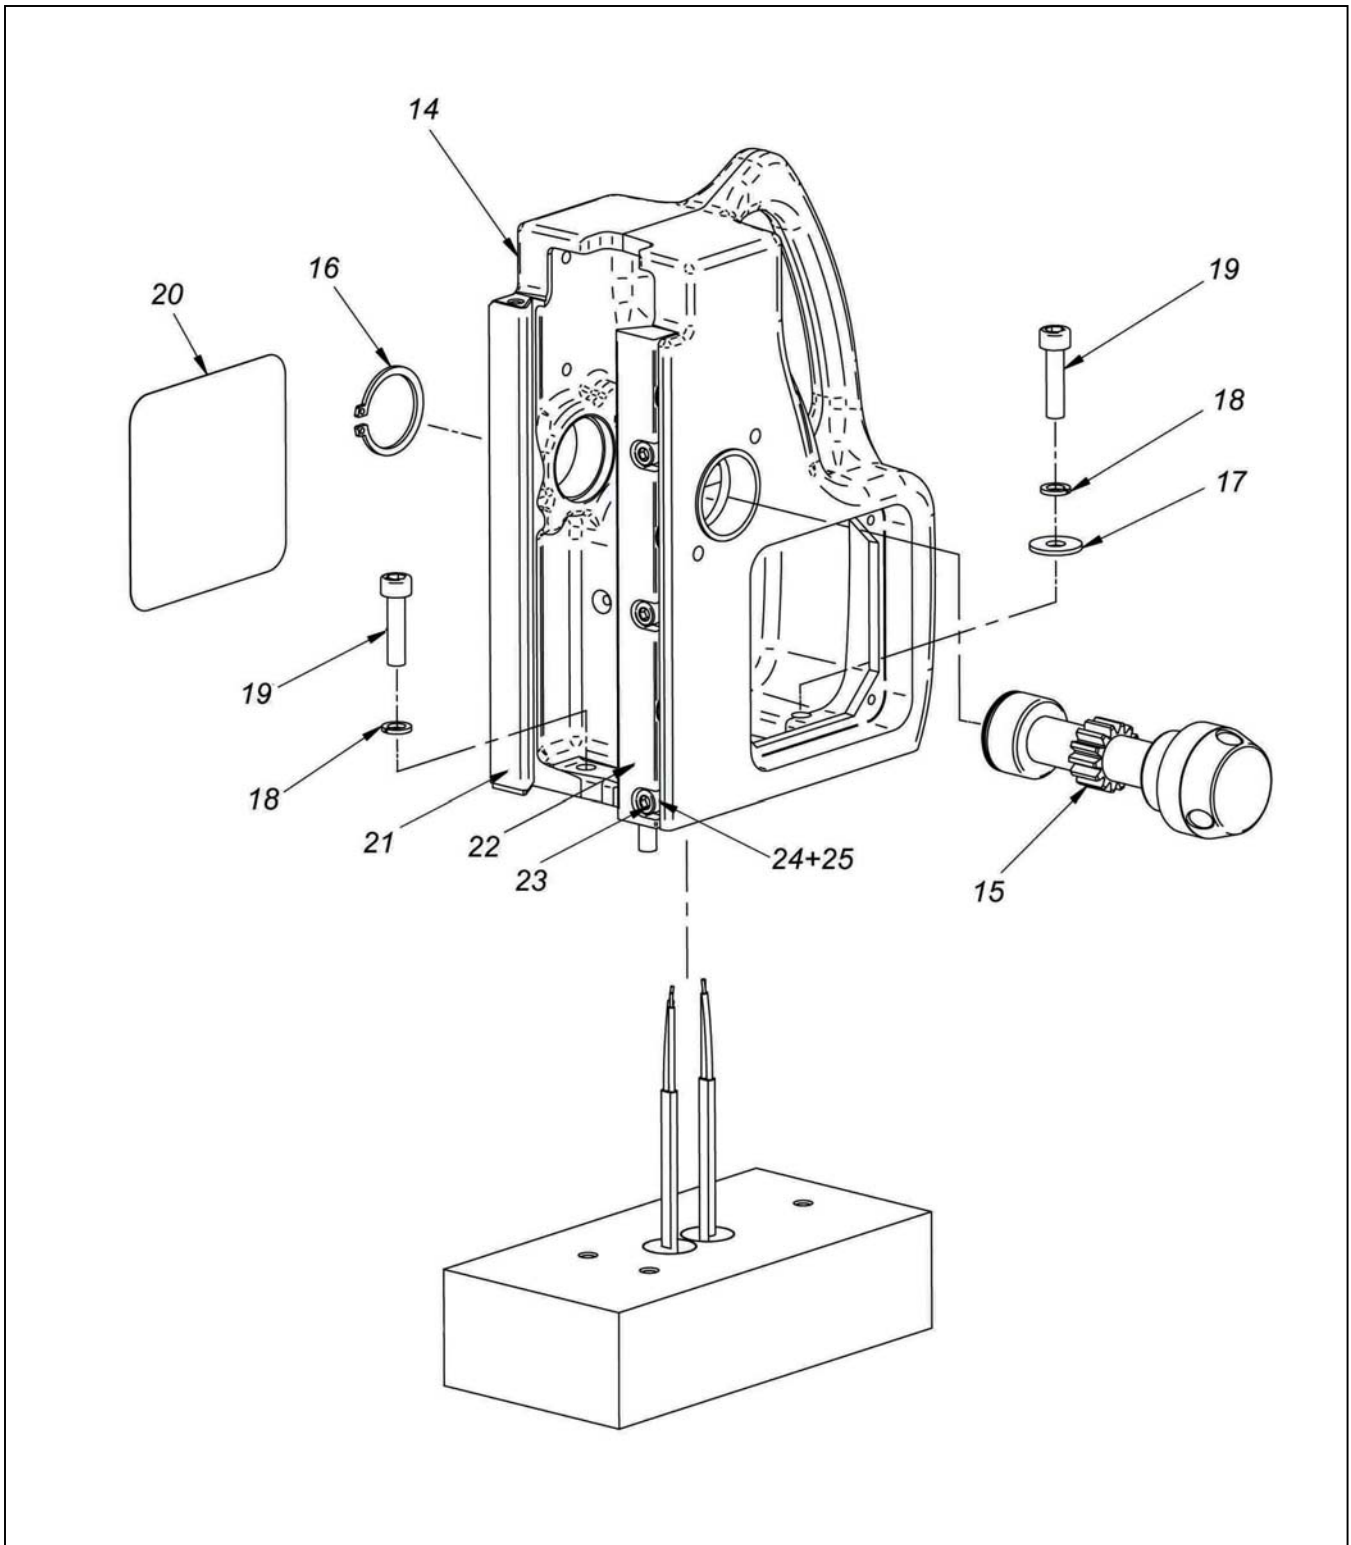

CS UNITEC, INC.

22 Harbor Avenue
Norwalk, CT 06850

Website: www.csunitec.com

Email: info@csunitec.com

Model MDM 40/IBM 40 – Magnetic Drill