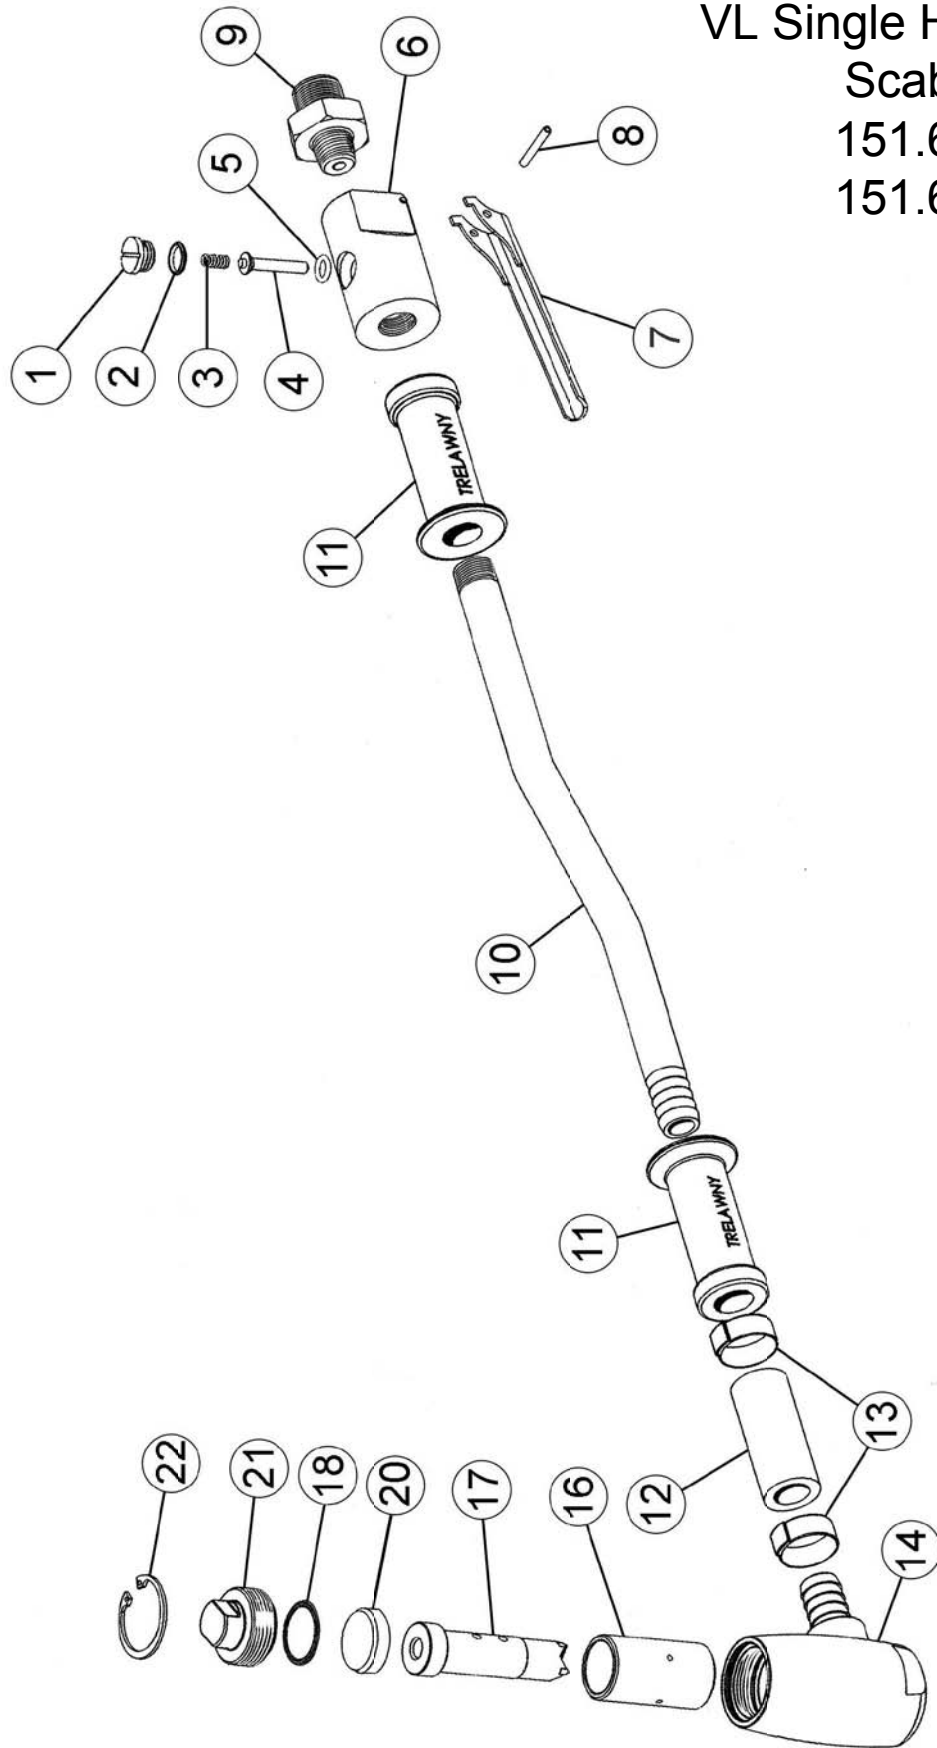

# EXPLODED DIAGRAM

VL Single Head  
Scabber  
151.6171  
151.6170

EXPLODED DIAGRAM

# PARTS LIST

## PARTS LIST

Item	Part Number	Description
1	615.3021	Valve Cap
2	809.0139	O'Ring - Valve Cap
3	712.3022	Valve Spring
4	618.3022	Valve Stem
5	809.0089	O'Ring - Valve Seat
6	423.5321	*Valve Body Assembly (inc 1-8)
7	716.3000	Throttle Lever
	716.1000	*Throttle Lever Safety
8	813.0108	Roll Pin
9	711.5301	Adapter
10	624.5350	Tube Handle
11	717.5301	Rubber Grip
12	719.1380	Flexible Connector
13	821.2000	Hose Clamp
14	611.6070	Body
16	613.6000	Cylinder
17	612.6010	*Piston One Piece - TCT Bush Hammer (Fitted as standard)
	612.6000	Piston One Piece - TCT Cruciform
18	809.6000	Cylinder O'Ring
19	615.6010	Shim (fitted to early versions only)
20	615.6020	Cylinder Cap
21	615.6000	End Cap
22	814.6000	Circlip
		*Items not shown on exploded diagram