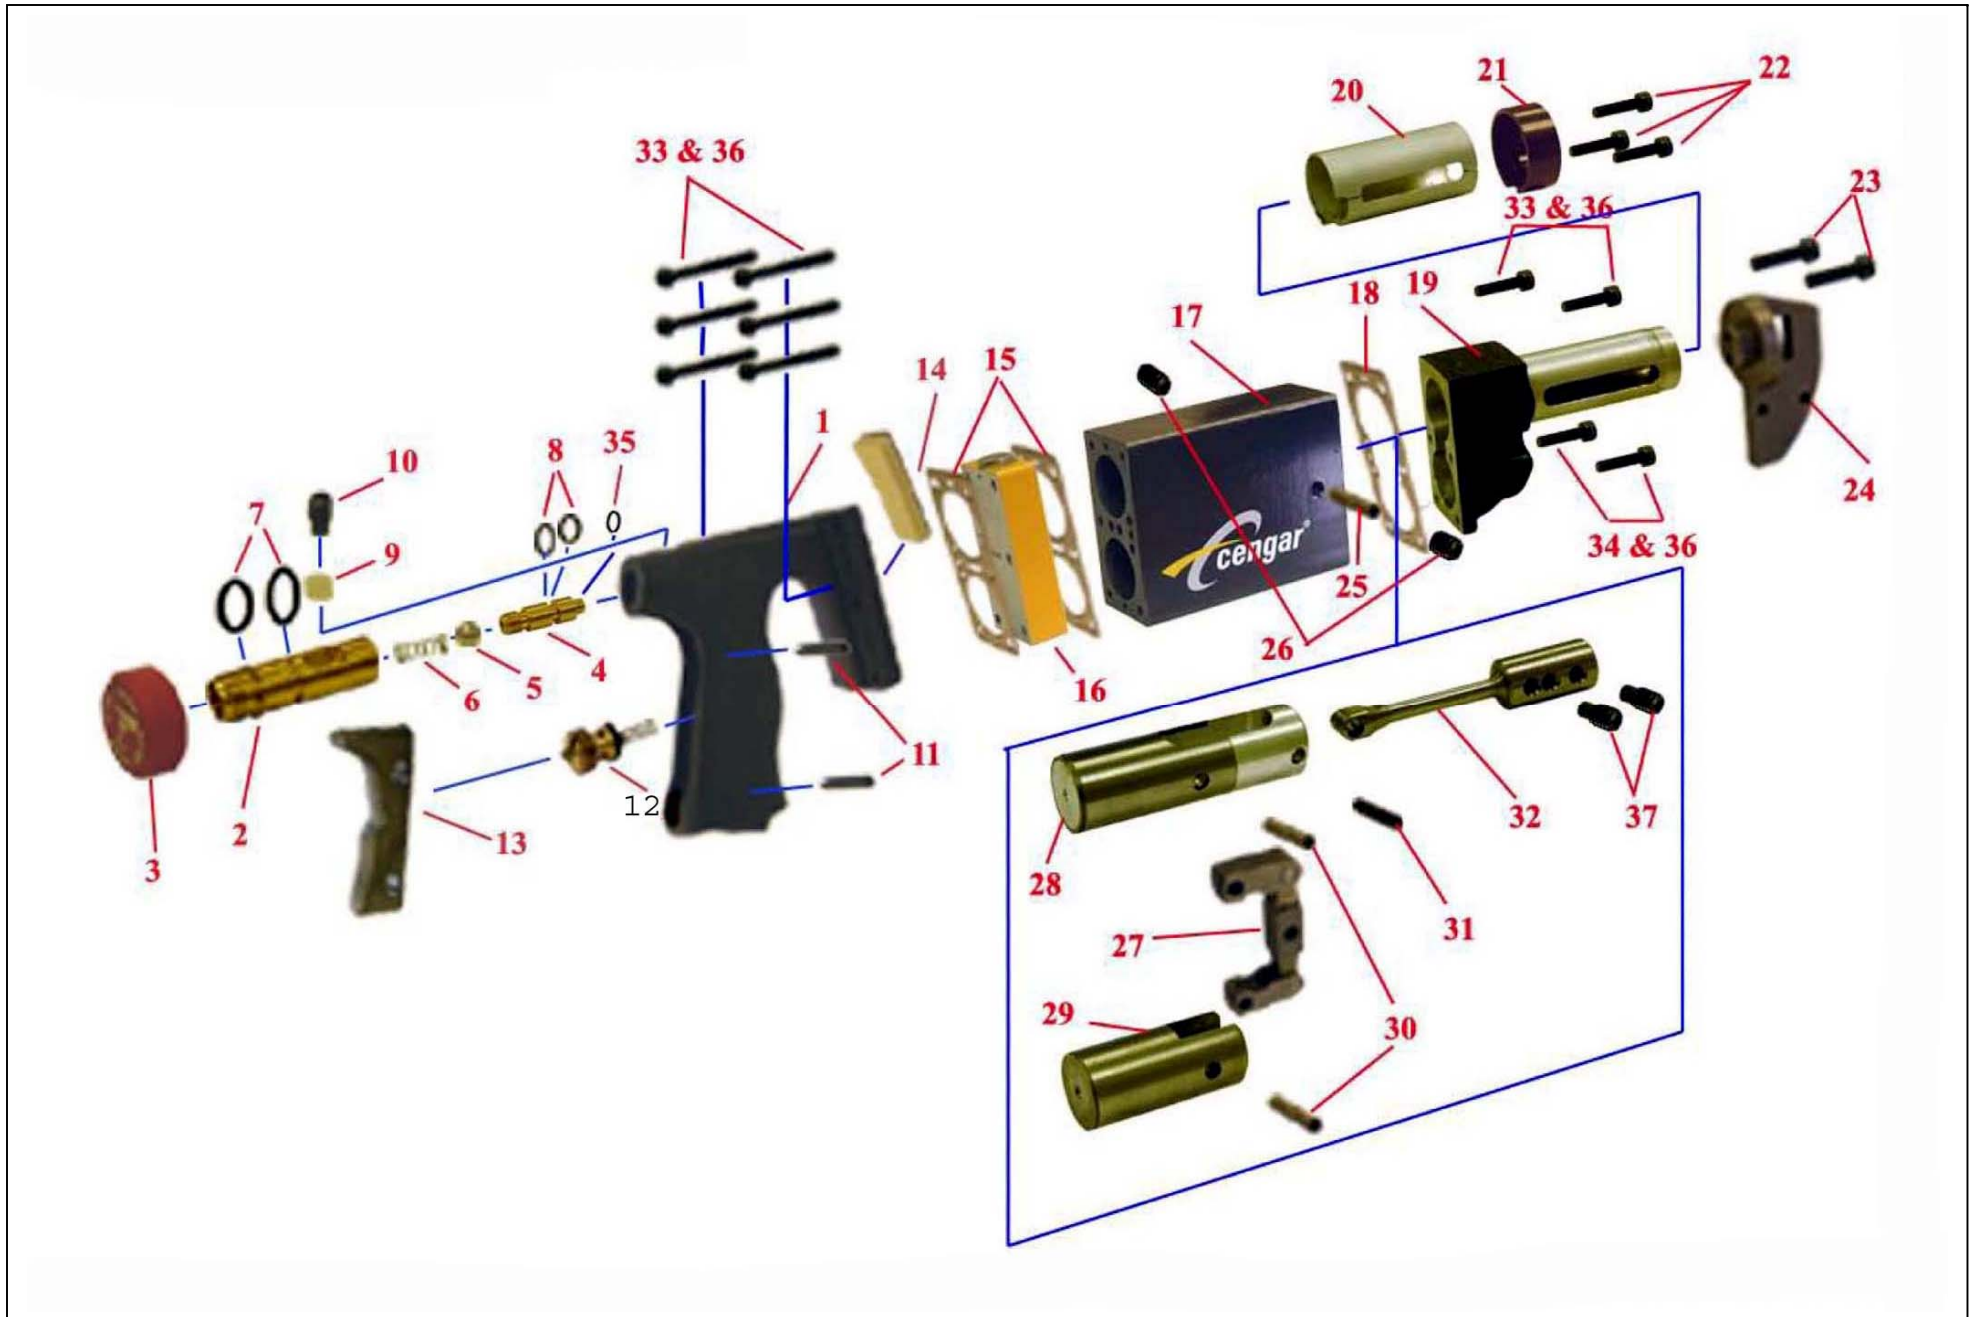

CS UNITEC, INC.

22 Harbor Avenue
Norwalk, CT 06850

Website: www.csunitec.com

Email: info@csunitec.com

Model CL50 & CL75 – Air Reciprocating Saw

Not responsible for typographical errors.

POS. NO.	ITEM NO.	DESCRIPTION	
	9552	Isolator Oiler Complete	(Includes Pos. 2 thru 10)
22 + 23	54160	Screws	
25 + 30 + 31	1147	Center Shaft & Pins for Piston	
1	9550	Handle only	
2	9554	Isolator Body	
3	9553	Oiler Cap	
4	9555	Isolator Nozzle	
5	9559	Oil Control Ball	
6	9334A	Spring	
7	9561	Isolator Seal, Large	
8	9560	Isolator Seal, Small	
9	9557	Spring	
10	9556A	Lock Screw with plastic tip	
11	51834	Pin for Trigger	
12	50034	Valve in Handle	
13	9502	Trigger	
14	9506	Oil Filter	
15	9538	Gasket	
16	1139	Valve Unit	
17	1141L	Body	
18	1142	Gasket	
19	1143	Front End Complete w/Silencer	Guard & End Cap
20	1144	Silencer Guard	
21	1143A	Front End Cap	
24	5045	Nose Pieces for 12" (12mm)	Blade
24	5075	NOSEPIECE FOR 3/4" BLADES	
26	55516	Screws	
27	1150	Link to Piston	
28	1148	Top Piston	
29	1152	Bottom Piston	
32	1153-5	Connecting Rod - Complete with	Blade Grip Screws
33	53112	Screws - Front End Top	
34	53034	Screws - Front End Lower	
35	QR5108	Quad Ring Seal	
36	W55	Serrated Disk Washer	
37	54516	Screws	