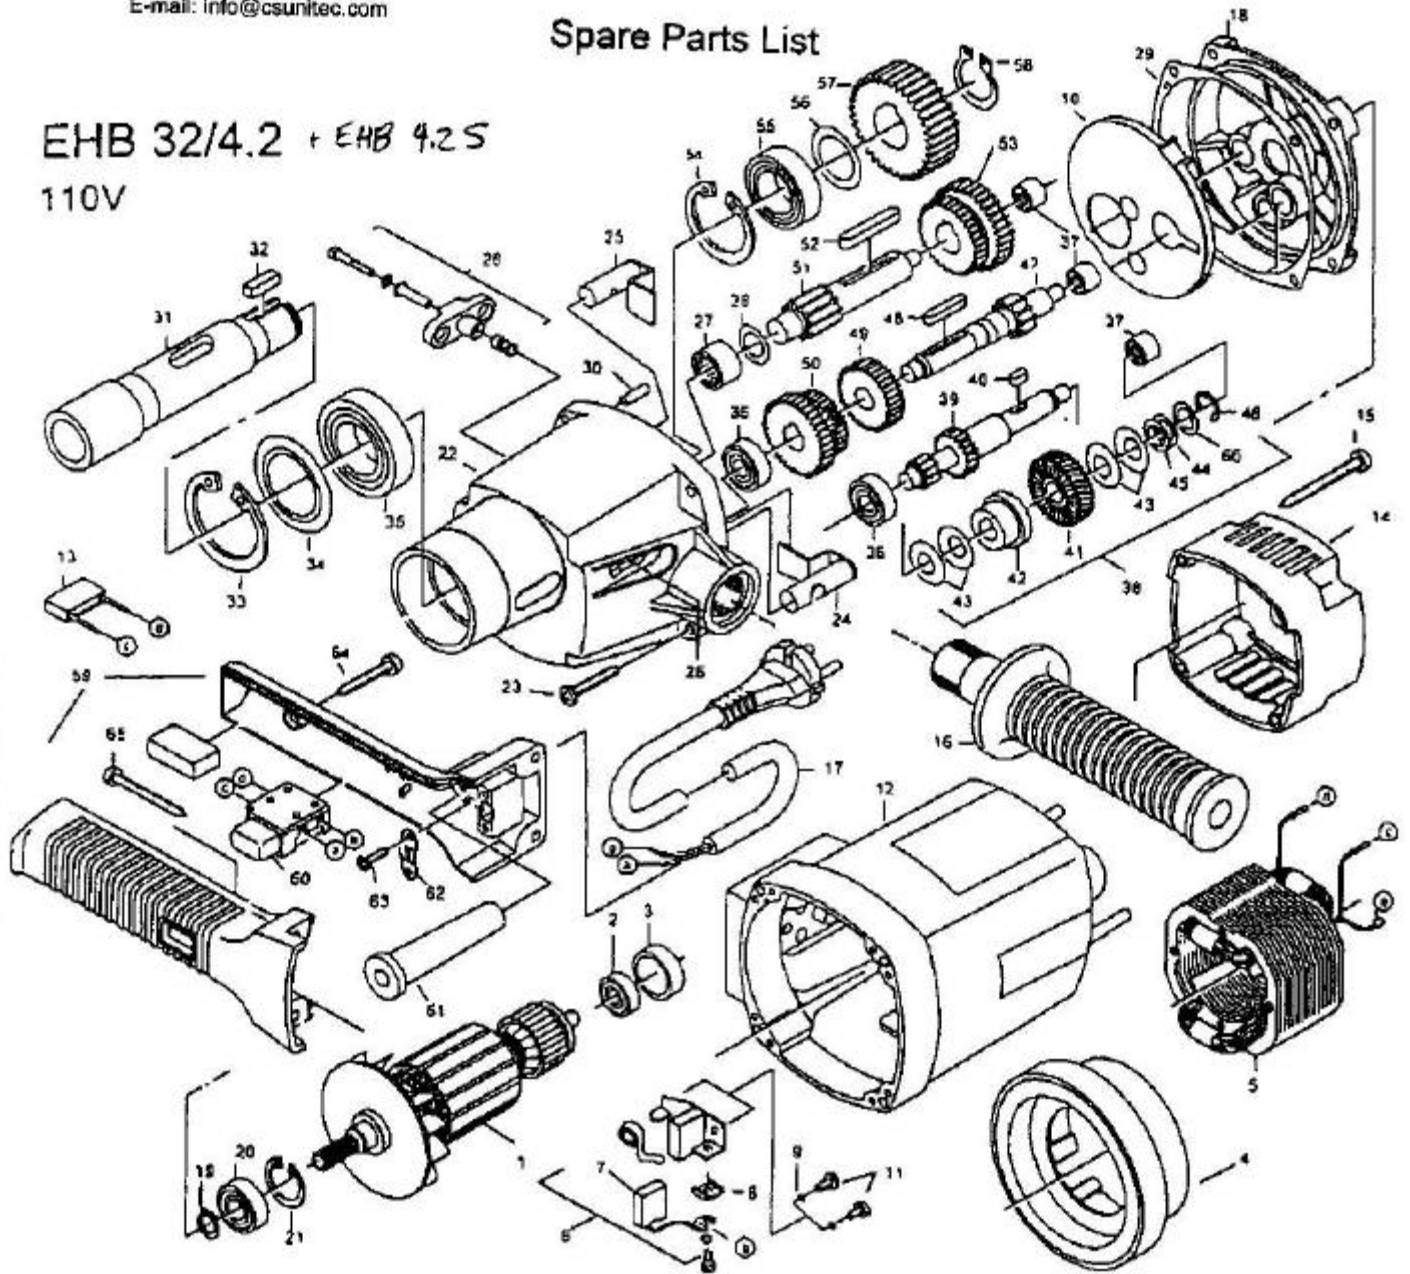

CS UNITEC, Inc.
22 Harbor Ave. Norwalk, CT 06850
(203) 853-9522 Fax: (203) 853-9921
Web: www.csunitec.com
E-mail: info@csunitec.com

Spare Parts List

EHB 32/4.2 + EHB 4.2S
110V

Not responsible for typographical errors.

<u>POS. NO.</u>	<u>ITEM NO.</u>	<u>DESCRIPTION</u>	
1	7154D100	Rotor	
2	80410021	Ball Bearing	See 100 579
3	73320315	Bearing Seal	
4	71540140	Air Guiding Ring	
5	7154D150	Stator	
6	80201199	Carbon Brush Holder	
7	80700019	REPLACED BY 80700040	
8	73320210	Contact Washer	
9	80201385	Spring Disk 34	
10	7854A625	Grease Chamber	
11	80201180	Screw CM4x12	
12	7742A200	Motor Housing	
13	80500010	Condensor-SEE #80500014	
14	7742A240	Motor Cap	
15	80201267	Screw	Replaces 050.0112
16	7154A590	Additional Handle	
17	80600060	Connection Cable	
18	7154A610	End Shield	
19	80201320	Safety Ring	Replaces 050.0176
20	80410031	Bearing	Replaces 032.0171
21	80201333	Safety Ring 28/1.2	Replaces 050.0166
22	71540400	Gearbox Housing	
23	80201292	Screw 4.2x16	
24	71540530	Coupling Bolt	
25	71540520	Coupling Bolt	
26	71540545	Gear Switch	Replaces 040.0286
27	80420001	Needle Bearing	
28	71540517	Disk of Needle Bearing	
29	74429620	Paper Seal	
30	80200580	Notched Pin 5x16	
31	74527420	Work Spindle	
32	80200606	Fitting Spring	
33	80201338	Locking Ring	
34	71540426	Disk F. Grooved Ball Bearing	
35	80410070	Grooved Ball Bearing	
36	80410020	Bearing	
37	80420110	Needle Sleeve	Replaces 050.0161
38	7154A493	Coupling, Complete	
39	71540490	Intermediate Shaft	
40	71540495	Fitting Spring	
41	7752A550	Coupling Wheel	
42	71540560	Coupling Half	
43	80200713	Spring	
44	71540607	Pressure Disk	

CS Unitec, Inc.

22 Harbor Ave, Norwalk, CT 06850

Telephone: 203-853-9522 Toll Free: 800-700-5919 Fax: 203-853-9921

WebSite: www.csunitec.com E-Mail: info@csunitec.com