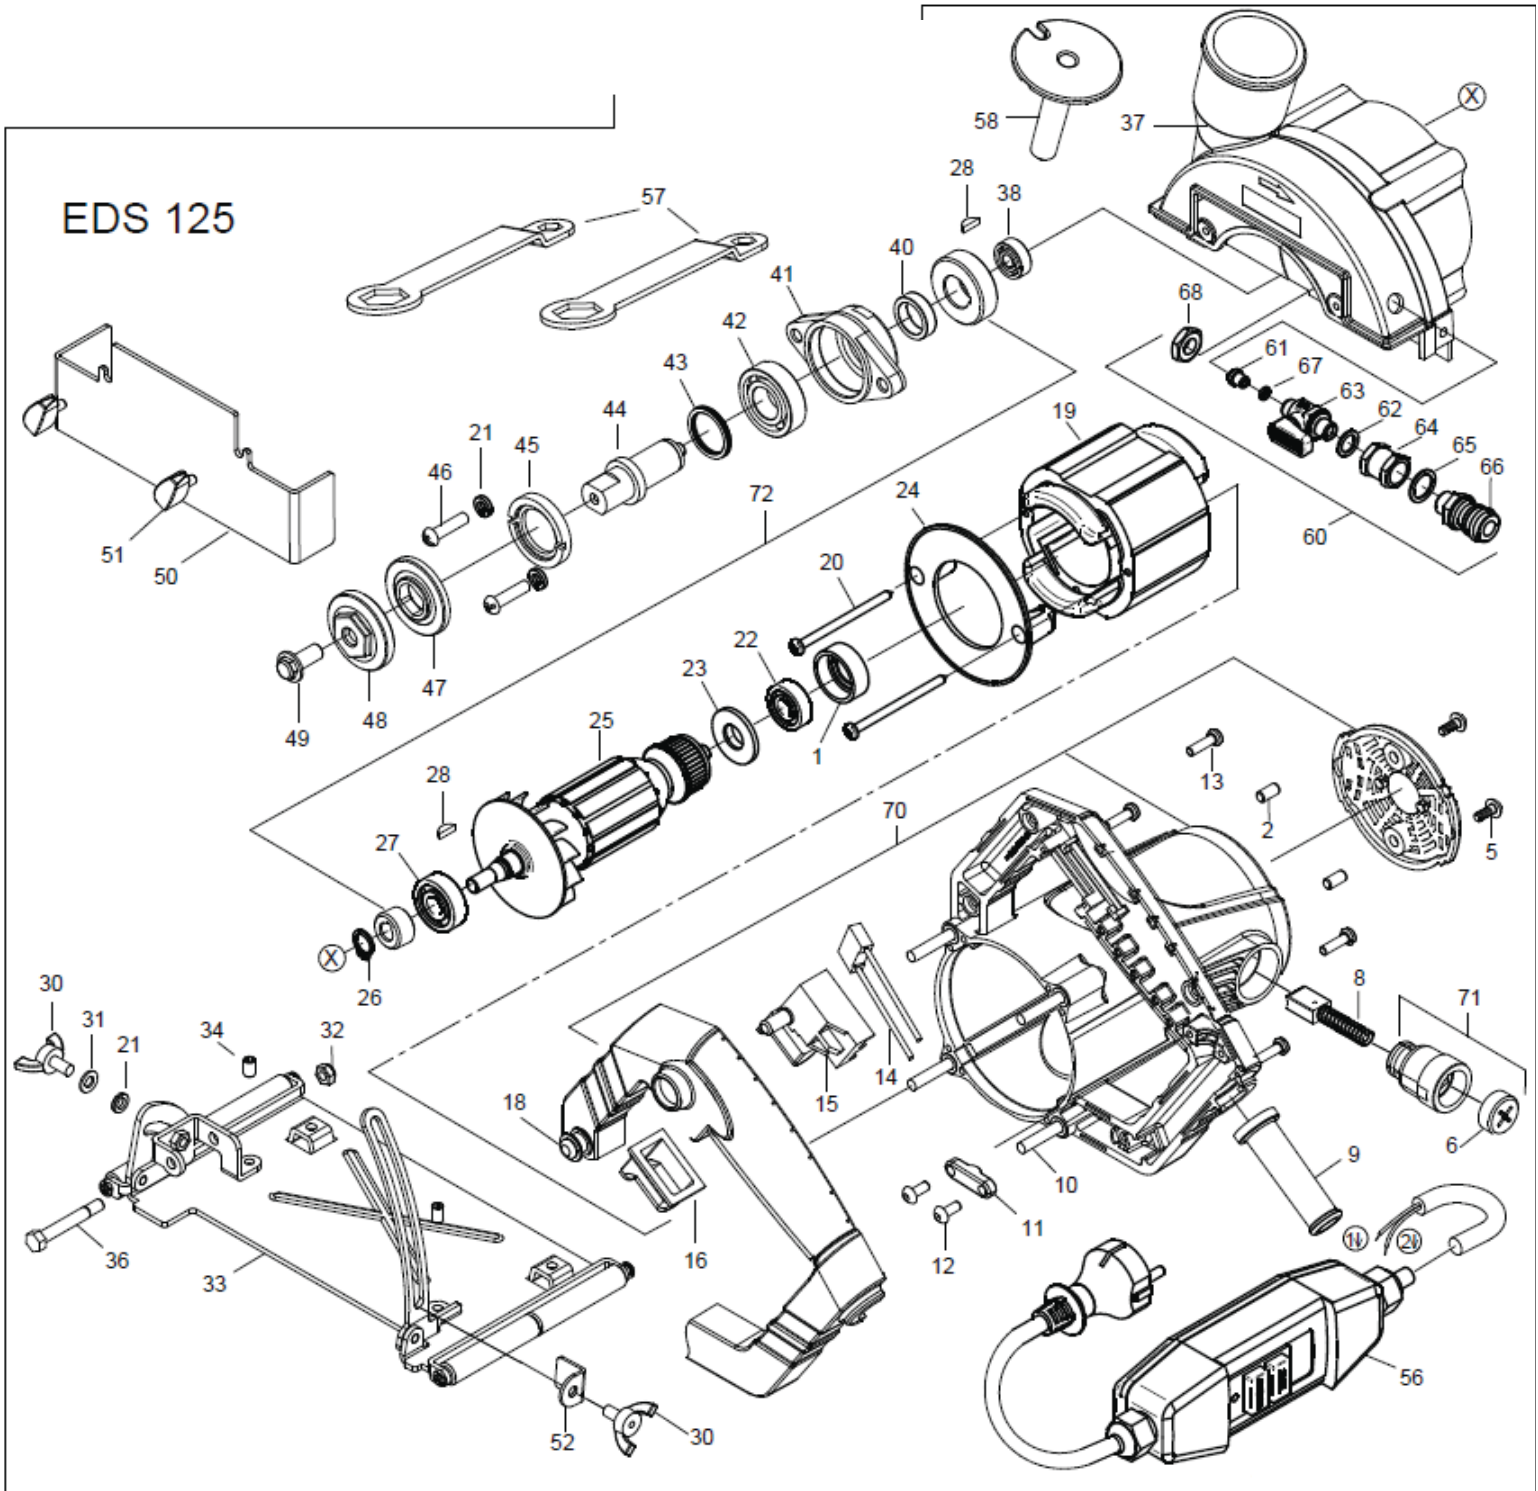

PLEASE SPECIFY TOOL MODEL # WHEN ORDERING PARTS

PARTS BREAKDOWN	Model #: EDS 125	Bulletin #: 12-2017
PARTS LISTING	Description: 5" Tile Saw - Wet/Dry	Prepared By: SCW
WIRING DIAGRAM	Date: 05/3/2017	

PLEASE SPECIFY TOOL MODEL # WHEN ORDERING PARTS

PARTS BREAKDOWN	Model #: EDS 125	Bulletin #: 12-2017
PARTS LISTING	Description: 5" Tile Saw - Wet/Dry	Prepared By: SCW
WIRING DIAGRAM	Date: 05/3/2017	

EDS 181 PARTS LIST

Pos. #	Part #	Description	QTY
1	67111012	bearing cap	1
2	80200783	threaded pin M5x10	2
5	6660W005	screw 5x10	2
6	6660W006	brush holder screw	2
8	6660W008	carbon brush	2
9	6660W009	cable grommet	1
10	80201231	lens head screw M5x45	4
11	6660W011	wire locking flange	1
12	80201270	self tapping screw HC 4,2x13	2
13	80201271	self tapping screw HC 4,2x16	4
14	6660W014	anti parasite condenser	1
15	6660W015	switch	1
16	6660W079	dust cap	1
18	6660W018	locking knob cap	
19	6660Y074	stator complete - 110V - USA	1
19	6660W074	stator complete - 230 V	1
20	80201265	self tapping screw HC 3,9x70	2
21	80201302	lock washer 5	3
22	80410011	grooved ball bearing 608 2Z	1
23	80900075	isolation washer	1
24	6660W075	air guiding ring	1
25	6660Y077	rotor complete - 110V - USA	1
25	6660W077	rotor complete - 230 V	1
26	80201317	locking ring 8/1	1
27	6660W027	grooved ball bearing 629 2RZ	1
28	6660W028	disc spring	2
30	6660W030	wing screw M5	2
31	80201374	washer A5,3	1
32	80201357	hexagonal nut M5	1
33	6660W033	base plate	1
34	80200776	threaded pin M5x8	1
36	6660W036	screw M5x37	1

PLEASE SPECIFY TOOL MODEL # WHEN ORDERING PARTS

PARTS BREAKDOWN	Model #: EDS 125	Bulletin #: 12-2017
PARTS LISTING	Description: 5" Stone Saw - Wet/Dry	Prepared By: SCW
WIRING DIAGRAM	Date: 05/3/2017	

EDS 181 PARTS LIST