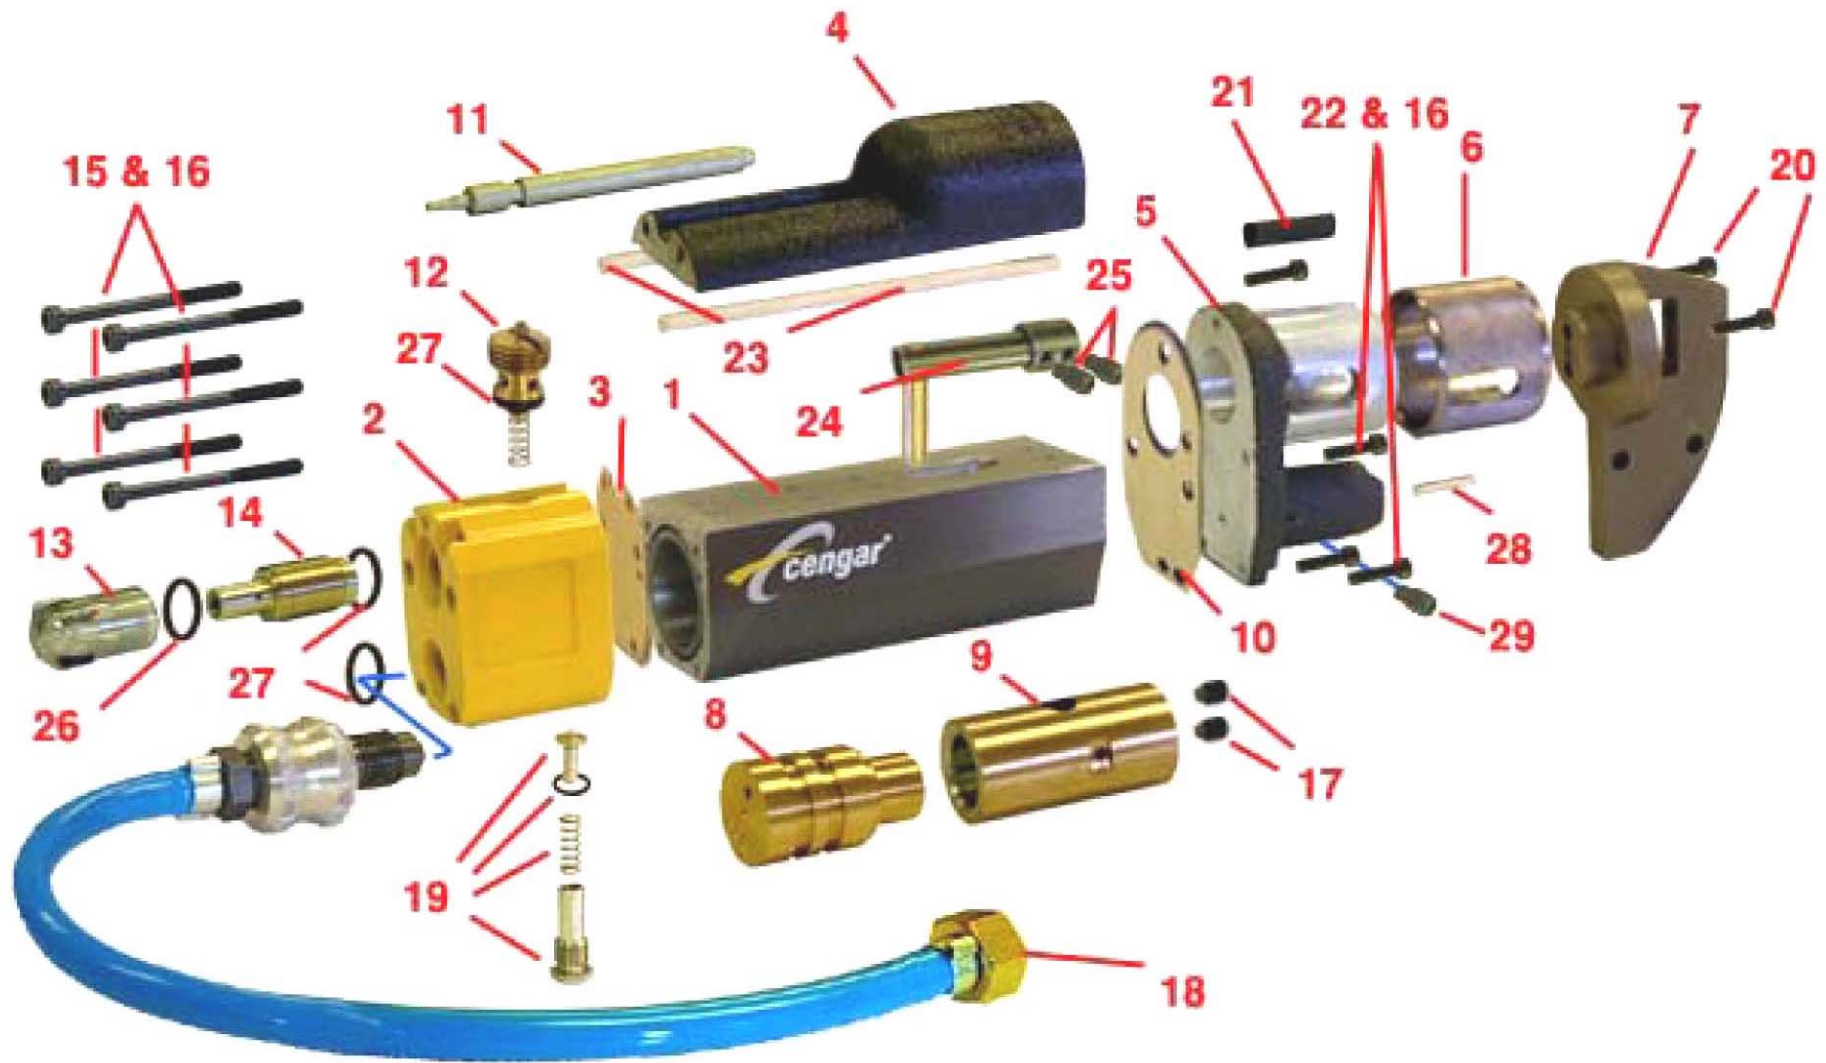

CS UNITEC, INC.

22 Harbor Avenue
Norwalk, CT 06850

Website: www.csunitec.com

Email: info@csunitec.com

Model JP901 – Air Reciprocating Saw

Not responsible for typographical errors.

POS. NO.	ITEM NO.	DESCRIPTION
	AK3	Allen Key
17 + 25	5068	Screw, Blade Grip
1	9337	Body Complete w/Liner
2	9335	Valve Block
3	9336	Gasket
4	9339	Top Cover
5	9341	Front End
6	9342	Silencer Guard
7	5045	Nose Pieces for 12" (12mm) Blade
8	2253	Piston - Rear
9	2252	Piston - Front
10	9340	Gasket
11	9333	Trigger
12	50034	Valve in Handle
13	2257	Oil Container
14	9332	Oiler
15	54500	Screw
16	W55	Serrated Disk Washer
18	9331C	Hose Isolator Assembly
19	9334L	Starter Valve
20	50412	Screw
21	9343	Silencer Guard Steady
22	54200	Screw
23	9338	Seals
24	9344	Connecting Rod & Pedistal
26	5206	Seal Washers
27	5108	Seals
28	93412	Bleed Tube
29	5056	Retaining Screw