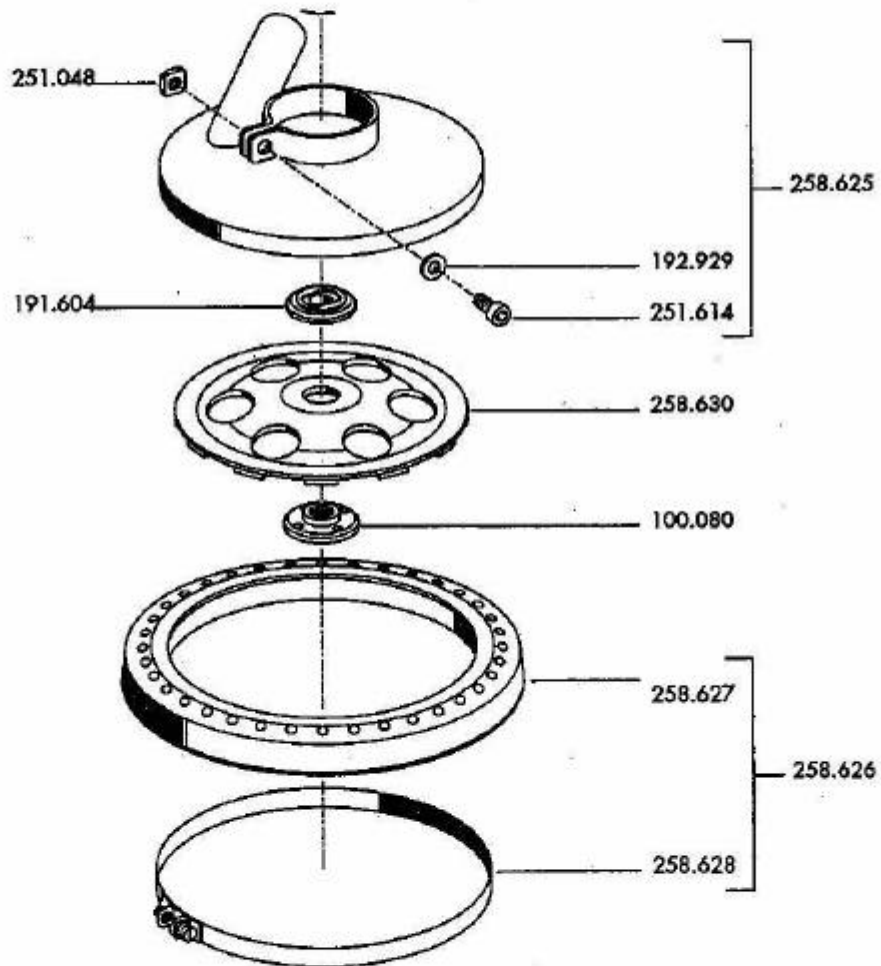

LD 3206

Not responsible for typographical errors.

ITEM NO.	DESCRIPTION	
100 080	Clamp Flange, M-14	
120 081	Sleeve	
120 197	Sealing Ring	
129 429	Snap Ring	
149 144	Cord	
162 922	Bearing	
191 604	Clamping Flange	SEE # 191 612
192 929	Disk	
193 461	Screws	
193 488	Screw	
195 693	Screw	
195 715	Screw	
200 298	Bearing Ring	
206 245	Phillips Head Screw	
240 842	Screw	
251 048	Nut	See # 9 1203 0050
251 614	Screw	
253 117	Diamond Wheel, 7" Dia. x	7/8" Arbor
254 930	Needle Bearing	
258 625	Guard 7" w/Vacuum Port	
258 626	Clamp Collar Kit	
258 627	Outer Ring	
258 628	Clamp	
258 739	Bearing	
259 148	Bearing	
264 695	Switch	
264 784	Pinion	
265 004	Gear Housing	
265 055	Handle	
265 101	Brush Cap	
265 128	Resistor	
265 136	Front Shaft Assy. w/gear	
265 179	Guard, Complete	
267 554	Fan	
270 334	Spindle Lock Button	
270 741	Baffle	
271 195	Support Lock	
271 209	Nut, Clamp	
271 217	Collar	
271 381	Spindle Lock Sleeve	
271 403	Spindle Lock Bolt	
271 411	Spring	
271 837	Lock Button	
271 845	Spring	
272 493	Shim	

ITEM NO.	DESCRIPTION
277 746	Seal
279 331	Handle
279 455	Carbon Brush
279 463	Motor Housing
279 554	Brush & Holder
279 560	Screw
279 684	Cord Retainer
280 038	Armature
280 046	Field
281 786	Washer
283 797	Washer
284 122	Screw
286 206	Washer