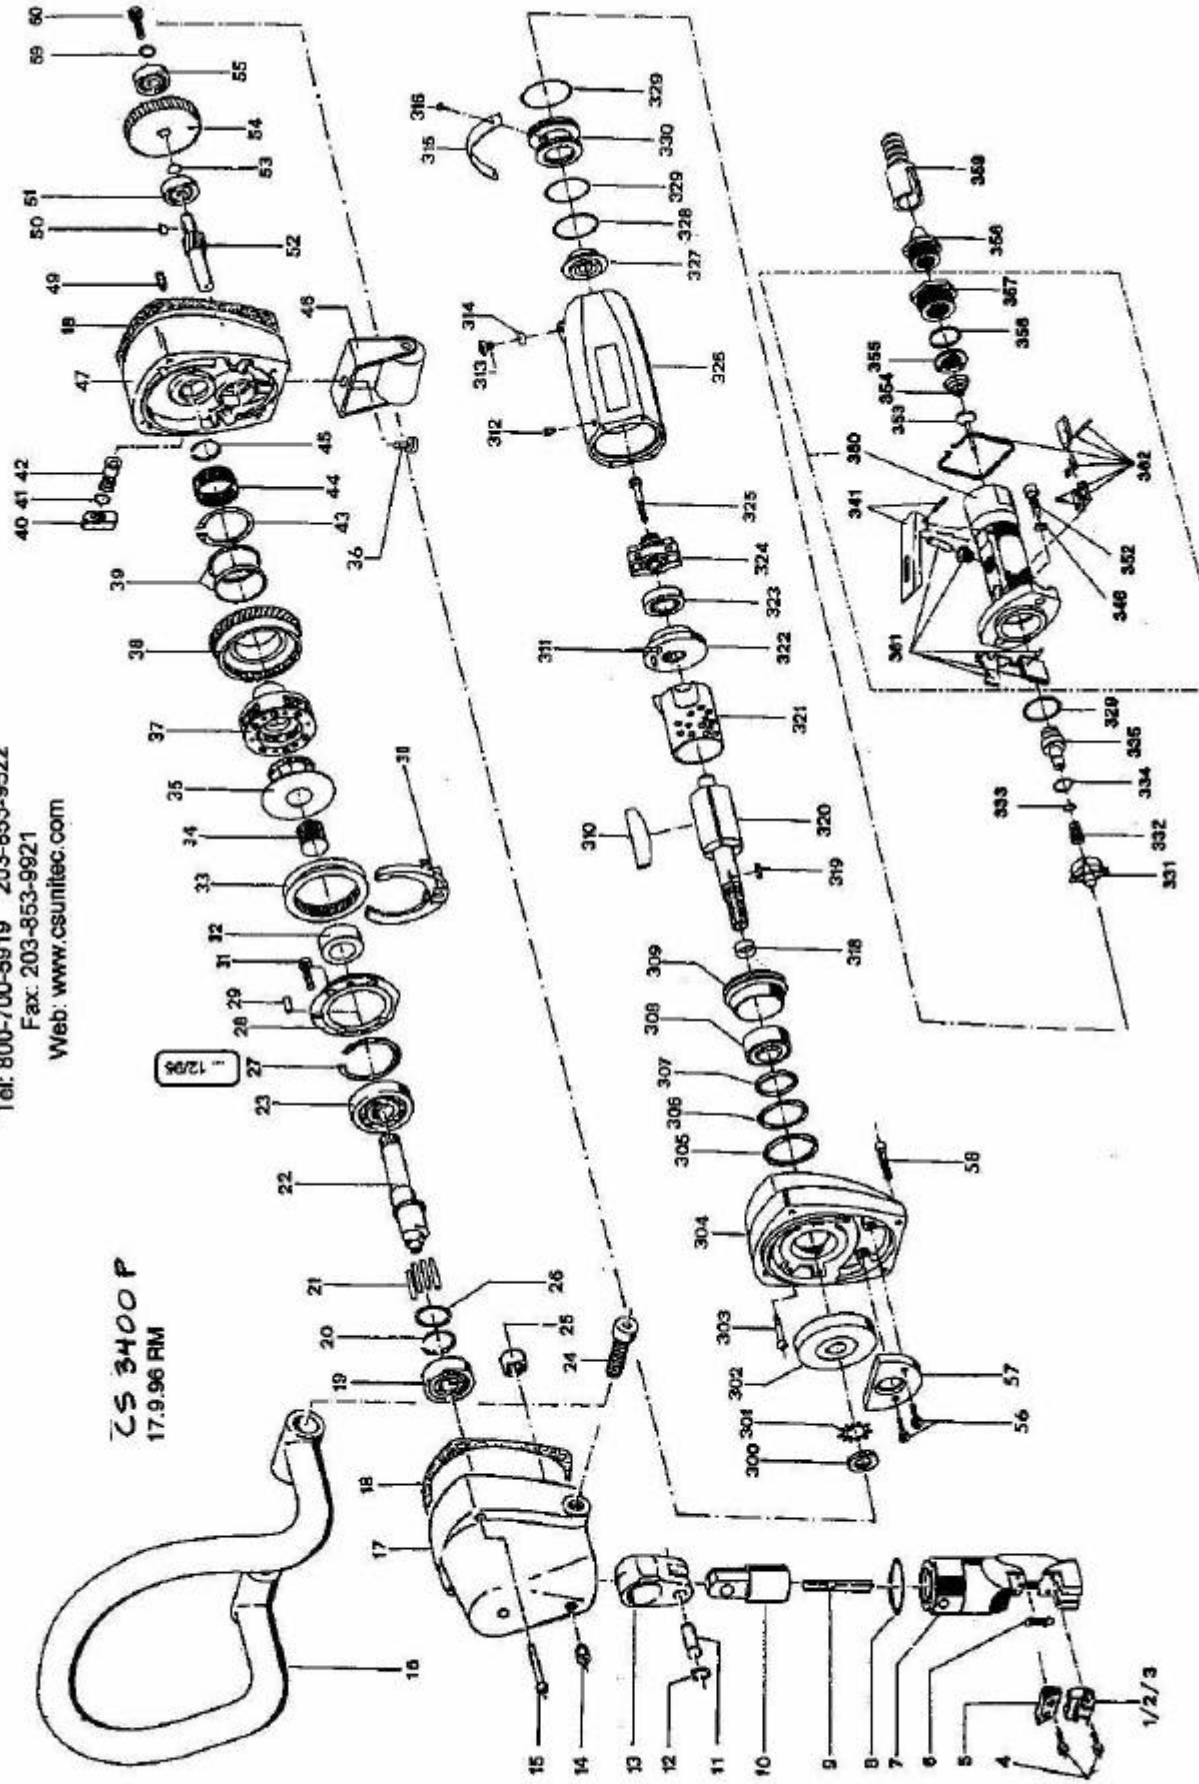

CS UNITEC, Inc.
22 Harbor Ave., Norwalk, CT 06850
Tel: 800-700-5919 203-853-9522
Fax: 203-853-9921
Web: www.csunitec.com

CS 3400 P
17.9.96 RM