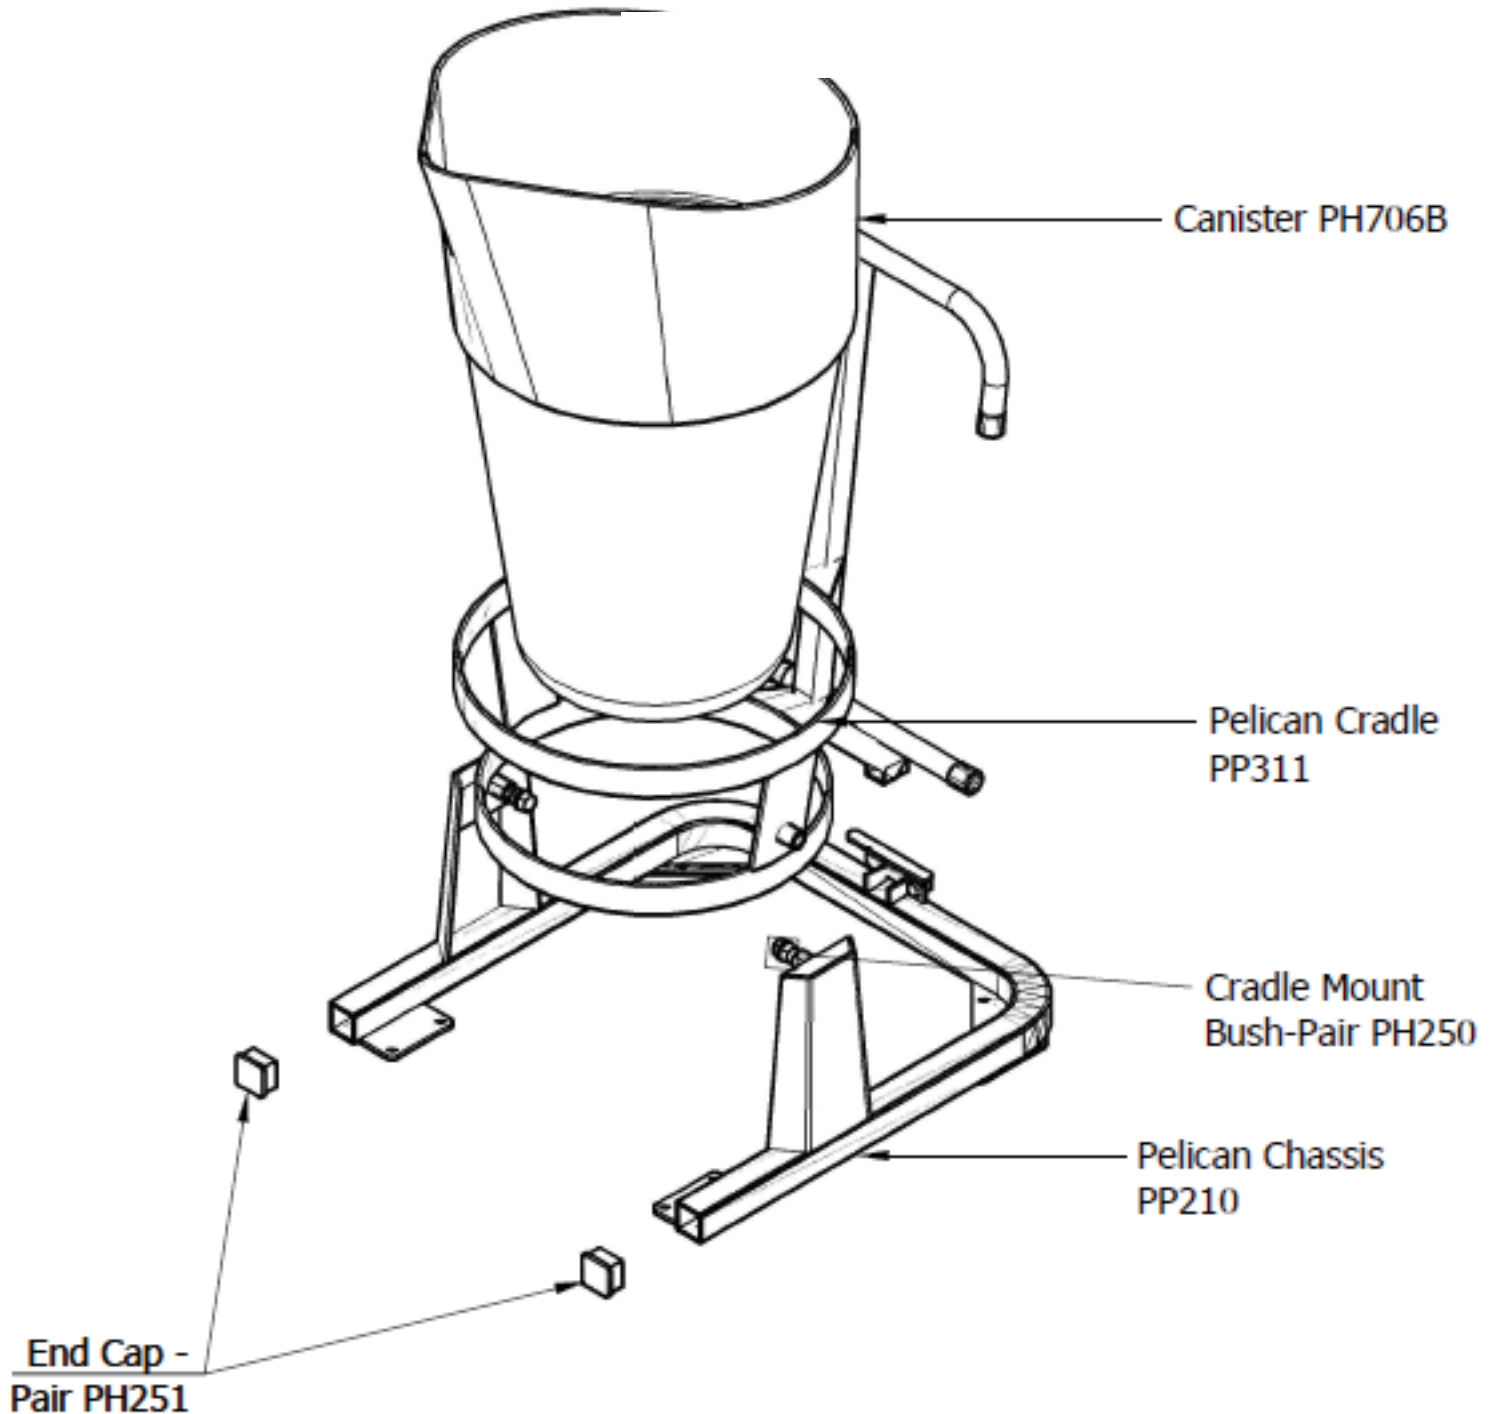

PLEASE SPECIFY TOOL MODEL # WHEN ORDERING PARTS

PARTS BREAKDOWN	Model #: PMP80	Bulletin #: 02-2017
PARTS LISTING	Description: Pelican Mixing Cart	Prepared By: SCW
WIRING DIAGRAM	Date: 3/02/2017	

PMP80 Pelican Cart breakdown

PLEASE SPECIFY TOOL MODEL # WHEN ORDERING PARTS

PARTS BREAKDOWN	Model #: PMP80	Bulletin #: 02-2017
PARTS LISTING	Description: Pelican Mixing Cart	Prepared By: SCW
WIRING DIAGRAM	Date: 3/02/2017	

PMP80 Pelican Cart