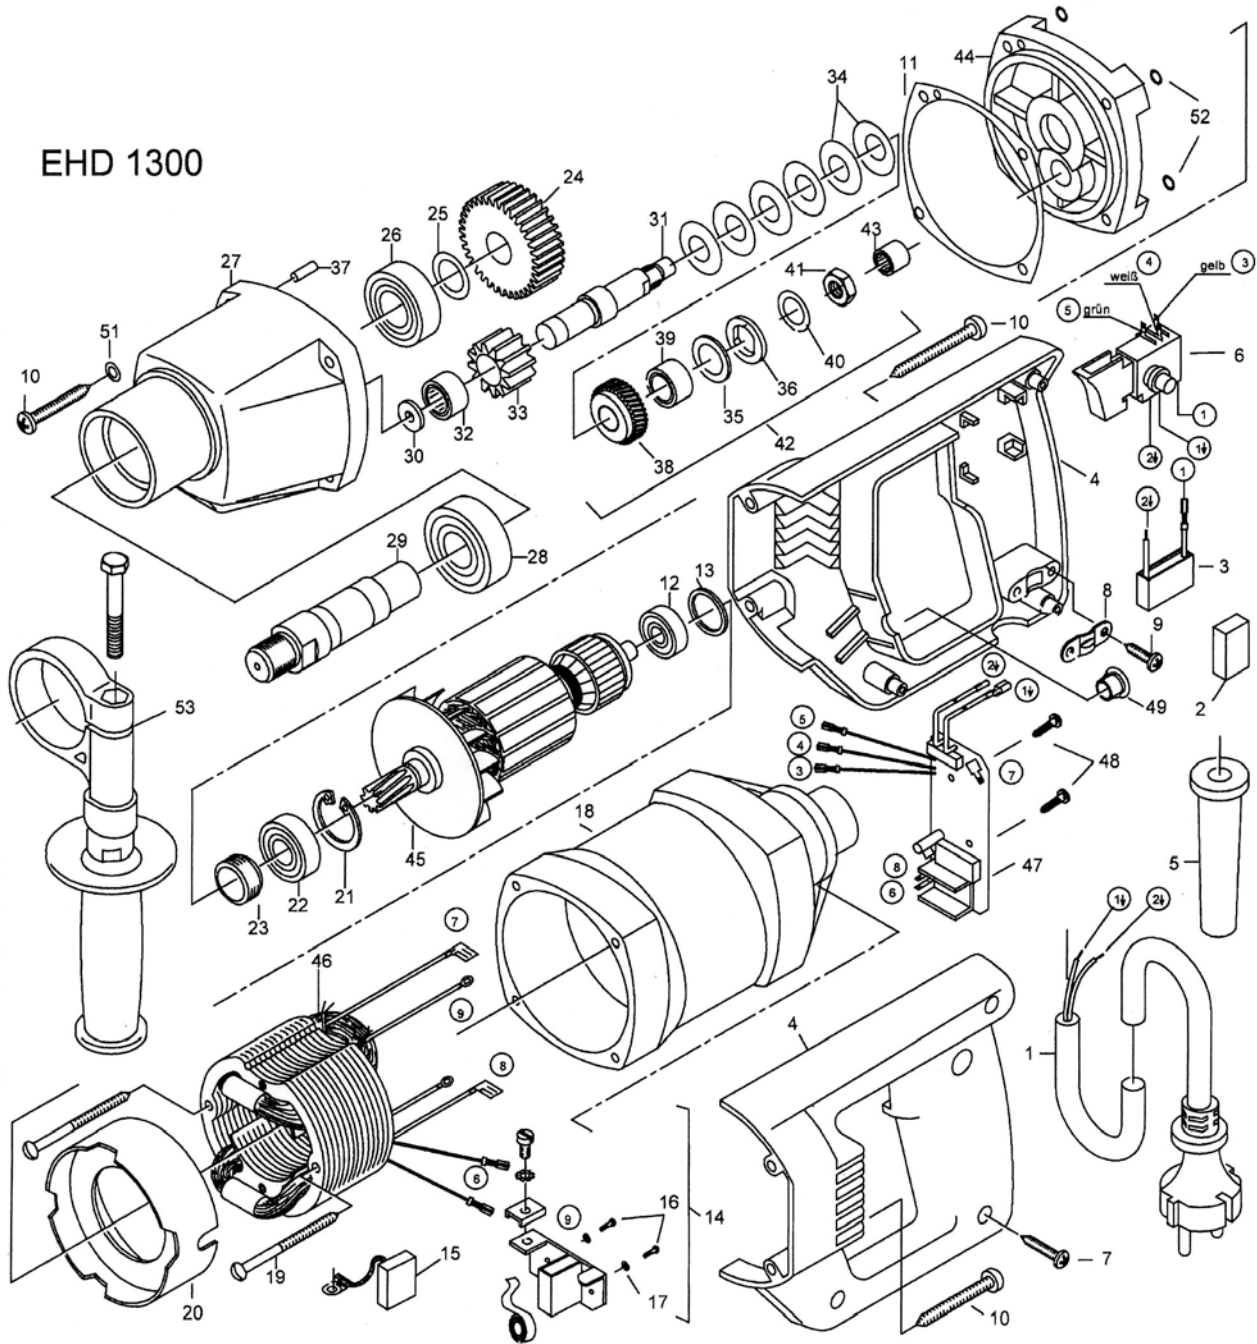

CS UNITEC, INC.

22 Harbor Avenue
Norwalk, CT 06850

Website: www.csunitec.com

Email: info@csunitec.com

Model EHD 1300 – Core Drill

EHD 1300

*Prices to change without notice.
Not responsible for typographical errors.*

POS. NO.	ITEM NO.	DESCRIPTION	
1	80600060	Connection Cable	
3	80500010	Condensor-SEE #80500014	
4	80900070	Handle Halfs	
5	71323330	Wire Locking Flange	
6	80600116	Switch	
7	80201272	Screw	
8	71540255	Locking Flange	
9	80201270	Screw	
10	80201267	Screw	Replaces 050.0112
11	73110620	SEAL	
12	80410011	Bearing	Replaces 032.0221
13	83000036	O-Ring	Replaces 050.0116
14	80201196	Carbon Brush Holder	Replaces 050.0371
15	80700013	Carbon Brush	Replaces 050.0147
16	80201180	Screw CM4x12	
17	80201385	Spring Disk 34	
18	7122A200	Motor Housing	
19	80201265	Screw	
20	73110140	Air Guidance Ring	
21	80201333	Safety Ring 28/1.2	Replaces 050.0166
22	80410031	Bearing	Replaces 032.0171
23	73110125	Seal	
24	73110430	Spindel Wheel	
25	80200504	Fitting Washer	Replaces 050.0181
26	80410043	Bearing 6003	
27	73110400	Transmission Case	
28	80410130	Bearing	Replaces 050.0221
29	73110420	Drilling Spindel	
30	80420031	Axial Thrust Bearing	
31	73116490	Intermediate Shaft	
32	80420131	Needle Bearing	
33	73110470	Idler Gear	
34	80200714	Spring	
35	73116497	Washer	
36	73116496	Washer	
37	80200582	Notched Pin	Replaces 032.0211
38	73116550	Clutch Wheel	
39	80420241	Cylinder Bearing	
40	80200710	Disk Spring	
41	80201007	Nut, Hexagon 8m10 x 1	
42	73116493	Clutch	
43	80420110	Needle Sleeve	Replaces 050.0161
44	73110610	Transmission Bearing	
45	73112100	Armature	

CS Unitec, Inc.

22 Harbor Ave, Norwalk, CT 06850

Telephone: 203-853-9522 Toll Free: 800-700-5919 Fax: 203-853-9921

WebSite: www.csunitec.com E-Mail: info@csunitec.com