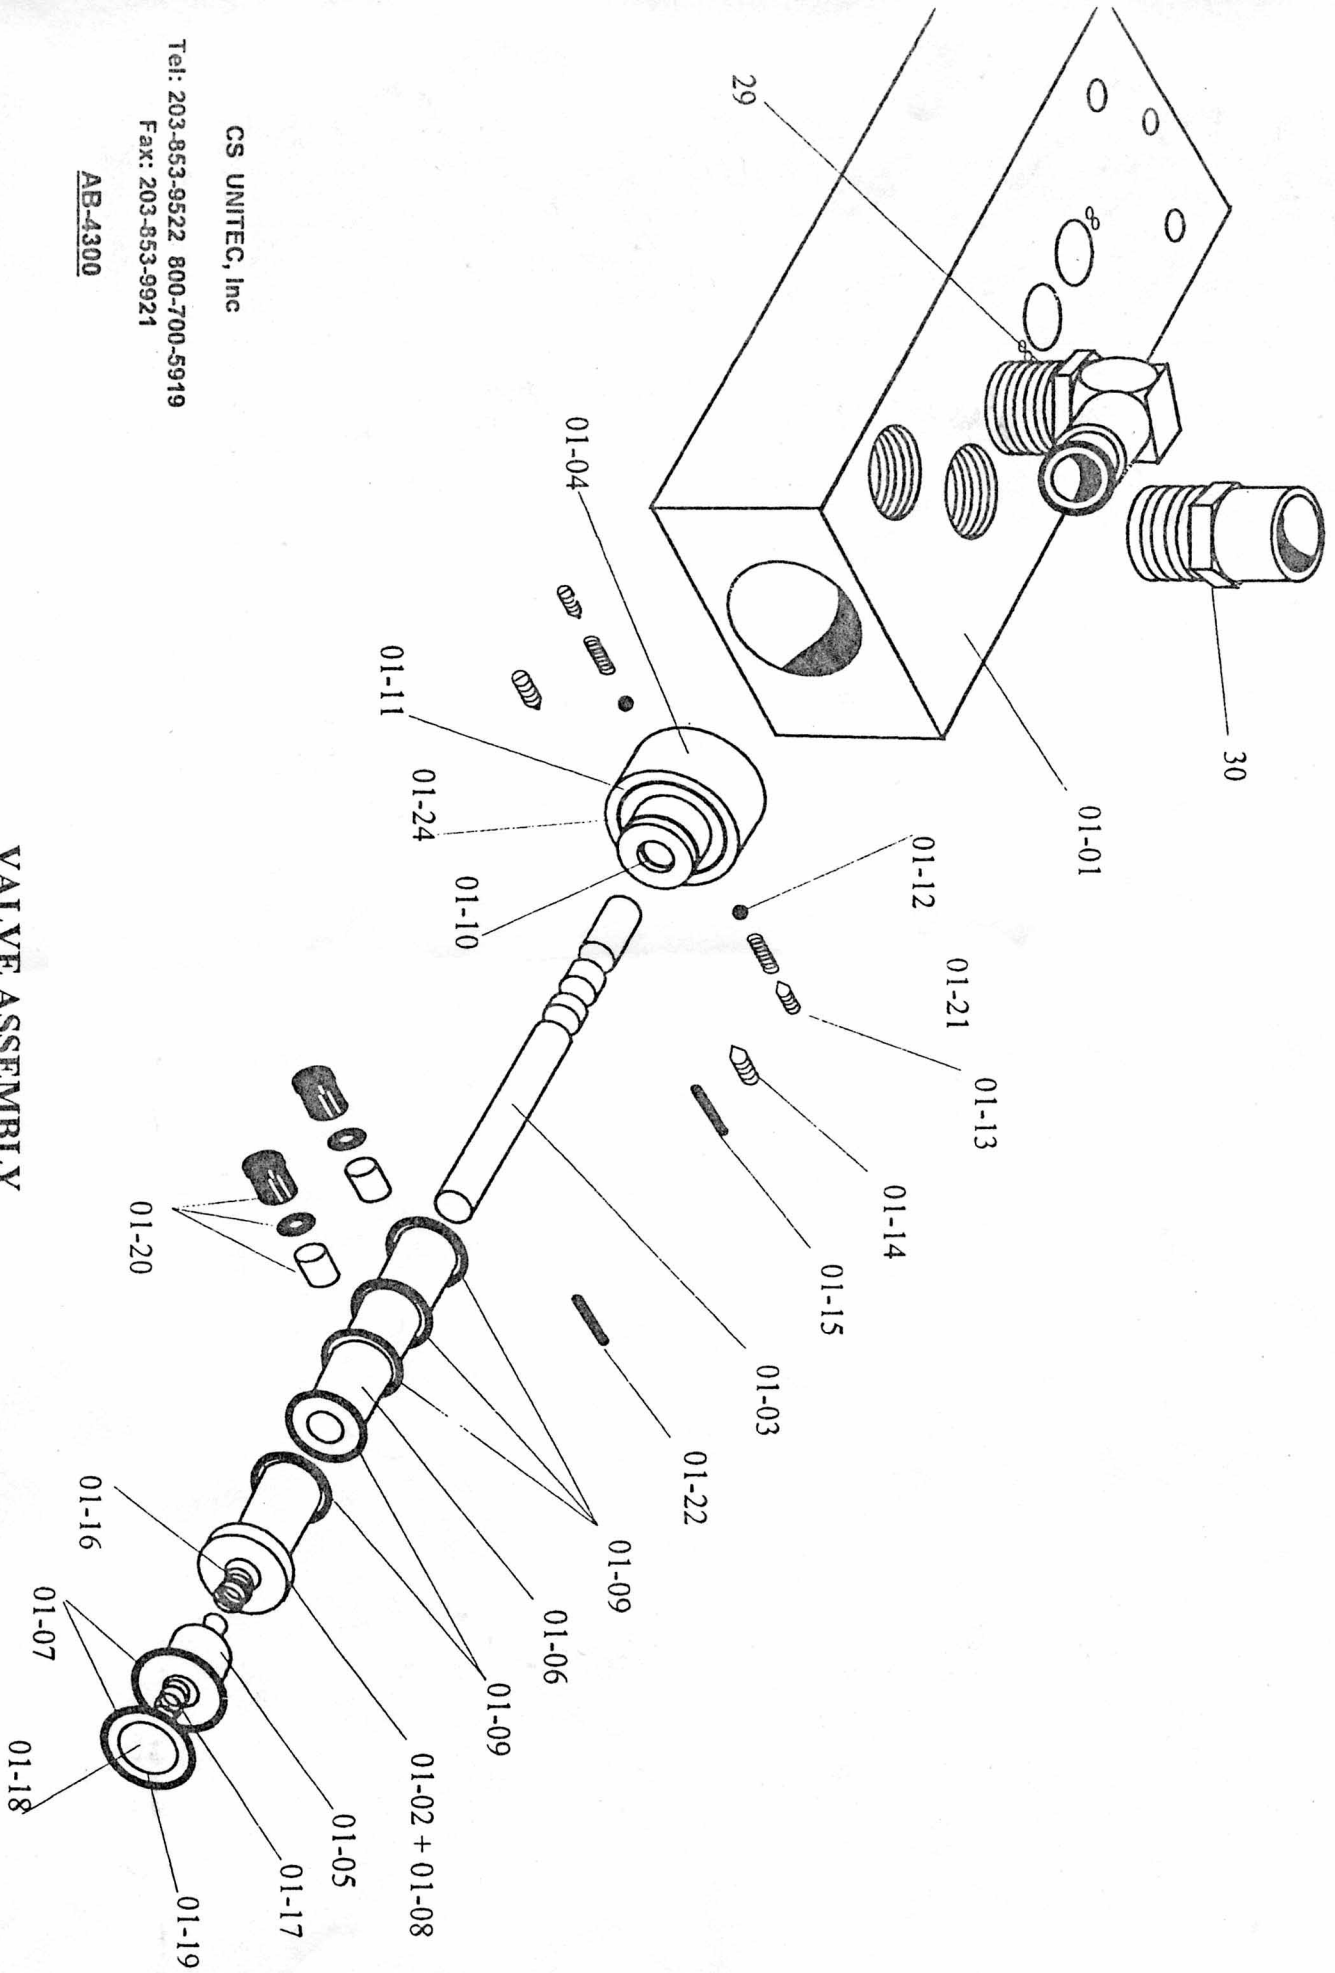

CS UNITEC, Inc

Tel: 203-853-9522 800-700-5919

Fax: 203-853-9921

AB-4300

VALVE ASSEMBLY

Not responsible for typographical errors.

POS. NO.	ITEM NO.	DESCRIPTION	
01-00	22440-010	Valve Assy - Aluminum	SEE P2004
01-01	22428-012	Body	
01-02	2 1330 3990	Piston Assembly	
01-03	32400-001	Shaft	
01-04	32422-005	Cap	
01-05	2 1330 3080	Pressure Piston	
01-06	2 1330 3020	Piston	
01-07	52420-020	O-Ring	
01-08	52420-024	O-Ring	
01-09	52420-021	O-Ring	
01-10	52420-030	O-Ring	
01-11	52420-027	O-Ring	
01-12	52474-001	Ball, 5mm	
01-13	52453-011	Screw	
01-14	52453-016	Screw	
01-15	52417-015	Pin	
01-16	9 1803 2600	Pressure Spring	Old #52411-008
01-17	9 1803 2160	Pressure Spring	
01-18	2 1330 3070	Pressure Plate	
01-19	52445-006	CirClip	
01-20	52475-001	Cartridge	
01-21	52411-012	Spring	
01-23	52453-012	Screw	
29	50046	Snap Connector - "L" - 12mm	
30	50047	Snap connector-straight-12mm	

CS Unitec, Inc.

22 Harbor Ave, Norwalk, CT 06850

Telephone: 203-853-9522 Toll Free: 800-700-5919 Fax: 203-853-9921

WebSite: www.csunitec.com E-Mail: info@csunitec.com