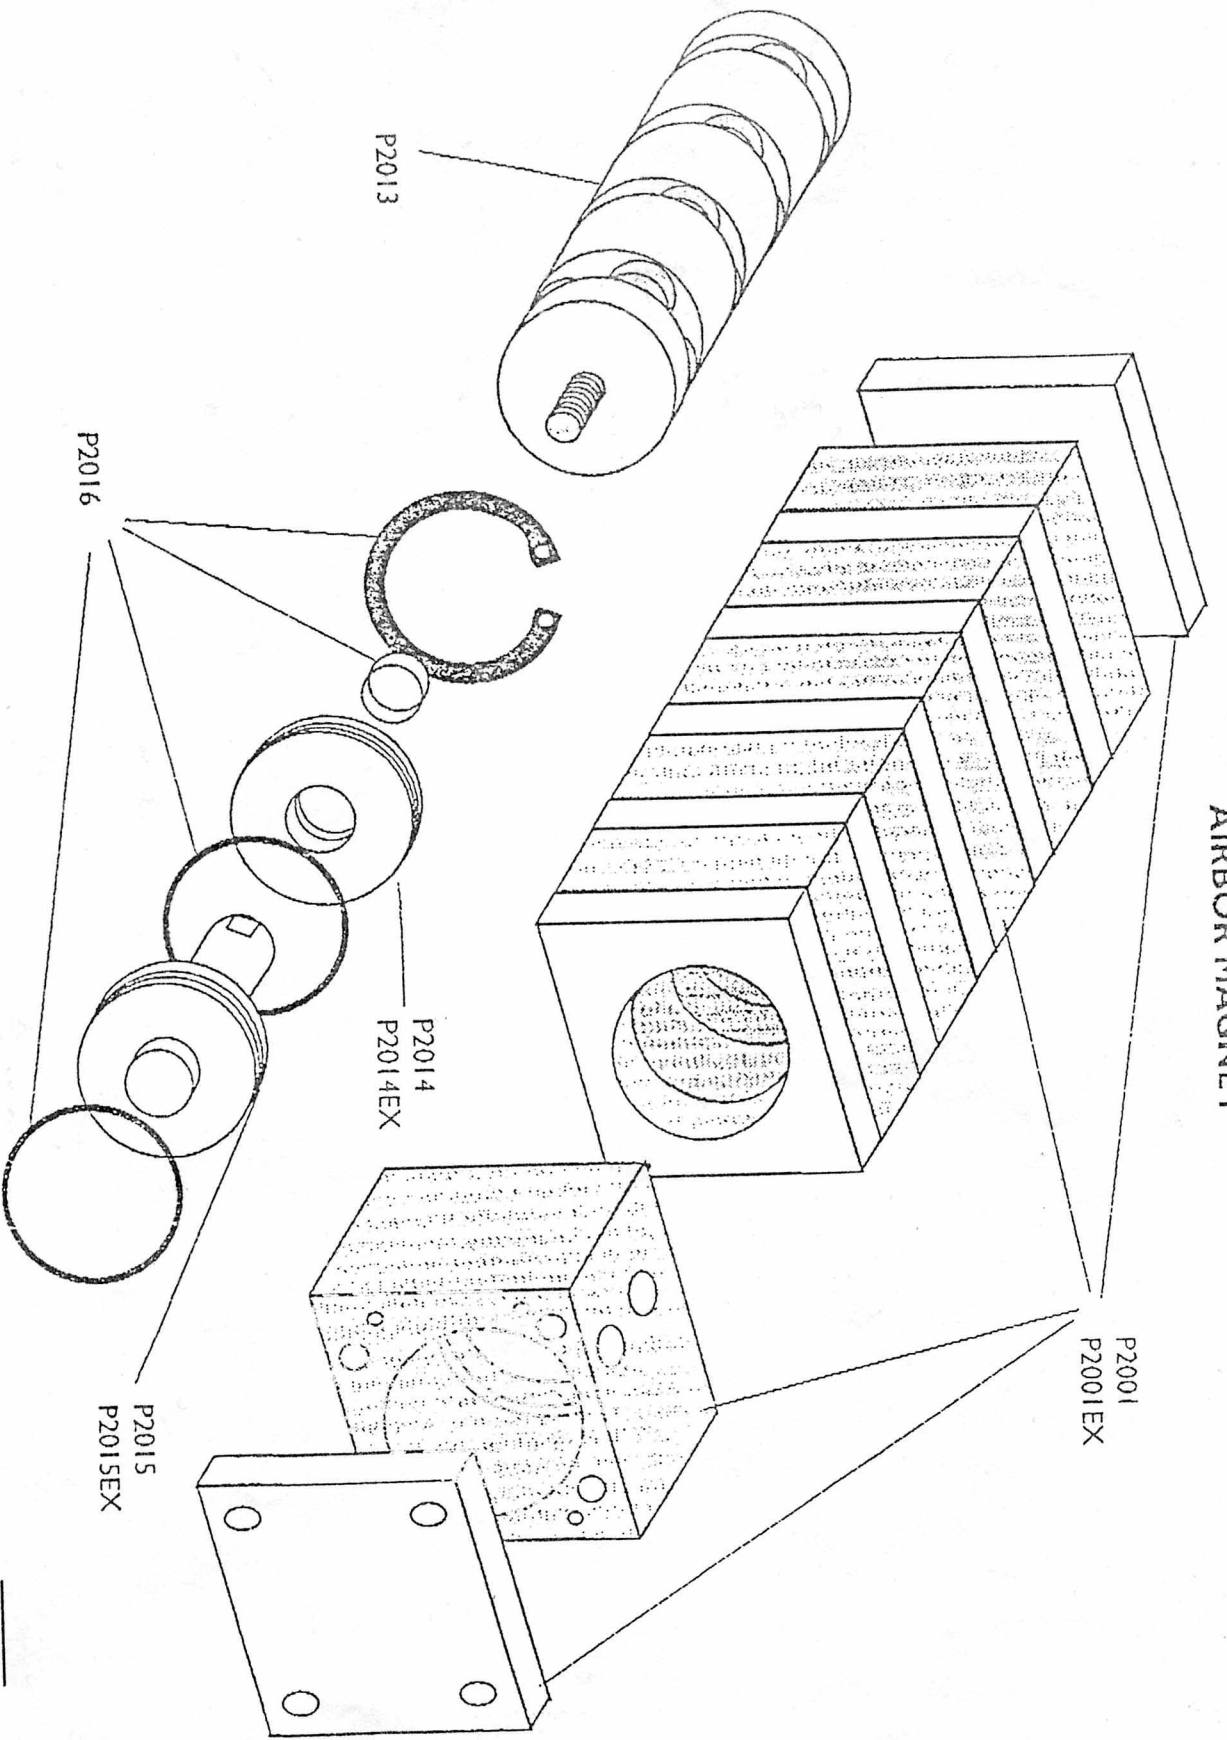

Not responsible for typographical errors.

<u>POS. NO.</u>	<u>ITEM NO.</u>	<u>DESCRIPTION</u>	
07-00	32432-007	Motor Assembly	
07-01	32410-010	Housing - Rear	
07-02	51412-001	Bearing	
07-03	51412-004	Bearing	
07-04	31410-002	Housing Front	OLD # 51410-002
07-05	31408-002	Vanes	
07-06	31407-011	Cylinder	
07-07	31417-013	Pin	
07-08	31419-001	Spacer	
07-09	31409-006	ROTOR	

AIRBOR MAGNET

CS UNITEC, Inc

Tel: 203-853-9522 800-700-5919

Fax: 203-853-9921

AB-4300