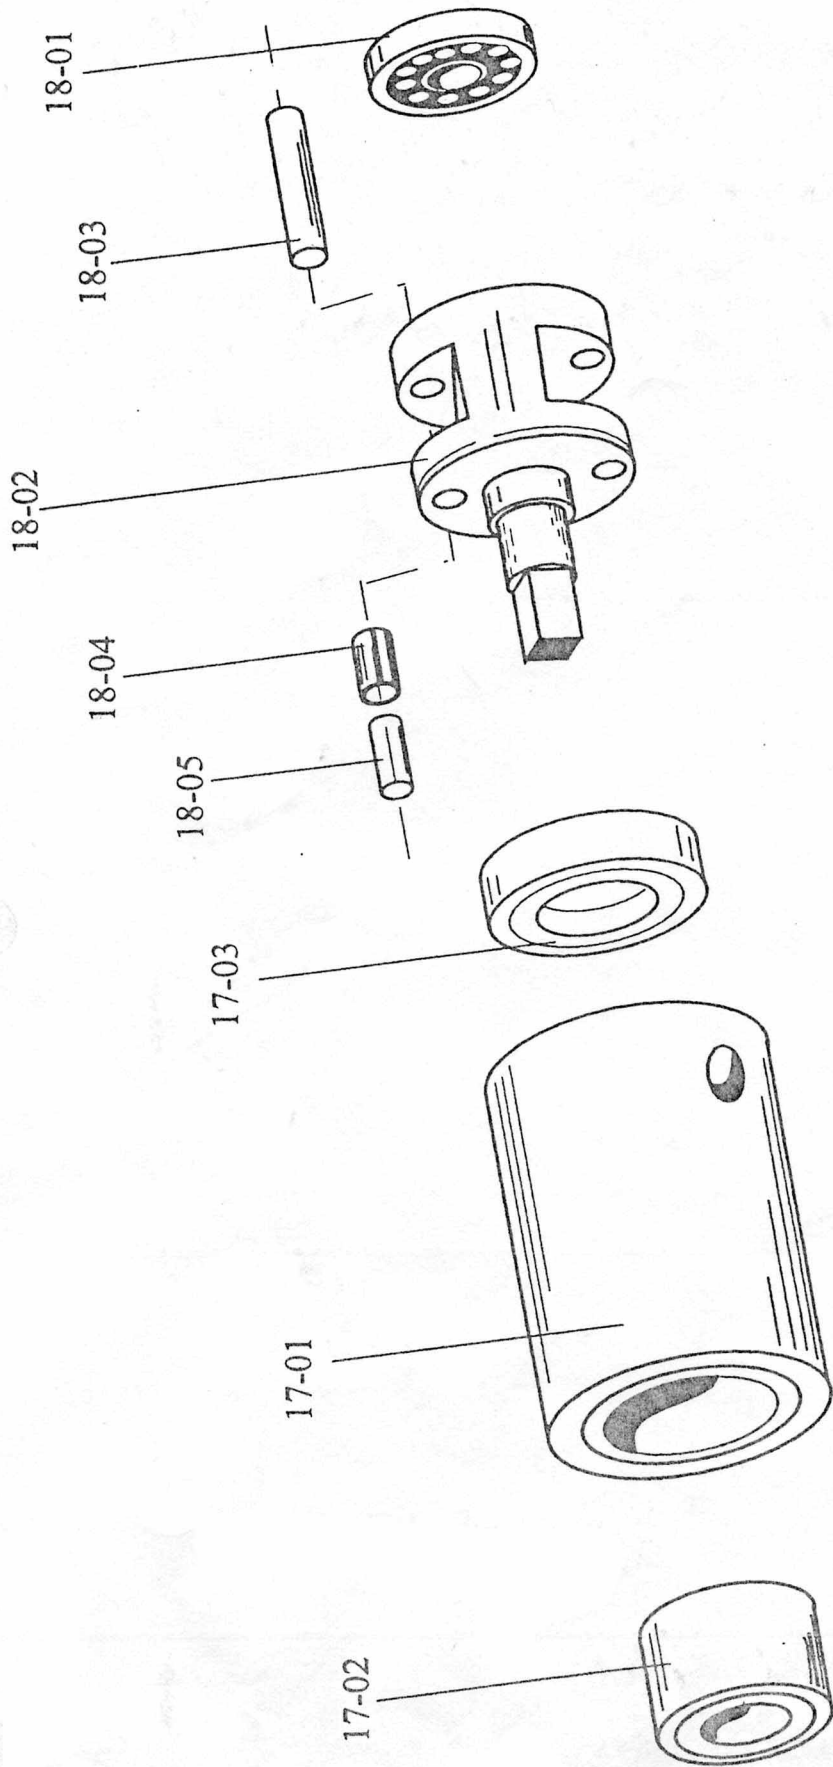

CS UNITEC, Inc
378 Ely Ave. S. Norwalk, CT 06854
Tel: 203-853-9522 800-700-5919
Fax: 203-853-9921

GEARBOX ASSEMBLY

AB-4300

Not responsible for typographical errors.

<u>POS. NO.</u>	<u>ITEM NO.</u>	<u>DESCRIPTION</u>	
17-01	32469-004	Gearcase	
17-02	51412-003	Bearing	SEE # 51412-002
17-03	51418-001	Oil Seal	
18-01	51412-002	Bearing	SEE # 51412-003
18-02	31430-011	Planet Cage	
18-03	51417-001	Planet Pin	
18-04	31415-003	Gear Planet	
18-05	51416-001	Bush	SEE #31416-001
17	32469-003	Gear Case Assembly	Includes Pos. 17-01 - 17-03
18	31468-002	Gear Box Assembly	Includes Pos. 18-01 - 18-05

CS Unitec, Inc.

22 Harbor Ave, Norwalk, CT 06850

Telephone: 203-853-9522 Toll Free: 800-700-5919 Fax: 203-853-9921

WebSite: www.csunitec.com E-Mail: info@csunitec.com