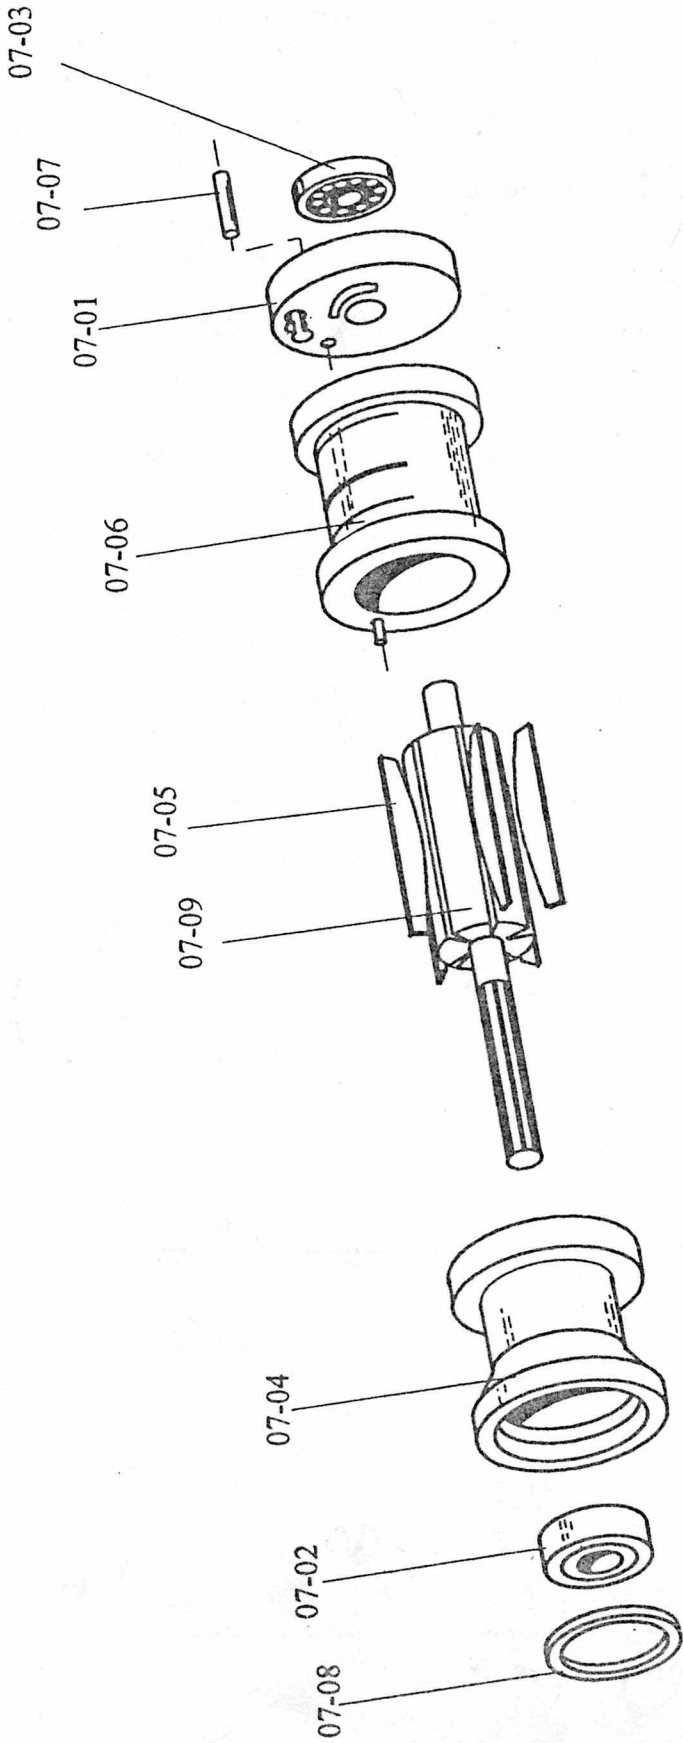

CS UNITEC, Inc

Tel: 203-853-9522 800-700-5919
Fax: 203-853-9921

MOTOR ASSEMBLY

AB-4300

Not responsible for typographical errors.

<u>POS. NO.</u>	<u>ITEM NO.</u>	<u>DESCRIPTION</u>	
07-00	32432-007	Motor Assembly	
07-01	32410-010	Housing - Rear	
07-02	51412-001	Bearing	
07-03	51412-004	Bearing	
07-04	31410-002	Housing Front	OLD # 51410-002
07-05	31408-002	Vanes	
07-06	31407-011	Cylinder	
07-07	31417-013	Pin	
07-08	31419-001	Spacer	
07-09	31409-006	ROTOR