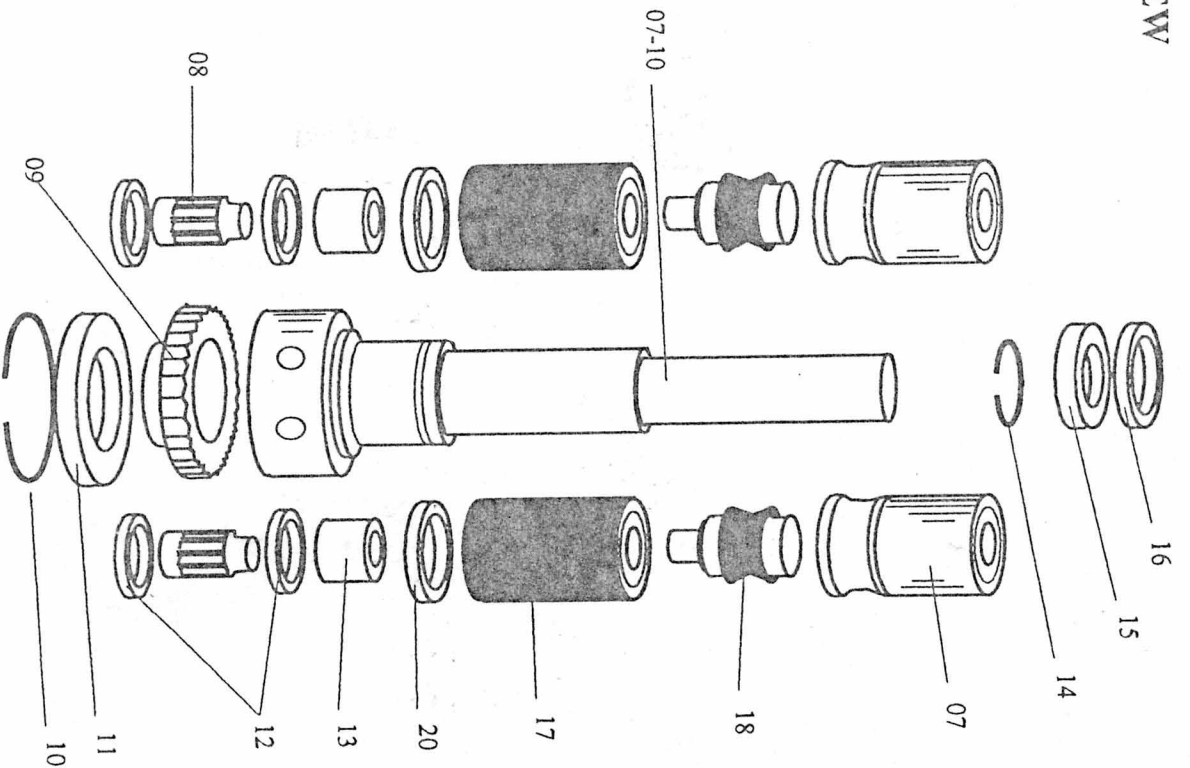

DRILL EXPLODED VIEW

CS UNITEC, INC.

22 Harbor Avenue
Norwalk, CT 06850
Website: www.csunitec.com
Email: info@csunitec.com

AB-4300

Not responsible for typographical errors.

POS. NO.	ITEM NO.	DESCRIPTION	
07-10	P2012	AirBor Arbor	
1	22440-010	Valve Assy - Aluminum	SEE P2004
2	50048EX	Hose assembly	SEE OLD #52437-024
3	50047	Snap connector-straight-12mm	
4	52472-001	Connector	
5	52473-001	12 x 150 Nylon	
6	32406-012	Adaptor Assembly	
8	32415-007	Gear 12T	
9	32415-008	Gear, 58T	
10	52445-004	Circlip	
11	52412-011	Bearing	
12	52412-012	Bearing	
13	32470-001	Coupling	
14	52445-005	Circlip	
15	52412-010	Bearing	SEE # 106 623
16	52418-005	Oil Seal	
17	32469-003	Gear Case Assembly	Includes Pos. 17-01 - 17-03
18	31468-002	Gear Box Assembly	Includes Pos. 18-01 - 18-05
19	52473-101	5 x 150 Nylon	
20	52411-011	Spring Washer	
21	10002	Screw, AirBor	
21	52420-022	O-Ring	

CS Unitec, Inc.

22 Harbor Ave, Norwalk, CT 06850

Telephone: 203-853-9522 Toll Free: 800-700-5919 Fax: 203-853-9921

WebSite: www.csunitec.com E-Mail: info@csunitec.com