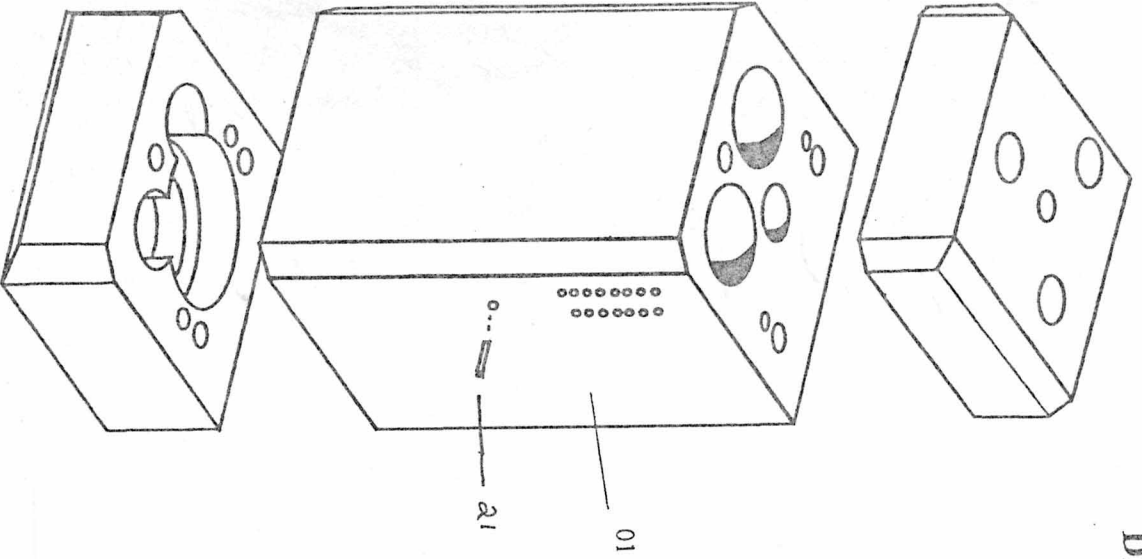

DRILL EXPLODED VIEW

CS UNITEC, INC.

22 Harbor Avenue
Norwalk, CT 06850
Website: www.csunitec.com
Email: info@csunitec.com

AB-4300

Not responsible for typographical errors.

POS. NO.	ITEM NO.	DESCRIPTION	
07-10	P2012	AirBor Arbor	
1	22440-010	Valve Assy - Aluminum	SEE P2004
2	50048EX	Hose assembly	SEE OLD #52437-024
3	50047	Snap connector-straight-12mm	
4	52472-001	Connector	
5	52473-001	12 x 150 Nylon	
6	32406-012	Adaptor Assembly	
8	32415-007	Gear 12T	
9	32415-008	Gear, 58T	
10	52445-004	Circlip	
11	52412-011	Bearing	
12	52412-012	Bearing	
13	32470-001	Coupling	
14	52445-005	Circlip	
15	52412-010	Bearing	SEE # 106 623
16	52418-005	Oil Seal	
17	32469-003	Gear Case Assembly	Includes Pos. 17-01 - 17-03
18	31468-002	Gear Box Assembly	Includes Pos. 18-01 - 18-05
19	52473-101	5 x 150 Nylon	
20	52411-011	Spring Washer	
21	10002	Screw, AirBor	
21	52420-022	O-Ring	

CS Unitec, Inc.

22 Harbor Ave, Norwalk, CT 06850

Telephone: 203-853-9522 Toll Free: 800-700-5919 Fax: 203-853-9921

WebSite: www.csunitec.com E-Mail: info@csunitec.com