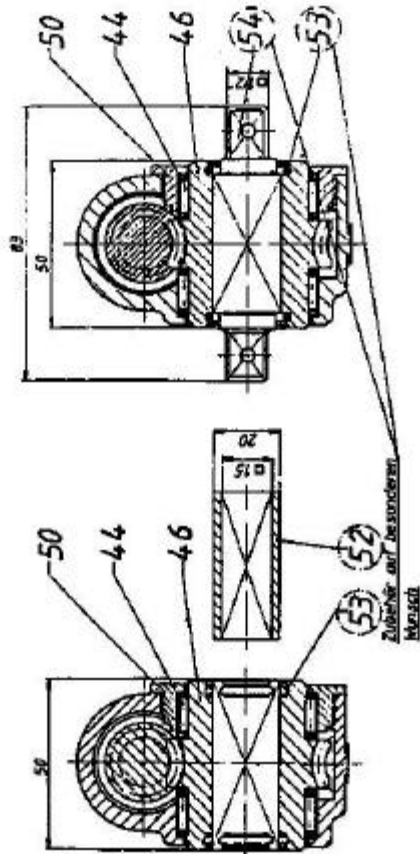

Air Nut Runner Model 6 1016 0010

CS UNITEC, INC.
 22 Harbor Avenue
 Norwalk, CT 06850
 Website: www.csunitec.com
 Email: info@csunitec.com

Not responsible for typographical errors.

POS. NO.	ITEM NO.	DESCRIPTION	
	6 1015 7030	Male Square Drive 3/4"	
12 + 43 + 48	9 1003 0020	Bearing	4-17-01-007-05-0
1	3 6339 1910	Motor Housing Complete	
2	9 1151 9010	Screw	3-13-05-209-00-4
3	3 6341 1110	End Plate	
4	3 6341 1080	Shim	
5	9 1001 0090	Bearing	
6	9 1703 0050	Ring, Snap	4-26-16-001-00-5
7	1 1430 1020	Cylinder Bushing	3-26-24-086-02-4
8	9 1642 0080	Pin, Locking	4-02-38-042-00-8
9	3 6348 1030	Rotor	
10	1 1430 1050	Vane (4 Required)	3-13-05-185-00-1
11	5 1202 1100	End Plate	3-13-05-182-00-5
13	9 1703 0070	Ring, Snap	4-26-16-027-00-9
14	5 1202 1080	Shim	3-13-05-183-00-9
15	9 1901 2070	O Ring	
16	9 1901 2430	O Ring	
17	3 6339 1190	Gear Connection	
18	3 6339 1180	Ring	
19	3 6339 1770	Silencer Mat	
20	9 1901 3270	O-Ring	
21	9 2205 0035	Nipple	
22	9 2002 0010	Lever Throttle	
23	9 1150 9020	Filler Plug, Old # 9 1150 9070	3-13-05-208-00-0
24	9 1903 0260	Sealing Ring	3-13-05-210-00-6
25	9 1150 9030	Screw	3-13-05-211-00-5
26	9 1903 0340	Sealing ring	3-13-05-212-00-8
27	9 3331 0050	Balance Ring	
27	9 3331 0204	Fitting Washer	
27	9 3331 2020	Fitting Washer	
30	6 1016 4010	Gearbox Casing 1	
31	6 1016 4060	Bearing Washer	
32	9 1905 0030	Radial Seal	
33	9 1002 0030	Grooved Ball Bearing	
34	6 1016 4030	Planet Carrier	
36	9 1015 0190	Needle Cage	
37	6 2001 4040	Planetary Wheel	
38	9 1004 0030	Bearing	
39	3 6339 4110	Coupling	
40	3 6339 4220	Gearbox	
41	9 1021 0020	Bearing	
42	9 3326 1220	Ring	
44	9 1014 0200	Bearing	
46	6 1017 4970	Worm Gear Assy.	
47	3 6339 4120	Worm Wheel	

<u>POS. NO.</u>	<u>ITEM NO.</u>	<u>DESCRIPTION</u>
49	3 6339 4190	Ring
50	3 6339 4160	Cover
52	6 1017 4250	Square Sleeve
53	9 1705 0120	Round Wire Retaining Ring

CS Unitec, Inc.

22 Harbor Ave, Norwalk, CT 06850