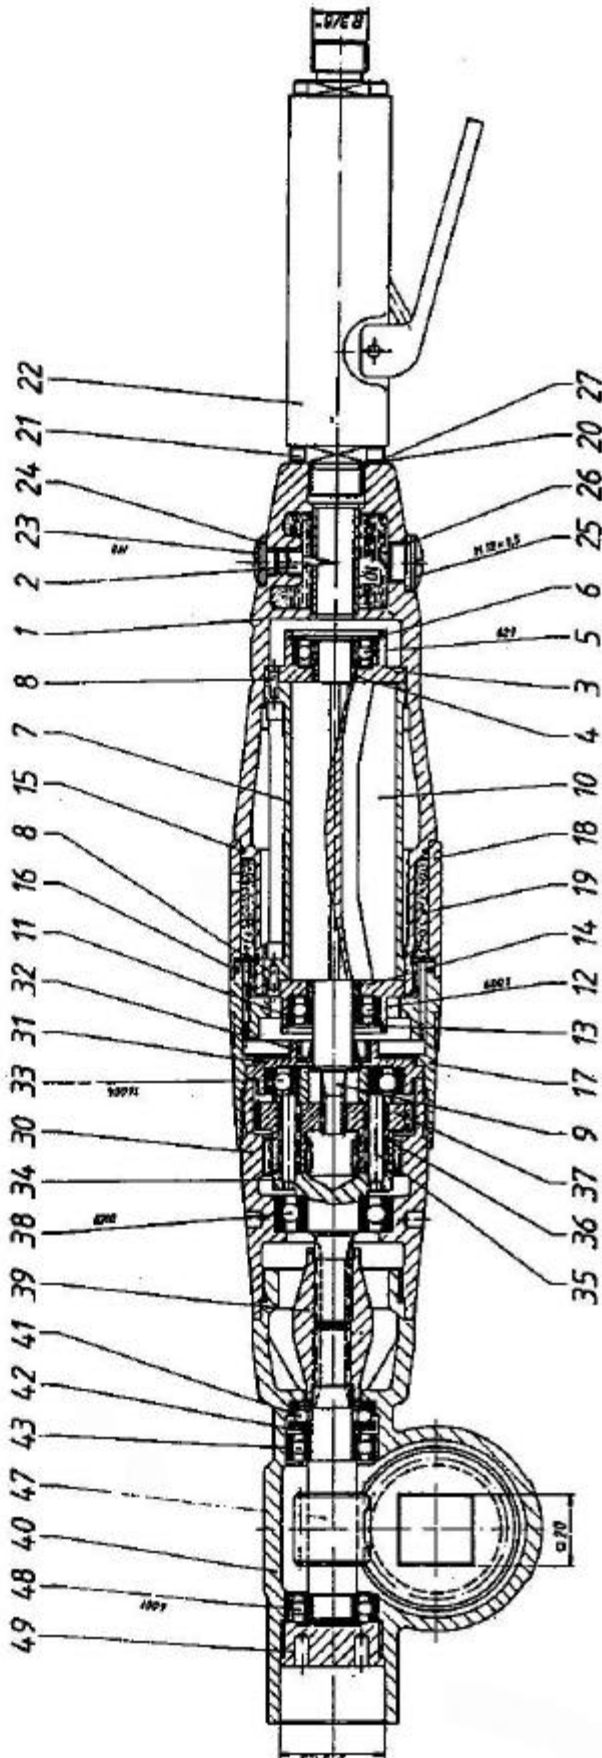

Air Nut Runner Model 6 1016 0010

CS UNITEC, INC.
 22 Harbor Avenue
 Norwalk, CT 06850
 Website: www.csunitec.com
 Email: info@csunitec.com

Not responsible for typographical errors.

POS. NO.	ITEM NO.	DESCRIPTION	
	6 1015 7030	Male Square Drive 3/4"	
12 + 43 + 48	9 1003 0020	Bearing	4-17-01-007-05-0
1	3 6339 1910	Motor Housing Complete	
2	9 1151 9010	Screw	3-13-05-209-00-4
3	3 6341 1110	End Plate	
4	3 6341 1080	Shim	
5	9 1001 0090	Bearing	
6	9 1703 0050	Ring, Snap	4-26-16-001-00-5
7	1 1430 1020	Cylinder Bushing	3-26-24-086-02-4
8	9 1642 0080	Pin, Locking	4-02-38-042-00-8
9	3 6348 1030	Rotor	
10	1 1430 1050	Vane (4 Required)	3-13-05-185-00-1
11	5 1202 1100	End Plate	3-13-05-182-00-5
13	9 1703 0070	Ring, Snap	4-26-16-027-00-9
14	5 1202 1080	Shim	3-13-05-183-00-9
15	9 1901 2070	O Ring	
16	9 1901 2430	O Ring	
17	3 6339 1190	Gear Connection	
18	3 6339 1180	Ring	
19	3 6339 1770	Silencer Mat	
20	9 1901 3270	O-Ring	
21	9 2205 0035	Nipple	
22	9 2002 0010	Lever Throttle	
23	9 1150 9020	Filler Plug, Old # 9 1150 9070	3-13-05-208-00-0
24	9 1903 0260	Sealing Ring	3-13-05-210-00-6
25	9 1150 9030	Screw	3-13-05-211-00-5
26	9 1903 0340	Sealing ring	3-13-05-212-00-8
27	9 3331 0050	Balance Ring	
27	9 3331 0204	Fitting Washer	
27	9 3331 2020	Fitting Washer	
30	6 1016 4010	Gearbox Casing 1	
31	6 1016 4060	Bearing Washer	
32	9 1905 0030	Radial Seal	
33	9 1002 0030	Grooved Ball Bearing	
34	6 1016 4030	Planet Carrier	
36	9 1015 0190	Needle Cage	
37	6 2001 4040	Planetary Wheel	
38	9 1004 0030	Bearing	
39	3 6339 4110	Coupling	
40	3 6339 4220	Gearbox	
41	9 1021 0020	Bearing	
42	9 3326 1220	Ring	
44	9 1014 0200	Bearing	
46	6 1017 4970	Worm Gear Assy.	
47	3 6339 4120	Worm Wheel	

<u>POS. NO.</u>	<u>ITEM NO.</u>	<u>DESCRIPTION</u>
49	3 6339 4190	Ring
50	3 6339 4160	Cover
52	6 1017 4250	Square Sleeve
53	9 1705 0120	Round Wire Retaining Ring

CS Unitec, Inc.

22 Harbor Ave, Norwalk, CT 06850