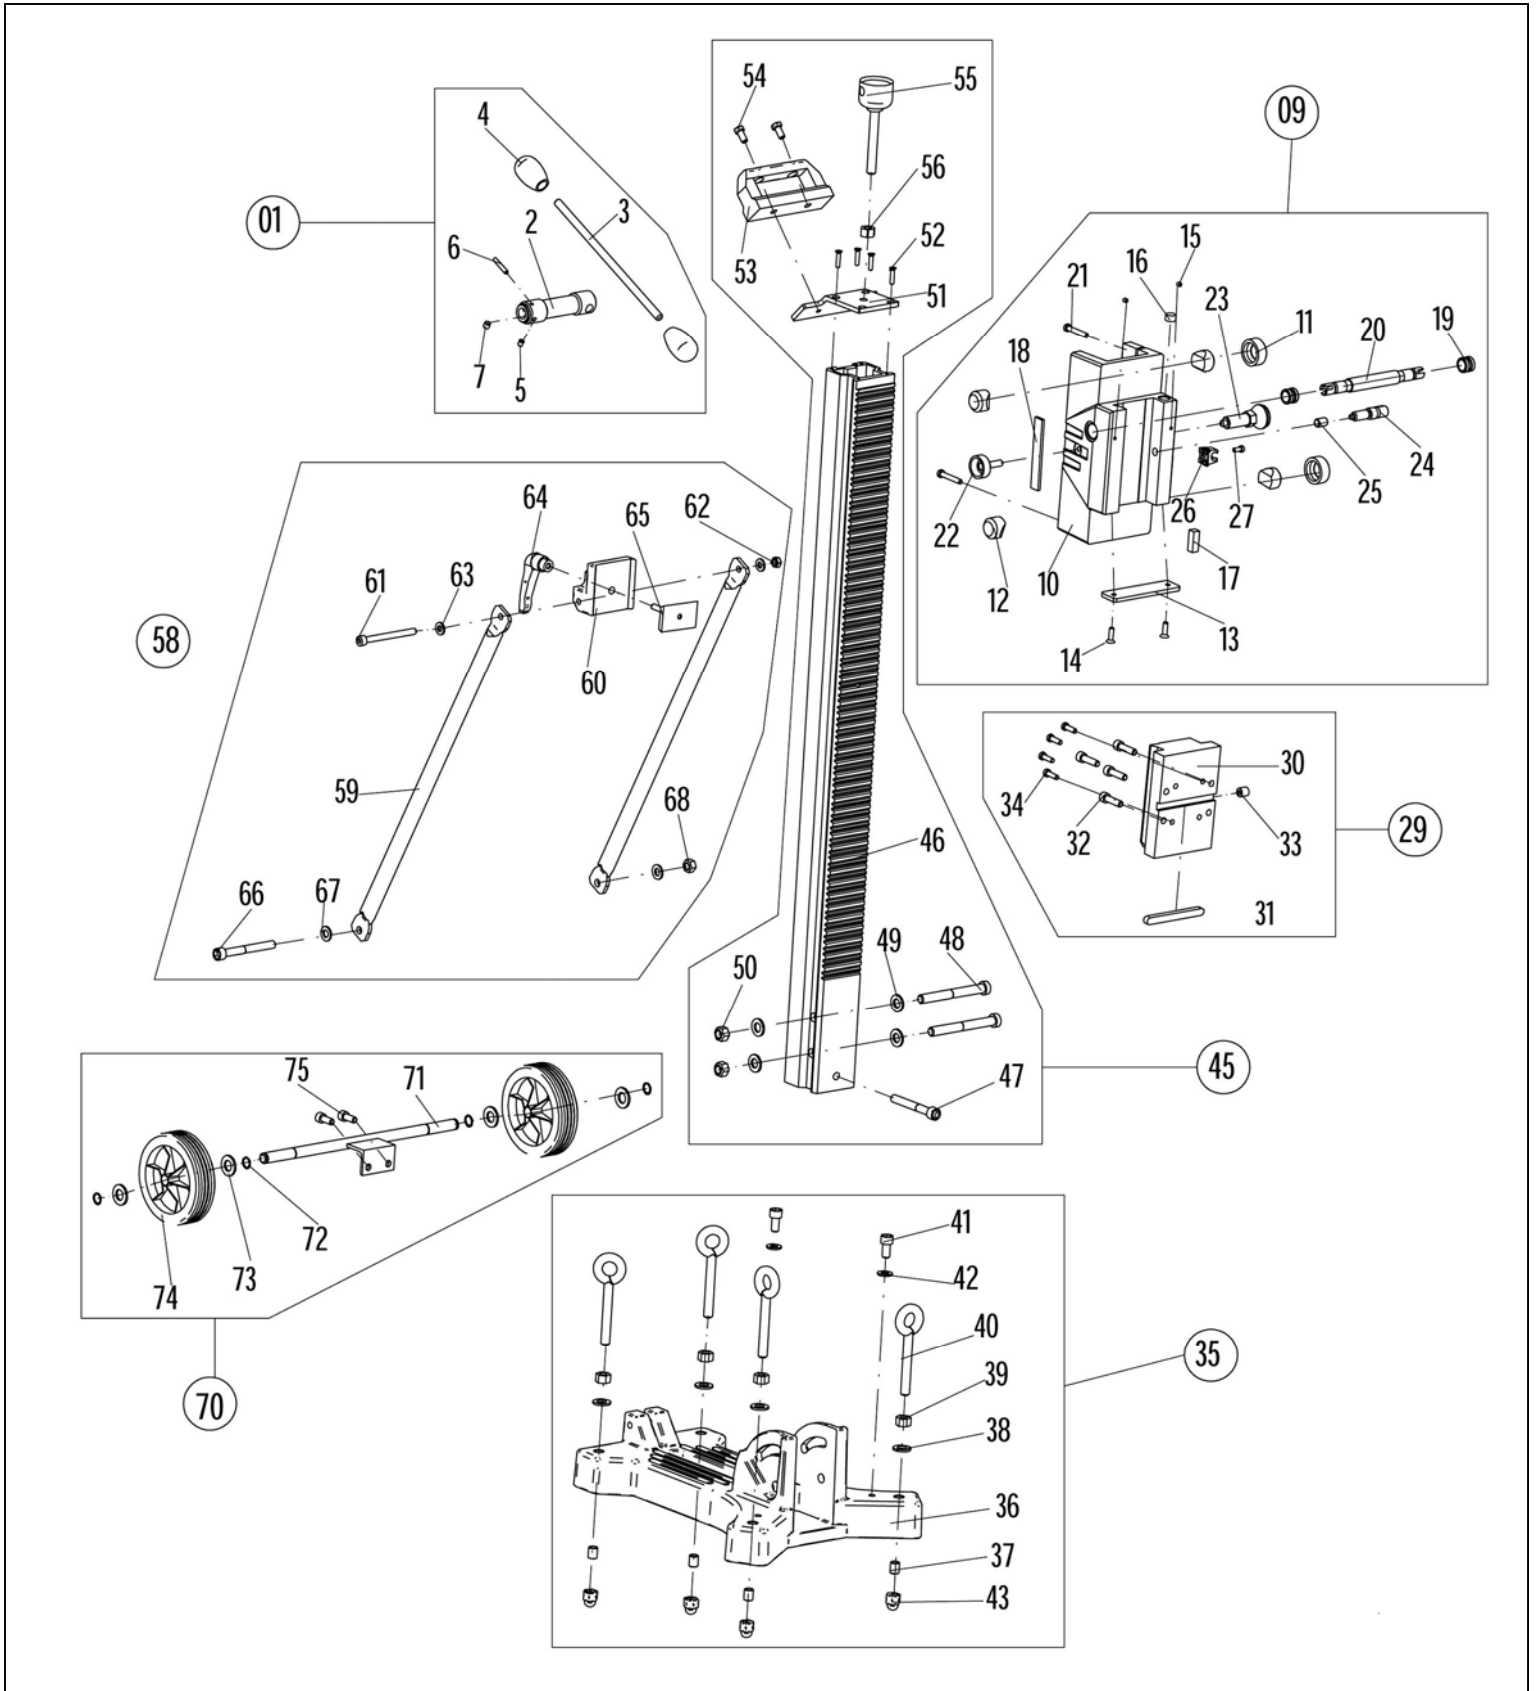

CS UNITEC, INC.

22 Harbor Avenue
Norwalk, CT 06850

Website: www.csunitec.com

Email: info@csunitec.com

Model BST 300 U – Anchor Stand

Not responsible for typographical errors.

POS. NO.	ITEM NO.	DESCRIPTION	
32 & 75	80201147	SCREW	
42 & 67	80201380	Washer	
1	15200100	Handle Complete (Incl. 2-6)	
2	796UN740	Handle Base	
3	796UN746	Arm	
4	80201254	Knob	
5	85000157	Spring	
6	80200627	Pin	
7	80201427	Threaded Pin	
9	79600780	Carriage Assembly	(Items 10-25)
10	796UN780	Carriage	
11	796UN765	Bushing Cap	
12	796UN763	Bushing	
13	796UN915	Plate	
14	80201158	Sink Screw	
15	80200758	Set Screw	
16	85000153	Leveling Indicator	
17	85000152	Level	
18	796UN778	Clamping Piece	
19	796UN770	Bushing	
20	7300W730	Pinion Shaft	
21	80201186	Cylinder Screw	
22	85000189	Screw	
23	85000191	Locking Nut	
24	796UN735	Fastener	
25	85000177	Helicoil	
26	80600178	Clamp	
27	80201330	Cylinder Head Screw	
29	79600932	Adapter Plate Complete (29-33)	
30	796UN932	Adapter Plate	
31	80200613	Key	
33	80201051	Bushing	
34	80201124	Socket Head Screw	
35	79600860	Column Base, Complete	Pos. 36-43
36	79623810	Anchor Base	
37	85000163	Helicoil	
38	80201381	Washer	

CS Unitec, Inc.

22 Harbor Ave, Norwalk, CT 06850

Telephone: 203-853-9522 Toll Free: 800-700-5919 Fax: 203-853-9921

WebSite: www.csunitec.com E-Mail: info@csunitec.com