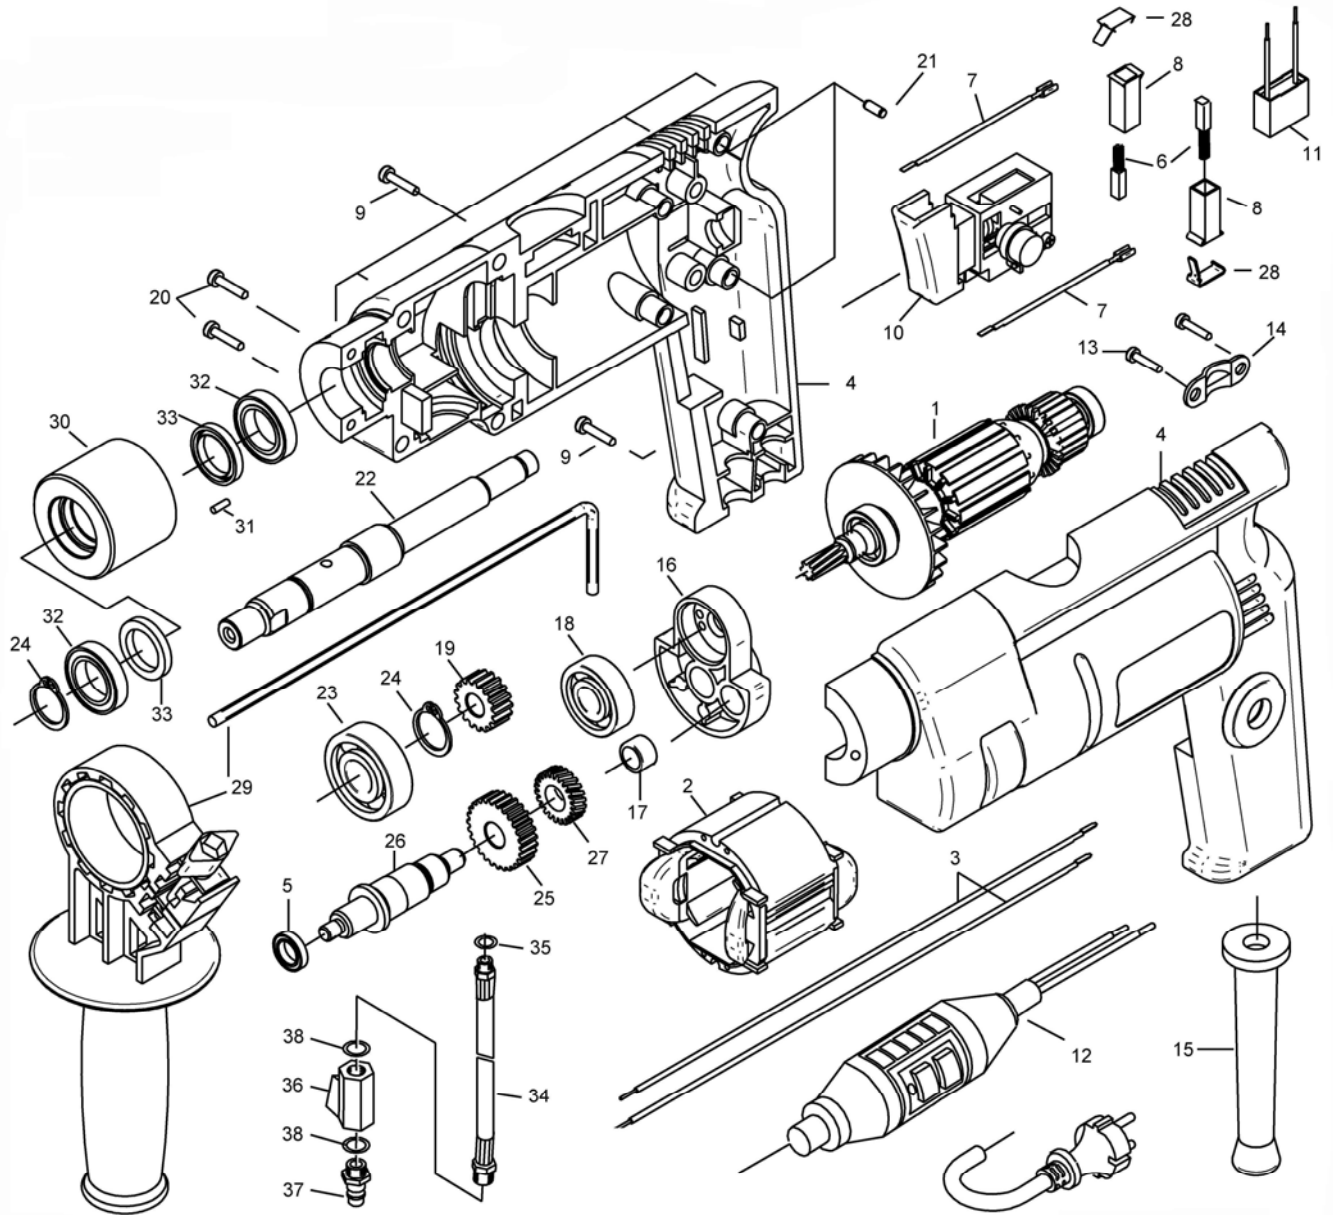

CS UNITEC, INC.

22 Harbor Avenue
Norwalk, CT 06850

Website: www.csunitec.com

Email: info@csunitec.com

Model END 712 P – Core Drill

Not responsible for typographical errors.

POS. NO.	ITEM NO.	DESCRIPTION	
1	73016100	Armature	
2	73012150	Field	
3	80600077	Wire	
4	73015263	Housing Complete	
5	9 1004 0110	Grooved Ball Bearing	
6	80900052	Carbon Brush	
7	73011184	Wire	
8	80700039	Brush Holder	
9	80201110	Screw	
10	80600140	Switch	
11	80500010	Condensor-SEE #80500014	
12	7570U262	Cord, GFCI	
13	80201251	Screw	
14	80900199	Cable Clamp	
15	83000139	Cable Sleeve	
16	73015610	Gear Case	
17	80420039	Needle Bearing	
18	9 1001 0050	Grooved Ball Bearing	
19	73015480	Gear	
20	80201111	Screw	
21	80901055	Rubber Stop	
22	73015420	Spindle	
23	9 1003 0030	Bearing	SEE # 101 583
24	80201322	Locking Ring	
25	73015470	Gear	
26	73015500	Gear Shaft	
27	73015450	Gear	
28	73015223	Clip	
29	80901015	Handle, Complete	
30	73011680	Water Housing	
31	80200582	Notched Pin	Replaces 032.0211
32	80410154	Bearing	
33	83000042	Shaft Seal	
34	83000109	Hose Complete	
35	83000106	Seal	
36	251 646	Water Valve	
37	256 573	Water Valve	Replaces 83000124

<u>POS. NO.</u>	<u>ITEM NO.</u>	<u>DESCRIPTION</u>	
38	251 648	Valve Ring-#52662&65205	#9 2126 0140 & 9 2126 0120