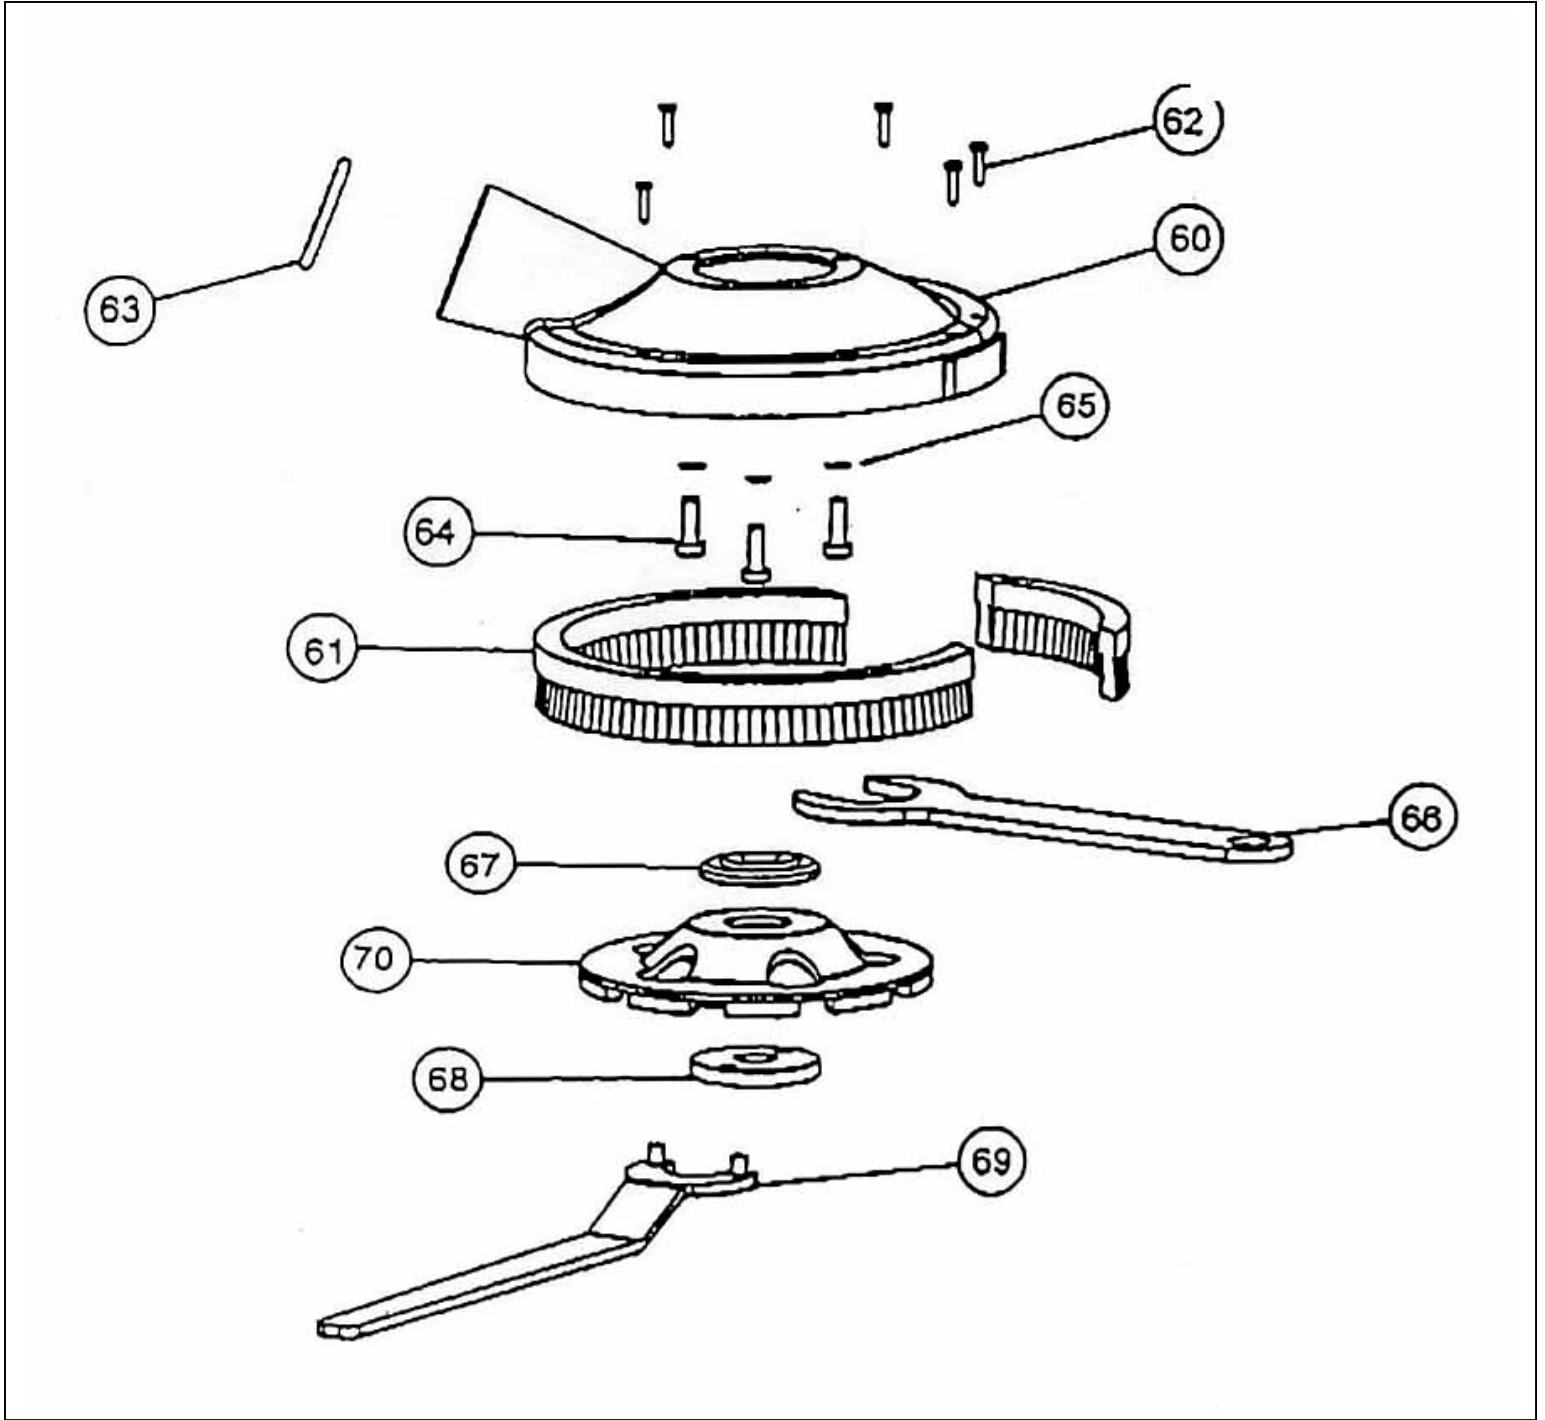

CS UNITEC, INC.

22 Harbor Avenue
Norwalk, CT 06850

Website: www.csunitec.com

Email: info@csunitec.com

Model EBS 125 Guard

Not responsible for typographical errors.

POS. NO.	ITEM NO.	DESCRIPTION	
66 + 69	37208	Set of Tools, Includes Pos.	66 + 59
60	37205	DUST HOOD COMPLETE WITH	RING
61	37202	BRUSH	
62	80201252	Screw, Self Tapping	
63	83000047	O-Ring	
64	80201202	Screw	
65	80201302	Spring Ring	
67	37206	FLANGE PLATE	
68	37207	FLANGE NUT	