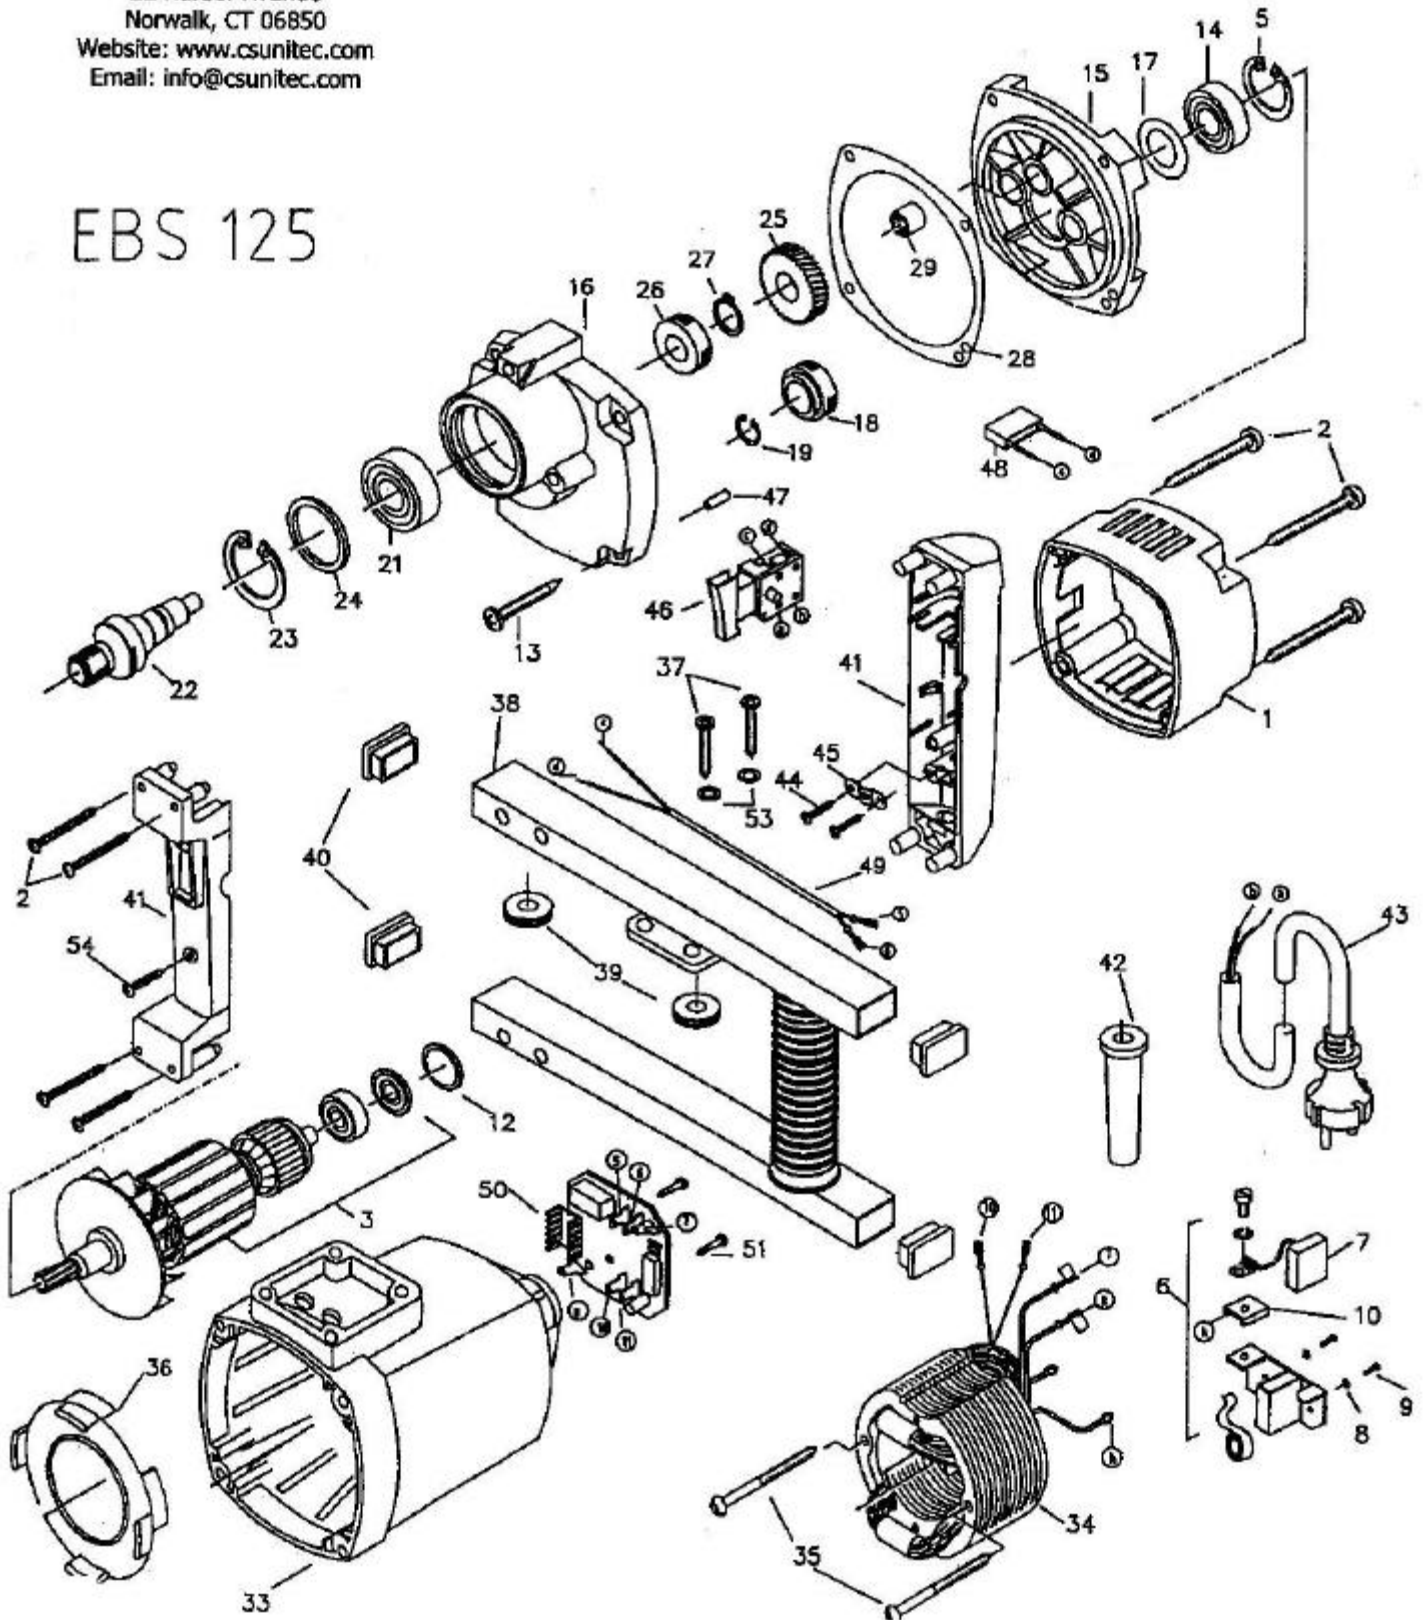

CS UNITEC, INC.
22 Harbor Avenue
Norwalk, CT 06850
Website: www.csunitec.com
Email: info@csunitec.com

EBS 125

Not responsible for typographical errors.

<u>POS. NO.</u>	<u>ITEM NO</u>	<u>DESCRIPTION</u>	
1	7132A240	Cap, Motor	
2	80201267	Screw	Replaces 050.0112
3	76319100	Rotor, Complete for EBS 125	
5	80201333	Safety Ring 28/1.2	Replaces 050.0166
6	80201196	Carbon Brush Holder	Replaces 050.0371
7	80700013	Carbon Brush	Replaces 050.0147
8	80201385	Spring Disk 34	
9	80201180	Screw CM4x12	
10	73320210	Contact Washer	
12	83000036	O-Ring	Replaces 050.0116
13	80201283	Screw, Self Tapping	
14	80410088	Grooved Ball Bearing	
15	76301610	End Shield	
16	76301400	Gearbox Housing	
17	80200510	Fitting Washer	
18	76311125	Worm Seal 1	
19	80201322	Locking Ring	
21	80410130	Bearing	Replaces 050.0221
22	76301420	Spindle	
23	80201339	C-Clip	
24	76301608	Washer	
25	76311430	Spindle Wheel	
26	76301126	Worm Seal 2	
27	80201318	Locking Ring	
28	77324620	Seal, Gearbox	
29	80420110	Needle Sleeve	Replaces 050.0161
33	7132A200	Motor Housing	Replaces 050.0141
34	76319150	Stator, Complete	
35	80201266	Screw	Replaces 032.0156
36	7132A140	Air Guiding Ring	Replaces 050.0261
37	80201277	Screw	
38	76301590	Bow Handle	
39	83000051	Cable Grommet	
40	80900000	Cover Cap	
41	7732A268/26	Handle	
42	71323255	Cable Sleeve	
43	80600060	Connection Cable	
44	80201270	Screw	
46	80600125	Switch	
47	80200582	Notched Pin	Replaces 032.0211
48	80500010	Condensor-SEE #80500014	
49	77318186	Strand	
50	76319280	Circuit Board	
51	80201252	Screw, Self Tapping	
53	80201302	Spring Ring	