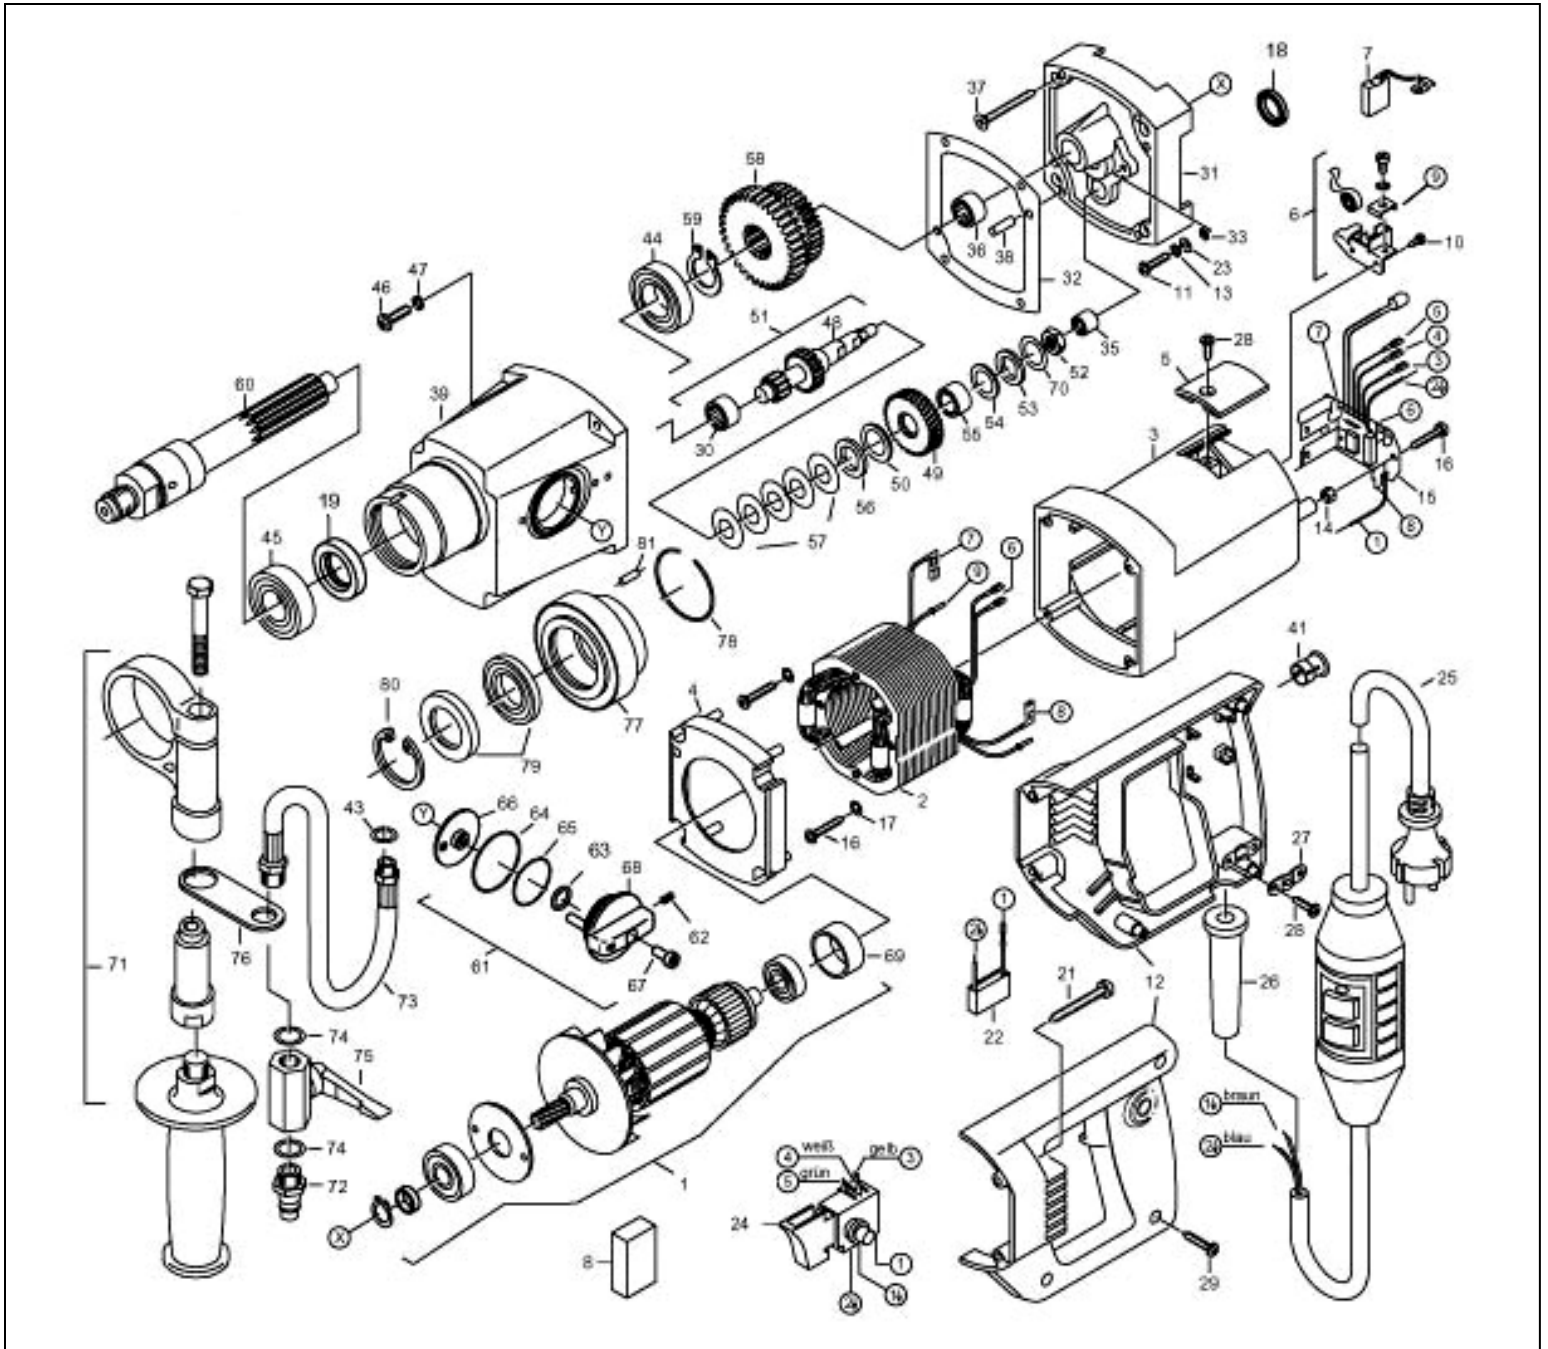

CS UNITEC, INC.

22 Harbor Avenue
Norwalk, CT 06850

Website: www.csunitec.com

Email: info@csunitec.com

Model ETN 2001 P – Core Drill

Not responsible for typographical errors.

<u>POS. NO.</u>	<u>ITEM NO.</u>	<u>DESCRIPTION</u>	
1	7342G100	Rotor Complete	
2	73329150	Field - 110 Volt	
3	80900069	Motor Housing	
4	80900072	Air Guiding Ring	
5	80900073	Brush Holder Cover	
6	80201199	Carbon Brush Holder	
7	80700040	Carbon Brush	Replaces 8070019, 80700021
8	80600306	Contact Washer	
10	80201252	Screw, Self Tapping	
11	80201131	Screw	
12	73421261	Handle Halfs, Pair	
13	80200752	Washer	
14	80201295	Plastic Nut	
15	80601149	Circuit Board	
16	80201273	Screw	
17	80201362	Locking Disk	
18	83000042	Shaft Seal	
19	83000034	Shaft Seal-SEE 83000024	
21	80201267	Screw	Replaces 050.0112
22	73320305	Condensor	
23	80201371	Washer	
24	80600116	Switch	
25	7342G262	Connecting Cable, GFI	
26	83000004	Cable Sleeve	
27	85000020	Clip	
28	80201270	Screw	
29	80201272	Screw	
30	80420116	Needle Sleeve	
31	7342F610	End Shield	
32	82000501	Gearbox Seal	
33	83000019	Ring	

<u>POS. NO.</u>	<u>ITEM NO.</u>	<u>DESCRIPTION</u>	
68	7342F540	Switch Button	
69	83000031	Bearing Seal	
70	80201307	Spring Washer	
71	7DE33695	Side Handle Complete	
72	251 650	Brass Nipple	Replaces 83000104
73	83000109	Hose Complete	
74	251 648	Valve Ring-#52662&65205	#9 2126 0140 & 9 2126 0120
75	251 646	Water Valve	Replaces 83000124
76	73321270	Mounting Panel	
77	73427405	Cap Retaining Ring	
78	80200745	Locking Ring	
79	83000070	Shaft Seal	
80	80201339	C-Clip	
81	80200582	Notched Pin	Replaces 032.0211