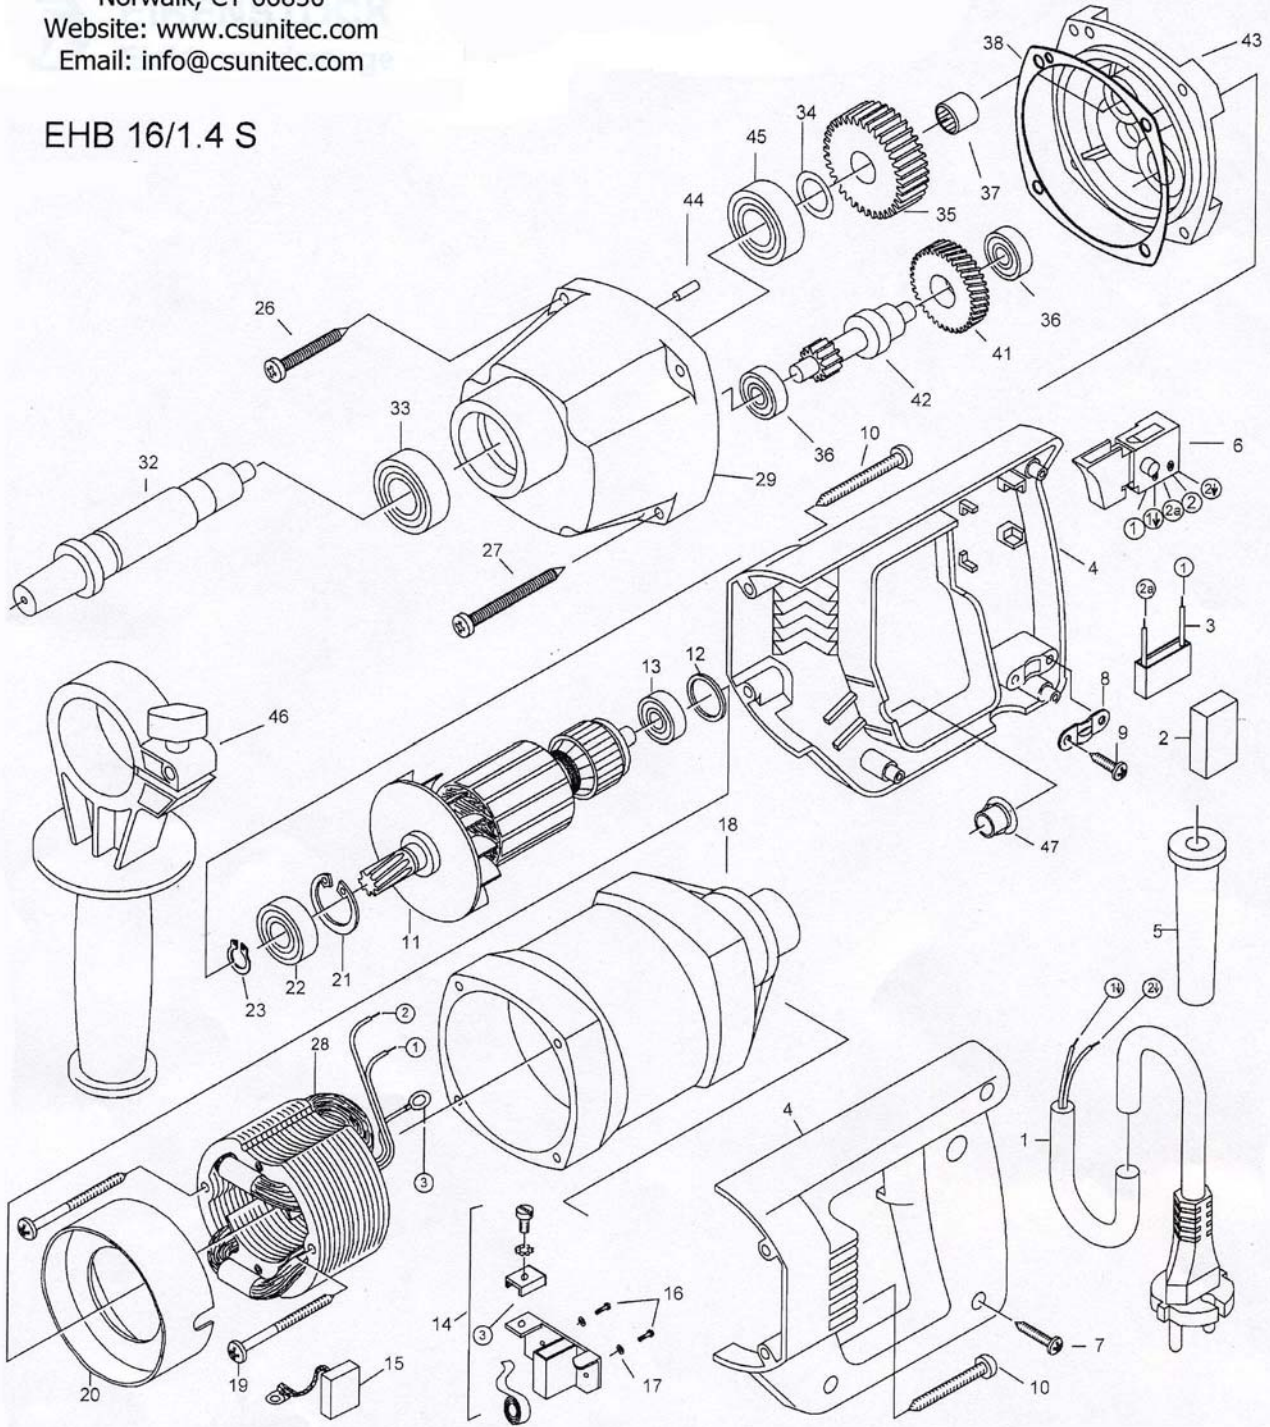

CS UNITEC, INC.

22 Harbor Avenue
Norwalk, CT 06850

Website: www.csunitec.com

Email: info@csunitec.com

EHB 16/1.4 S

Not responsible for typographical errors.

POS. NO.	ITEM NO.	DESCRIPTION	
13 + 36	80410011	Bearing	Replaces 032.0221
1	80600060	Connection Cable	
2	80600306	USE 73320210	
3	80500010	Condensor-SEE #80500014	
4	80900070	Handle Halfs	
5	83000004	Cable Sleeve	
6	80600126	Switch	
7	80201272	Screw	
8	85000020	Clip	
9	80201270	Screw	
10	80201267	Screw	Replaces 050.0112
11	7121C100	Armature	
12	83000036	O-Ring	Replaces 050.0116
14	80201196	Carbon Brush Holder	Replaces 050.0371
15	80700013	Carbon Brush	Replaces 050.0147
16	80201180	Screw CM4x12	
17	80201385	Spring Disk 34	
19	80201266	Screw	Replaces 032.0156
20	80900017	Air Deflector	
21	80201333	Safety Ring 28/1.2	Replaces 050.0166
22	80410031	Bearing	Replaces 032.0171
23	80201305	Safety Ring	
26	80201283	Screw, Self Tapping	
27	80201284	Screw	Replaces 032.0106
28	7121C150	Field	
29	71210400	Gear Housing	
32	71210420	Spindle	
33	117 668	Ball Bearing	
34	80200502	Notched Pin	
35	71210430	Gear	
37	80420110	Needle Sleeve	Replaces 050.0161
38	82000056	Seal	
41	71210470	Idler Gear	
42	71210460	Pinion	
43	71210610	Bearing Cap	
44	80200582	Notched Pin	Replaces 032.0211
45	80410032	Ball Bearing	See 114 146
46	80900034	USE 73116695	Plastic Handle Support
47	80900012	Plug	