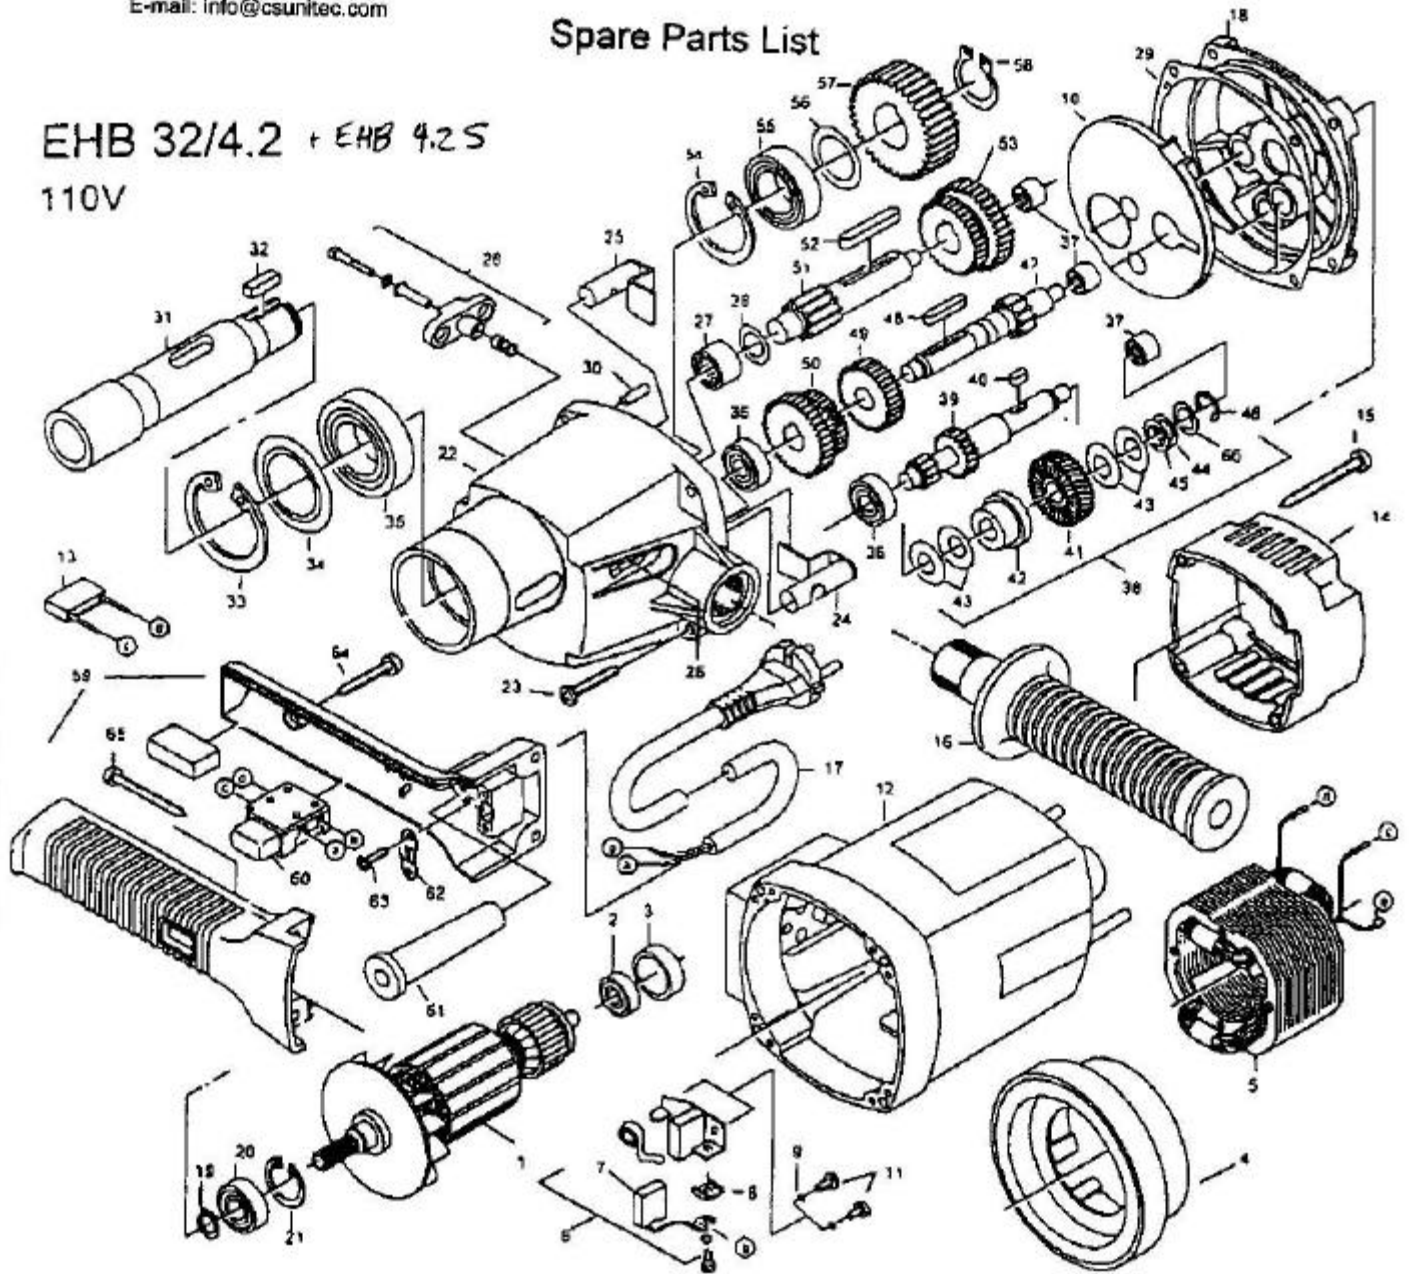

### Spare Parts List

**EHB 32/4.2 + EHB 4.2S**  
110V

*Not responsible for typographical errors.*

<u>POS. NO.</u>	<u>ITEM NO.</u>	<u>DESCRIPTION</u>	
1	7154D100	Rotor	
2	80410021	Ball Bearing	See 100 579
3	73320315	Bearing Seal	
4	71540140	Air Guiding Ring	
5	7154D150	Stator	
6	80201199	Carbon Brush Holder	
7	80700019	REPLACED BY 80700040	
8	73320210	Contact Washer	
9	80201385	Spring Disk 34	
10	7854A625	Grease Chamber	
11	80201180	Screw CM4x12	
12	7742A200	Motor Housing	
13	80500010	Condensor-SEE #80500014	
14	7742A240	Motor Cap	
15	80201267	Screw	Replaces 050.0112
16	7154A590	Additional Handle	
17	80600060	Connection Cable	
18	7154A610	End Shield	
19	80201320	Safety Ring	Replaces 050.0176
20	80410031	Bearing	Replaces 032.0171
21	80201333	Safety Ring 28/1.2	Replaces 050.0166
22	71540400	Gearbox Housing	
23	80201292	Screw 4.2x16	
24	71540530	Coupling Bolt	
25	71540520	Coupling Bolt	
26	71540545	Gear Switch	Replaces 040.0286
27	80420001	Needle Bearing	
28	71540517	Disk of Needle Bearing	
29	74429620	Paper Seal	
30	80200580	Notched Pin 5x16	
31	74527420	Work Spindle	
32	80200606	Fitting Spring	
33	80201338	Locking Ring	
34	71540426	Disk F. Grooved Ball Bearing	
35	80410070	Grooved Ball Bearing	
36	80410020	Bearing	
37	80420110	Needle Sleeve	Replaces 050.0161
38	7154A493	Coupling, Complete	
39	71540490	Intermediate Shaft	
40	71540495	Fitting Spring	
41	7752A550	Coupling Wheel	
42	71540560	Coupling Half	
43	80200713	Spring	
44	71540607	Pressure Disk	