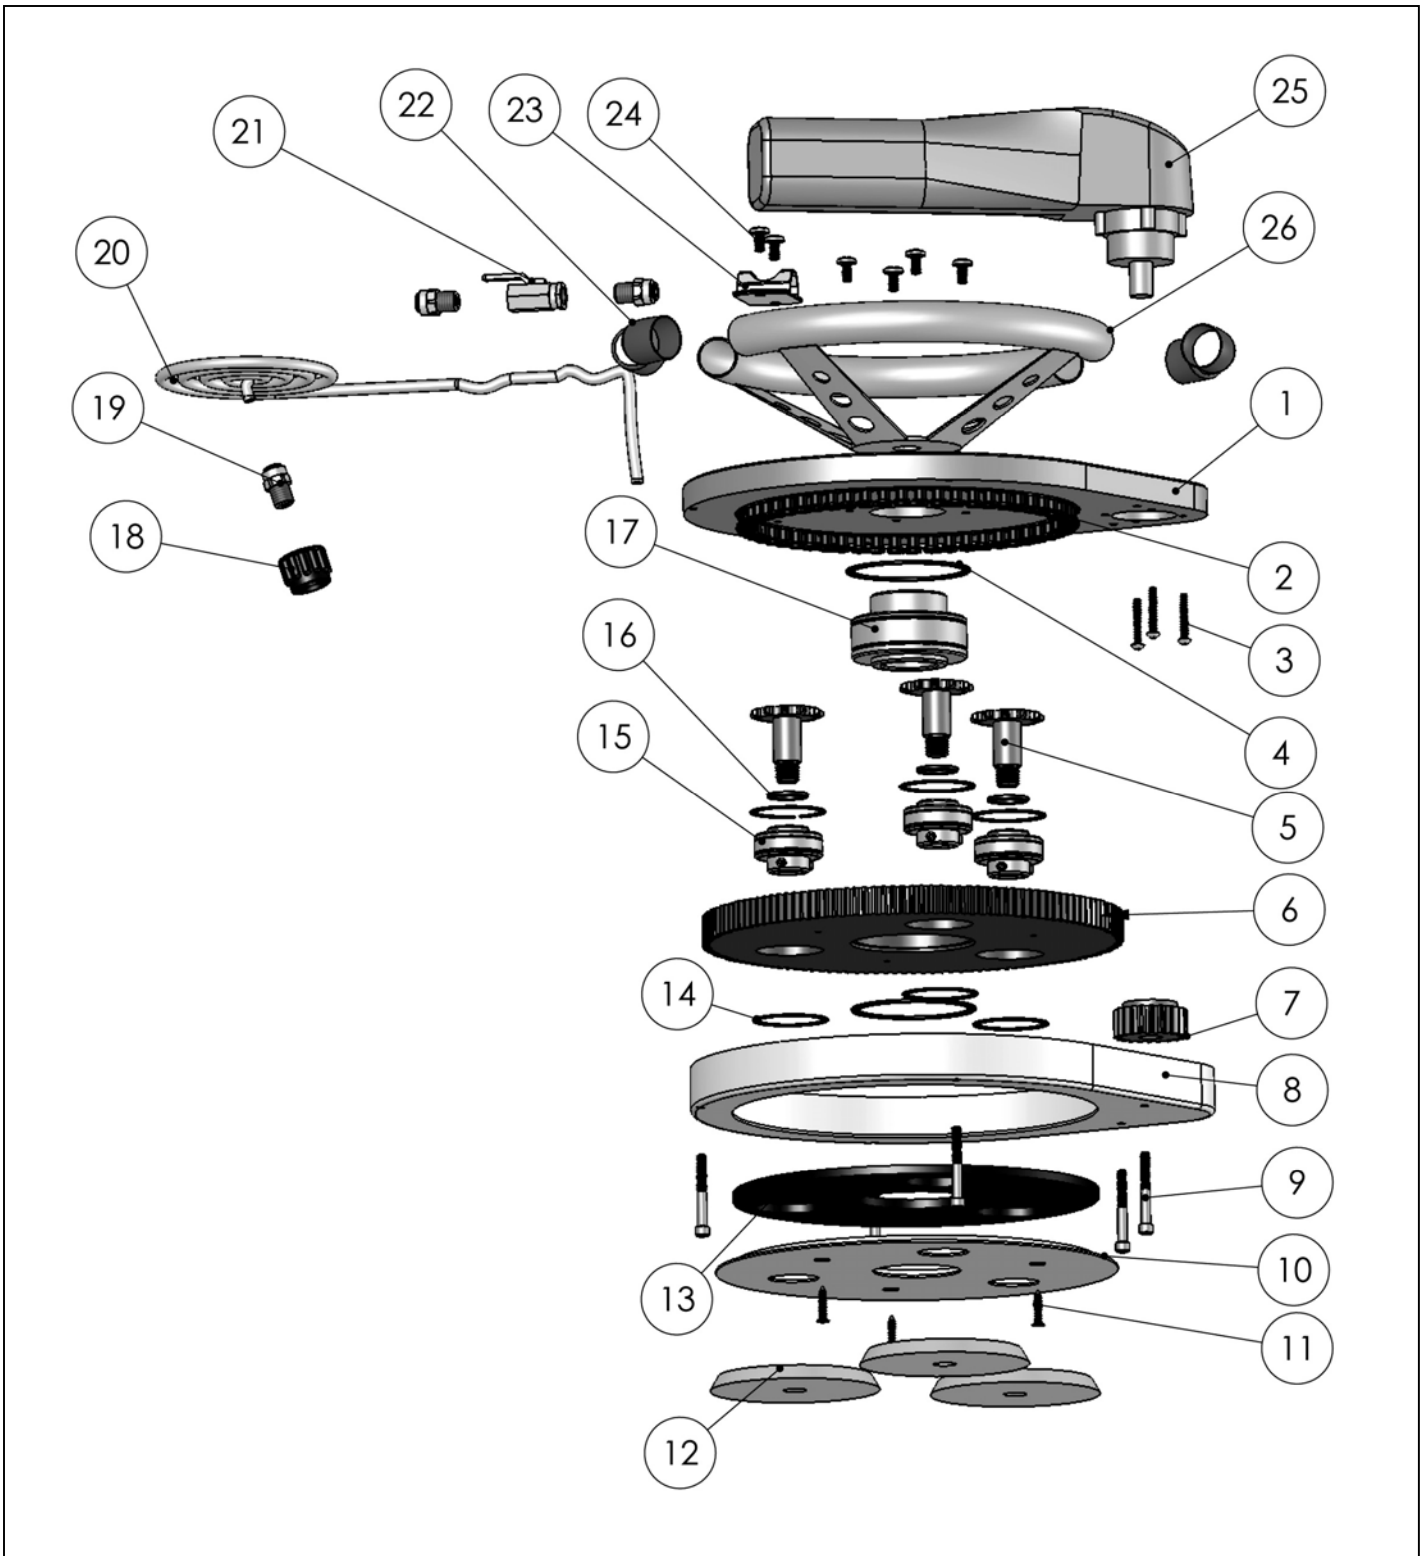

CS UNITEC, INC.

22 Harbor Avenue
Norwalk, CT 06850

Website: www.csunitec.com

Email: info@csunitec.com

Model DS 301 Planetary Polisher

Not responsible for typographical errors.

POS. NO.	ITEM NO.	DESCRIPTION
1	IPT-DS01	Base Aluminum
2	IPT-DS02	Chain
3	IPT-DS03	Round Head Screw
4	IPT-DS04	C-Clip
5	IPT-DS05	Sprocket
6	IPT-DS06	Spur Gear 12 Inch
7	IPT-DS07	Spur Gear 2 Inch
8	IPT-DS08	Cover Ring
9	IPT-DS09	Screw, Sprocket Head Cap
10	IPT-DS10	Cover Plate
11	IPT-DS11	Flat Head Screw
12	IPT-DS12	Back up Pad, Rigid
13	IPT-DS13	Dust Cover Gasket
14	IPT-DS14	C-Clip ER 12, Platen Bearing
15	IPT-DS15	Bearing ER 12, Platen
16	IPT-DS16	Washer, Sprocket
17	IPT-DS17	Bearing, Center
18	IPT-DS18	Garden Hose Adapter
19	IPT-DS19	Hose Fitting
20	IPT-DS20	Water Hose
21	IPT-DS21	Ball Valve, Brass, One Way
22	IPT-DS22	Steering Wheel Cap
23	IPT-DS23	Bracket
24	IPT-DS24	Binding Head Screw
25	IPT-DS25	Motor
26	IPT-DS26	Steering Wheel
27	IPT-DS27	Crate