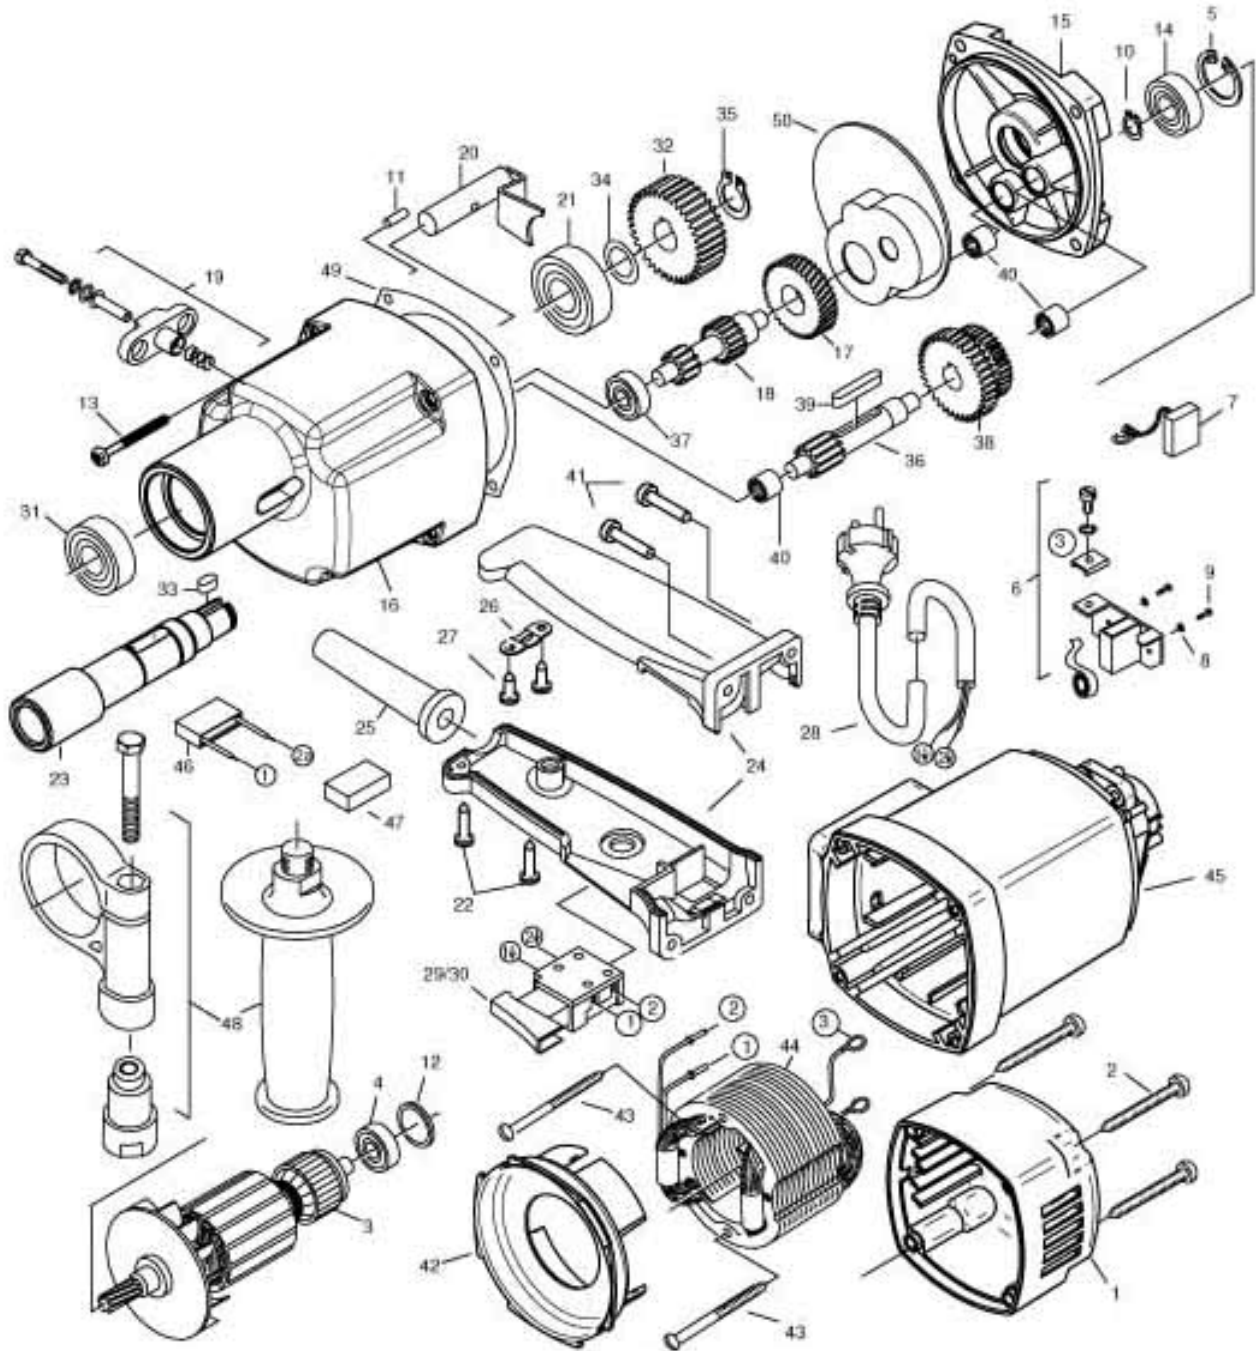

CS UNITEC, INC.

22 Harbor Avenue
Norwalk, CT 06850

Website: www.csunitec.com

Email: info@csunitec.com

**Model EHB 20/2.4 and EHB 20/2.4 S
Electric Drill**