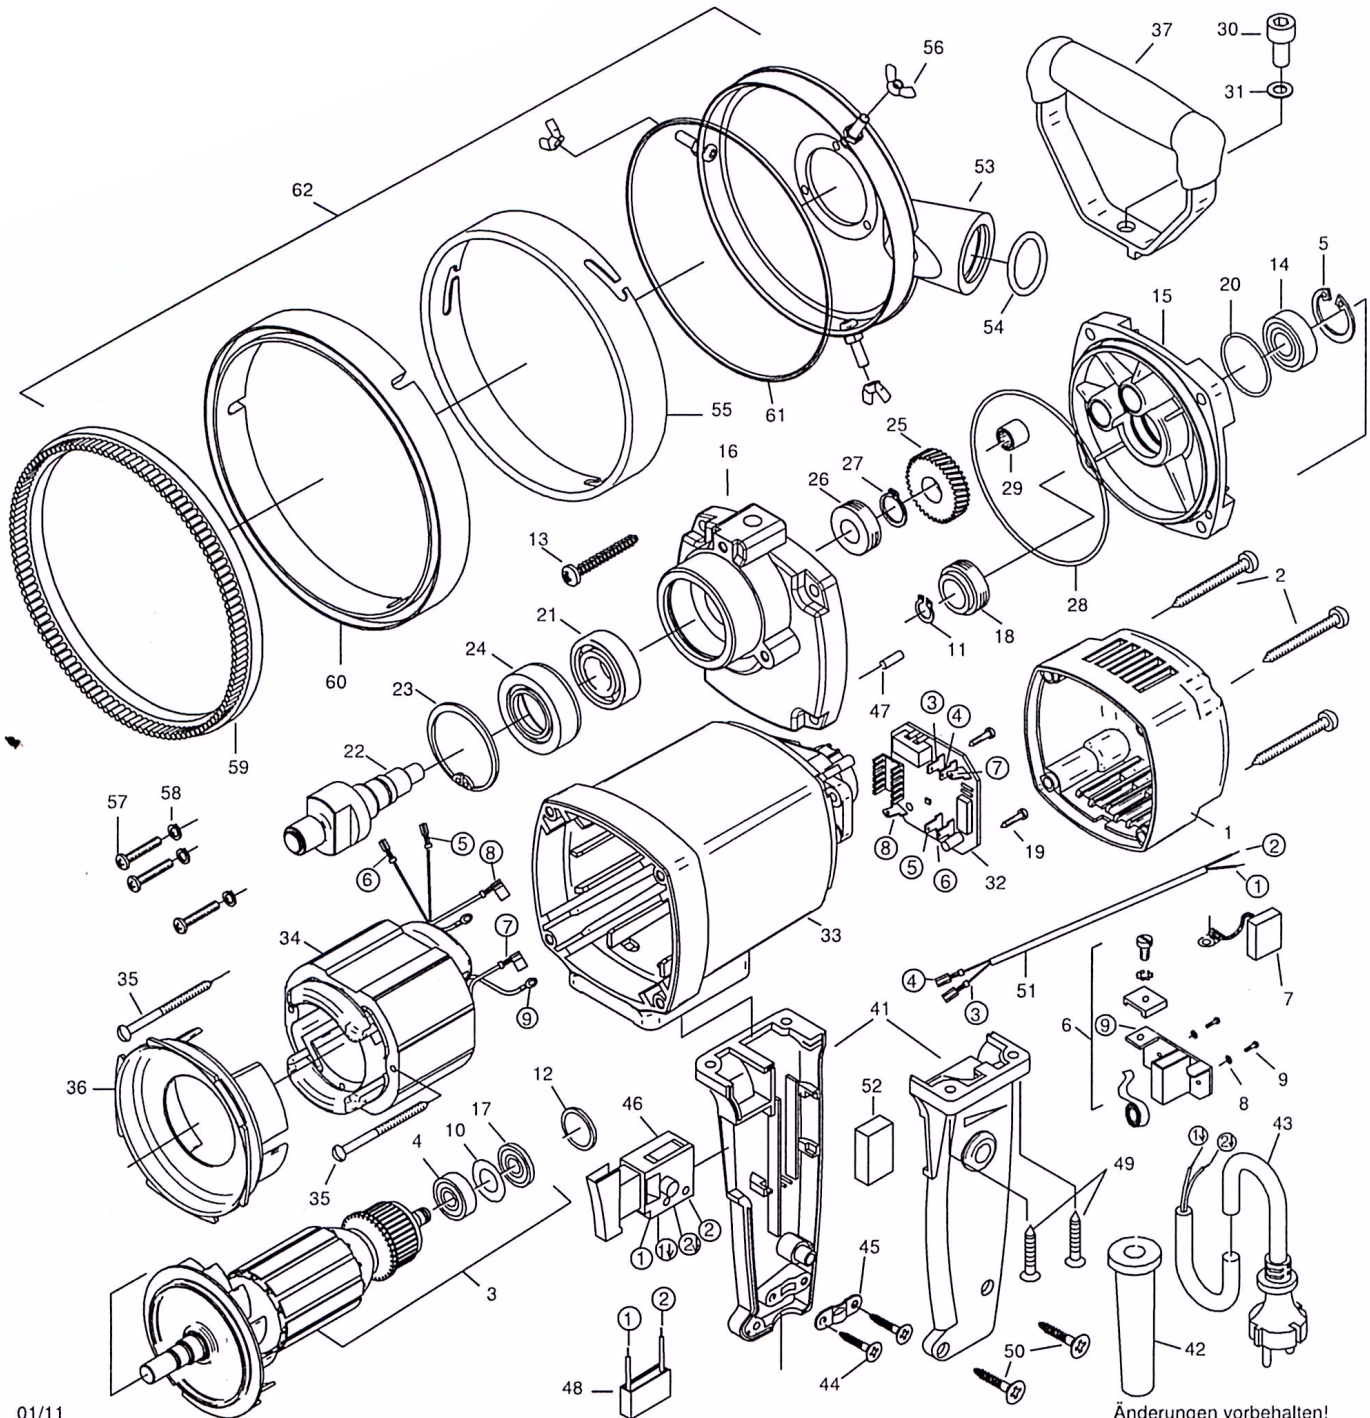

PLEASE SPECIFY TOOL MODEL # WHEN ORDERING PARTS

PARTS BREAKDOWN	Model #: EPF 1503	Bulletin #: 07-2021
PARTS LISTING	Description: Concrete Scouring Machine	Prepared By: JCN
	Date: 7/23/2021	

EPF 1503 – CONCRETE SCOURING MACHINE PARTS BREAKDOWN