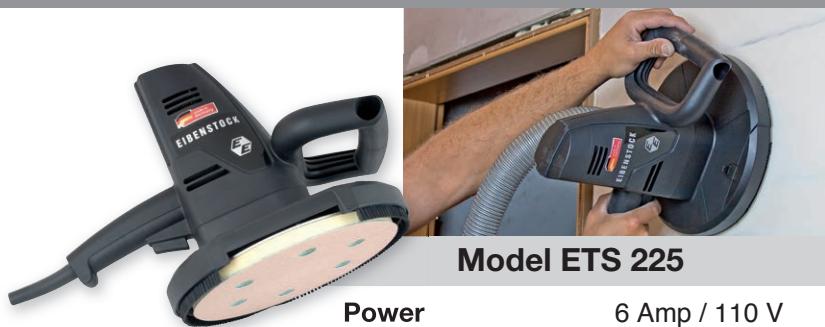

Drywall Sander, Plaster Smoothers & Board Sander

ETS 225

Lightweight and handy for tight spaces and small rooms

- Special dust hood with detachable segment allows sanding to the edge of the surface
- Motor is located above the sanding disc, away from dust, for longer tool life
- Coupled with a dust extraction vacuum, dust-free sanding discs reduce airborne dust for a cleaner and safer working environment
- Stepless speed control

Model ETS 225

Power	6 Amp / 110 V
Disc Diameter	9"
Load Speed	0-1,450 RPM
No-Load Speed	2,300 RPM
Plate Connection	Velcro
Weight	6 lbs.

For sanding accessories, see page 38.

Plaster Smoothing Machines

Smooth, scrape and clean plaster surfaces

- Stepless speed control
- 14-1/2" diameter disc for covering large surfaces
- Lightweight
- Balanced handles for easier gliding along the surface

EPG 400

EPG 400 WP

Model EPG 400 WP is equipped with water supply for moistening of the wall with an atomized spray.

Insulation Board Sander

Sand foamed polystyrene and insulation

- Powerful, high-torque motor with stepless speed control
- Dust hood with brush rim, perforated sanding discs and dust extraction port allow for dust-free sanding when connected to industrial vacuum
- 14-1/2" diameter disc for covering large surfaces