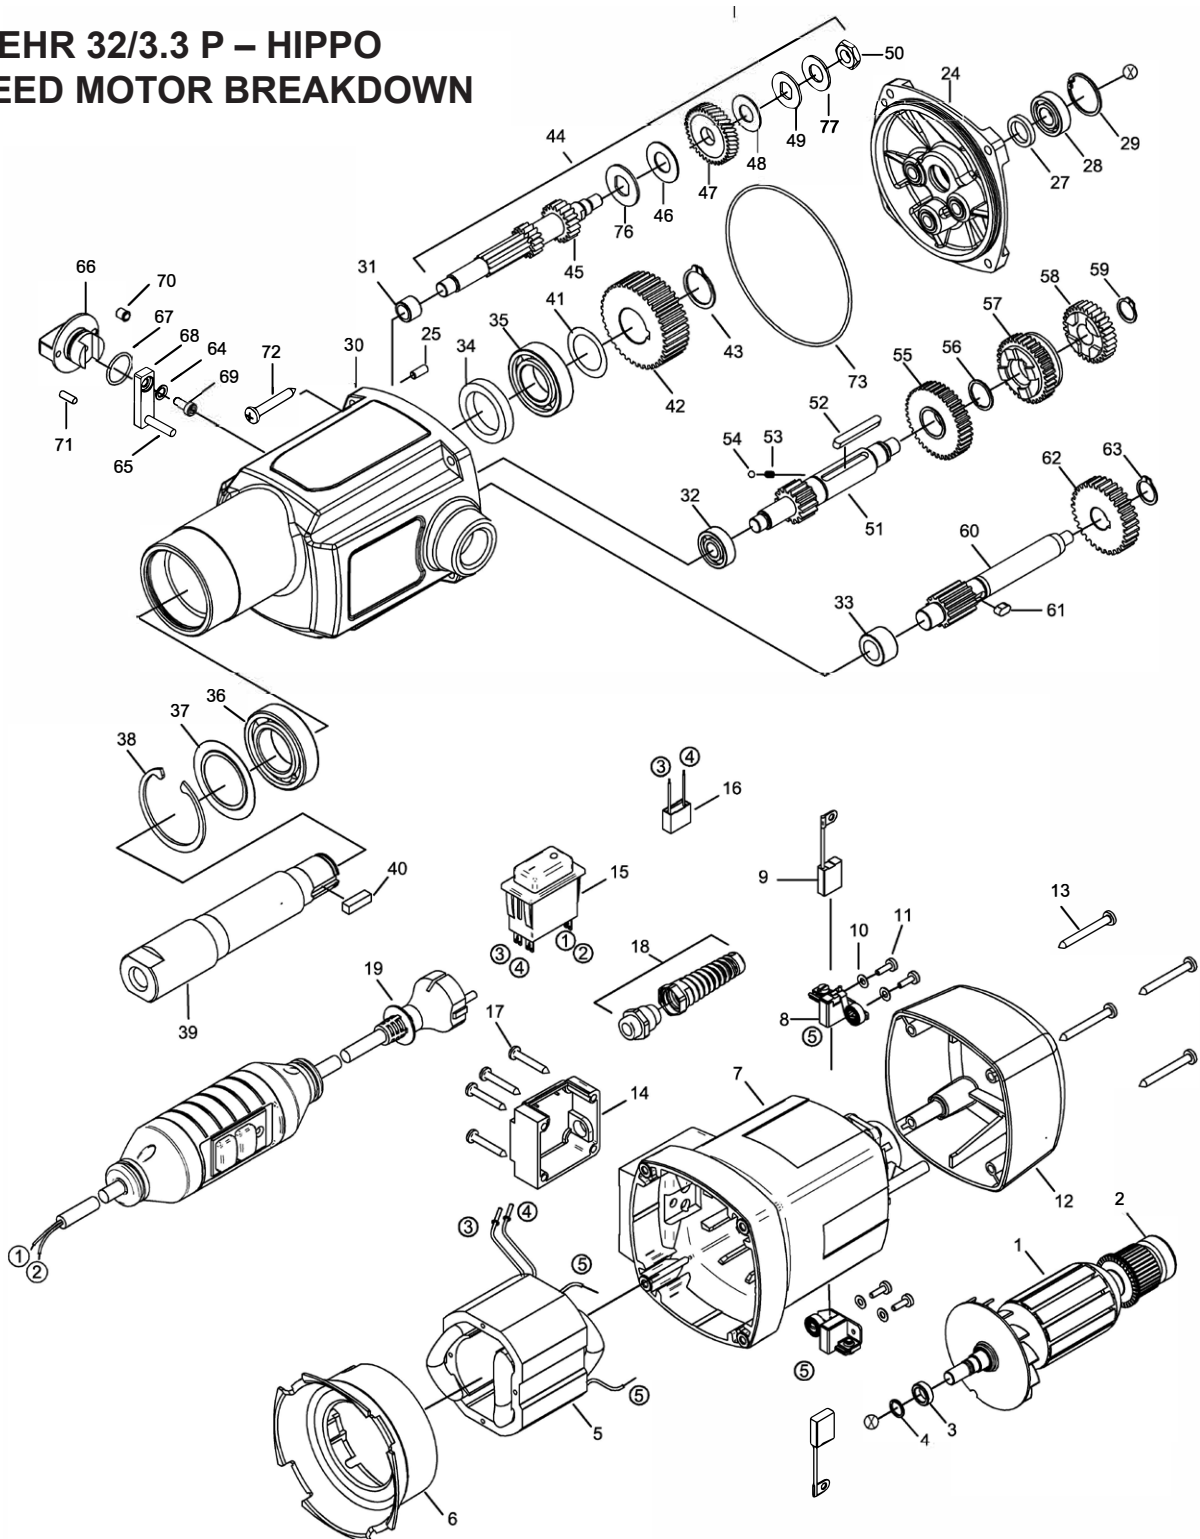

PLEASE SPECIFY TOOL MODEL # WHEN ORDERING PARTS

PARTS BREAKDOWN	Model #: EHR 32/3.3 P	Bulletin #: 02-2020
PARTS LISTING	Description: Portable Magnetic Drill	Prepared By: JCN
	Date: 2/1/2020	

EHR 32/3.3 P – HIPPO 3-SPEED MOTOR BREAKDOWN