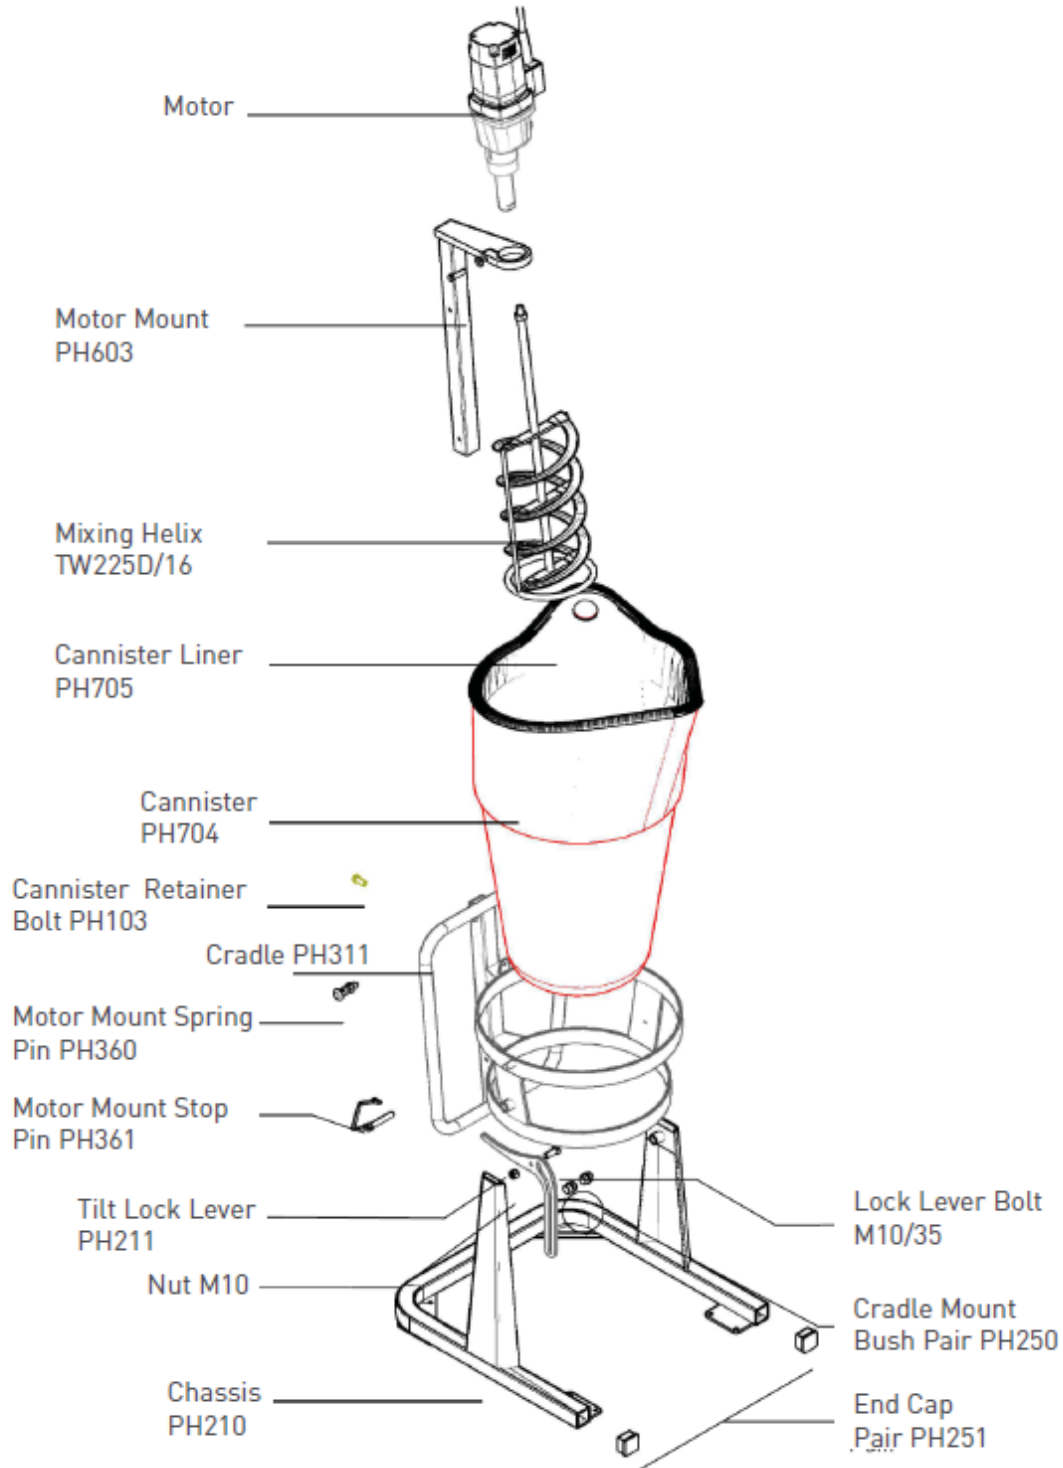

PLEASE SPECIFY TOOL MODEL # WHEN ORDERING PARTS

PARTS BREAKDOWN	Model #: PMH80-series	Bulletin #: 03-2017
PARTS LISTING	Description: Hippo Portamix Cart	Prepared By: SCW
WIRING DIAGRAM	Date: 3/02/2017	

PMH80-series Hippo breakdown

PLEASE SPECIFY TOOL MODEL # WHEN ORDERING PARTS

PARTS BREAKDOWN	Model #: PMH80-series	Bulletin #: 03-2017
PARTS LISTING	Description: Hippo Portamix Cart	Prepared By: SCW
WIRING DIAGRAM	Date: 3/02/2017	