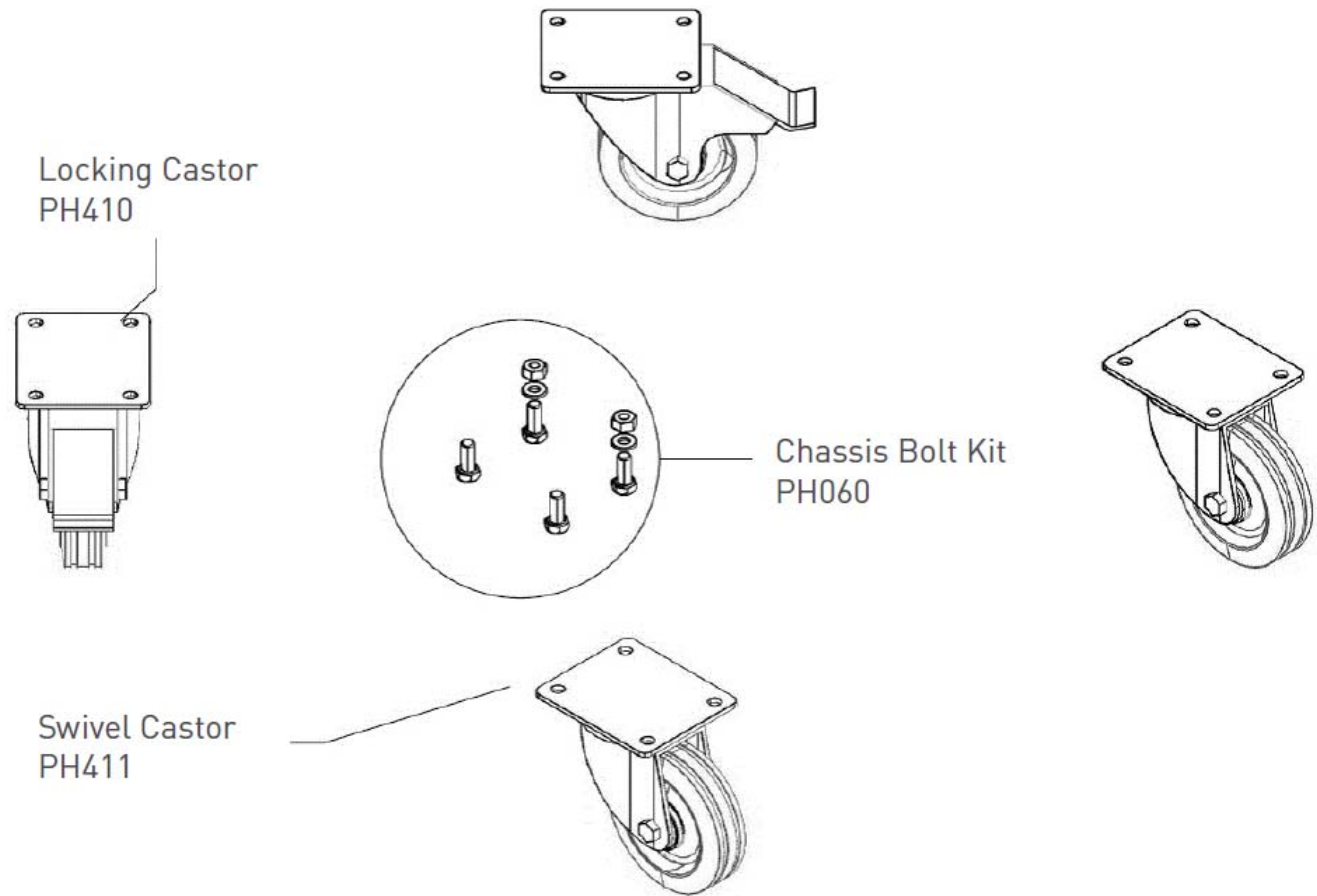

PLEASE SPECIFY TOOL MODEL # WHEN ORDERING PARTS

PARTS BREAKDOWN	Model #: PMH80-series	Bulletin #: 03-2017
PARTS LISTING	Description: Hippo Portamix Cart	Prepared By: SCW
WIRING DIAGRAM	Date: 3/02/2017	

PMH80-series Hippo breakdown

PLEASE SPECIFY TOOL MODEL # WHEN ORDERING PARTS

PARTS BREAKDOWN	Model #: PMH80-series	Bulletin #: 03-2017
PARTS LISTING	Description: Hippo Portamix Cart	Prepared By: SCW
WIRING DIAGRAM	Date: 3/02/2017	

PMH80-series Hippo breakdown

To order these items as a complete kit use part number: PH500