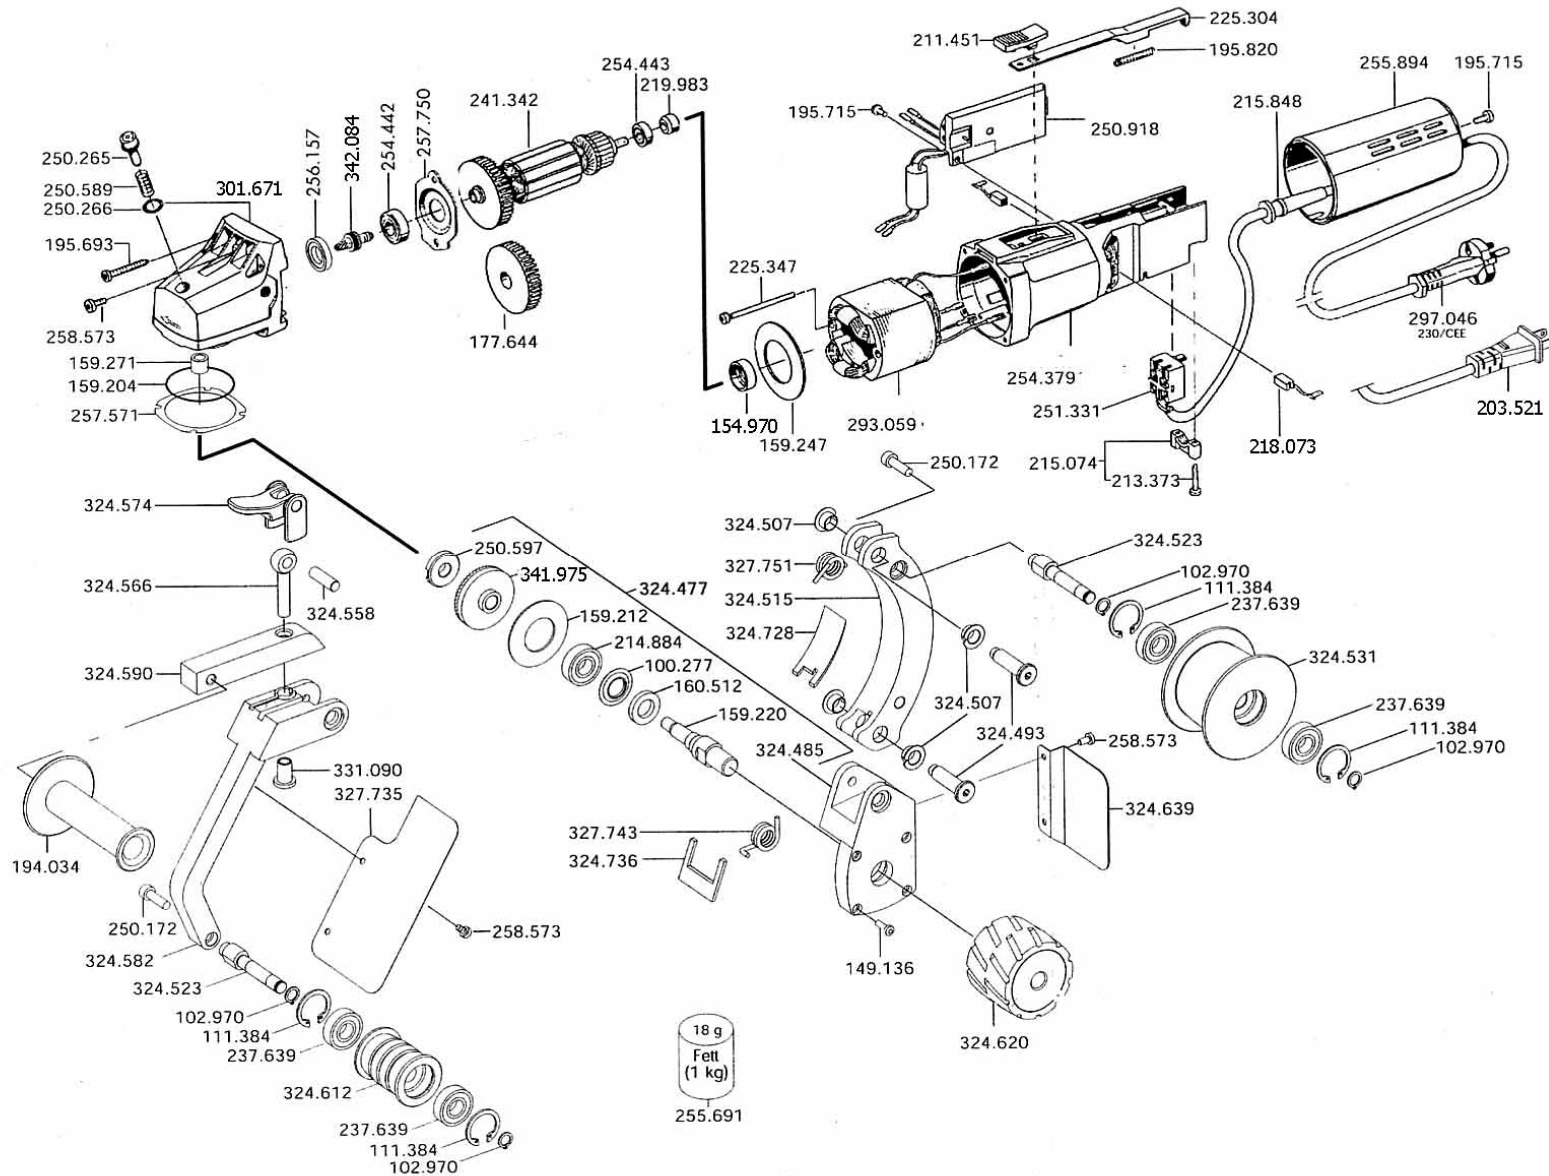

# Model LRP 1503 VRA – Pipe Sander

*Not responsible for typographical errors.*

<u>ITEM NO.</u>	<u>DESCRIPTION</u>	
100 277	Sealing Ring	See P/N 108 111
102 970	Snap Ring	
111 384	Lock Ring	
149 136	Screw	
154 970	Bearing Ring	Old # 209 139
159 204	Sealing Ring	
159 212	Spring Washer	
159 220	14MM Spindle	See 164 038 for 110 Volt
159 247	Air Guide	
159 271	Needle Bearing	SEE 189 251
160 512	Seal Ring	
177 644	Fan	
194 034	Side Handle	
195 693	Screw	
195 715	Screw	
195 820	Compression Spring	
203 521	Cable with Plug, 110 VOLT	
211 451	Control Lever	
213 373	Screw	
214 884	Ball Bearing	SEE #'S 9 1003 0020 OR 114
215 074	Cable Clamp	replaces 208.949
215 848	Rubber Sleeve	
218 073	Carbon Brush	Old #159 344
219 983	Magnetic Ring	
225 304	Control Rod	
225 347	Torx Head Screw	
237 639	Bearing	
241 342	Armature	
250 172	Screw	
250 265	Lock Button	
250 266	Sealing Ring	
250 589	Compression Spring	
250 597	Locking Disc	
250 918	Electronic	OLD # 241 385
251 331	Switch	
254 379	Motor Case	SEE # 225 320 FOR STOCK
254 442	Bearing	SEE # 100 579
254 443	Bearing	SEE # 100 587
255 691	Grease	

*Not responsible for typographical errors.*

<u>ITEM NO.</u>	<u>DESCRIPTION</u>	
255 894	Cover	
256 157	Seal	Replaces 251 579
257 571	Spacer	
257 750	Plate	
258 573	Screw	
293 059	Field	
301 671	Gear Case	Replaces 276 642
324 477	Spindle and Gear Complete	
324 485	Drive Roller Support	
324 493	Pivot Pin	
324 507	Bushing	
324 515	Arm 1	
324 523	Axel	
324 531	LARGE GUIDE ROLLER	
324 558	Pin	
324 566	Pivot Pin	
324 574	Lever	
324 582	Arm 2	
324 590	Arm 3	
324 612	SMALL GUIDE ROLLER	
324 620	DRIVE ROLLER FOR BOA	
324 639	Guard Plate	
324 728	Felt	
324 736	Felt	
327 735	Guard	
327 743	Spring	
327 751	Spring	
331 090	Bushing	
341 975	Crown Wheel	
342 084	Pinion	REPLACES 164 046