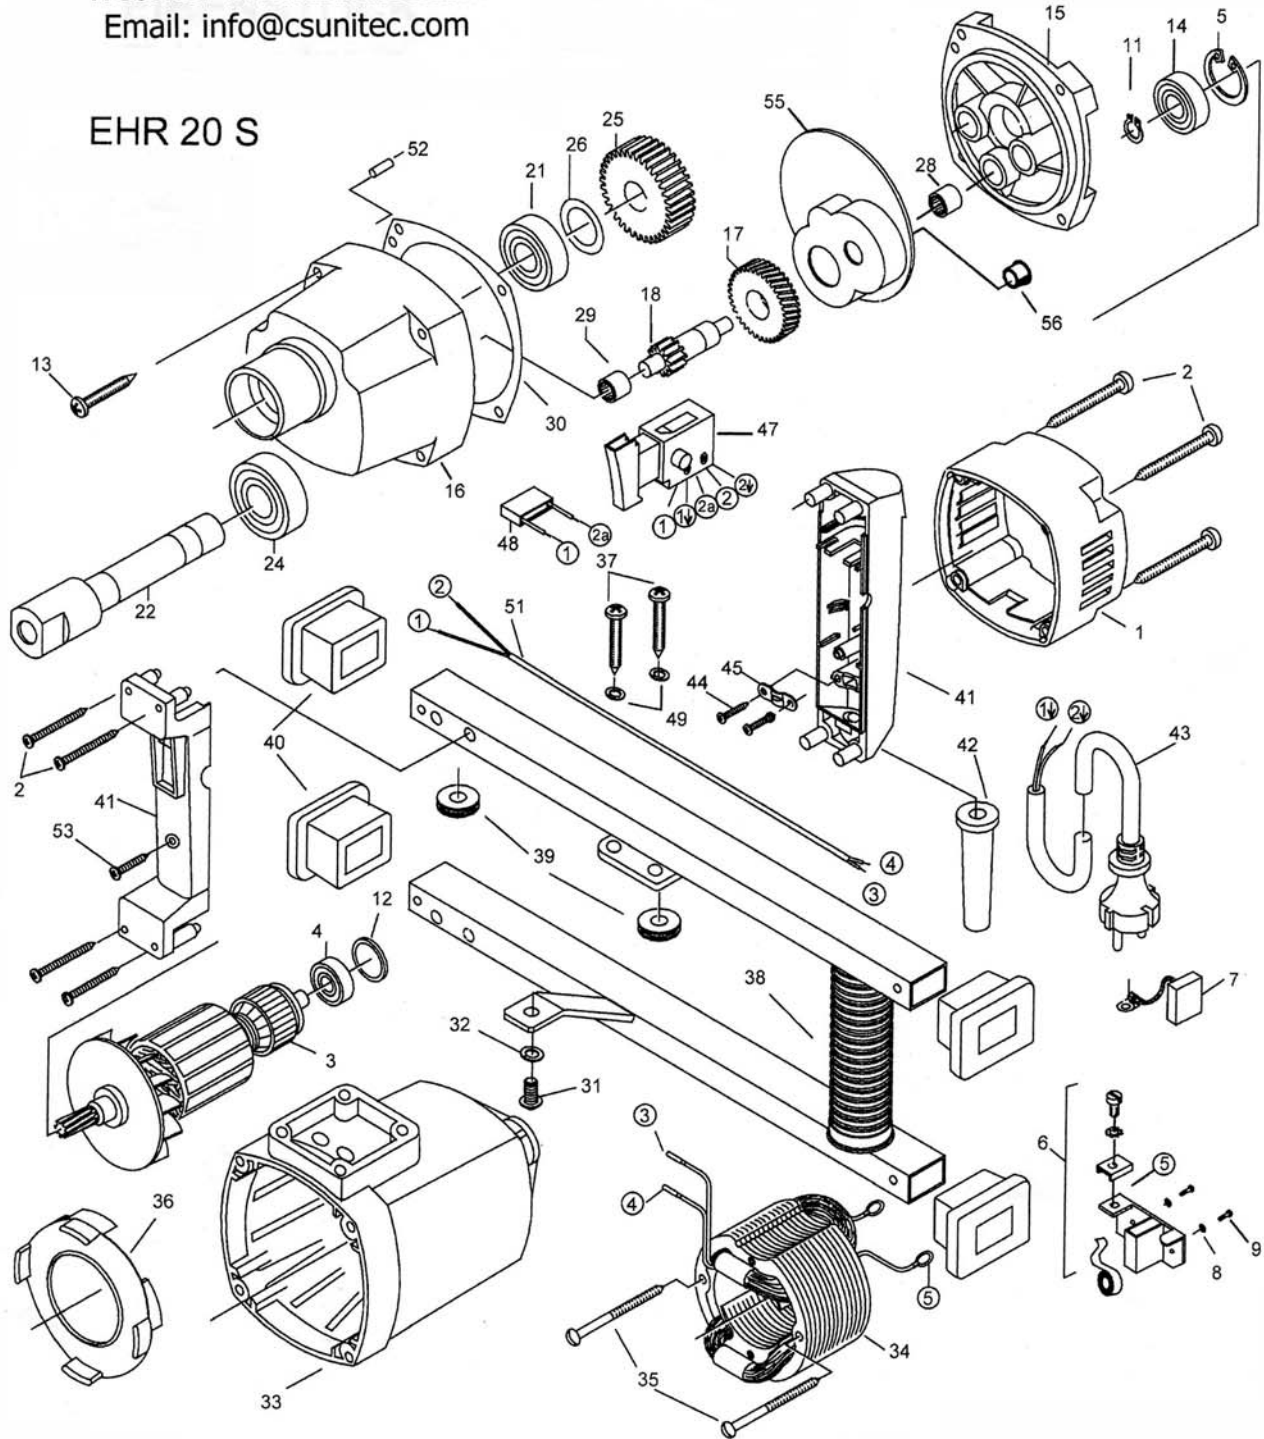

## EHR 20 S

*Not responsible for typographical errors.*

<b>POS. NO.</b>	<b>ITEM NO.</b>	<b>DESCRIPTION</b>	
1	7132A240	Cap, Motor	
2	80201267	Screw	Replaces 050.0112
3	7731D100	Rotor Complete	
4	80410011	Bearing	Replaces 032.0221
5	80201333	Safety Ring 28/1.2	Replaces 050.0166
6	80201196	Carbon Brush Holder	Replaces 050.0371
7	80700013	Carbon Brush	Replaces 050.0147
8	80201385	Spring Disk 34	
9	80201180	Screw CM4x12	
10	73320210	Contact Washer	
11	80201305	Safety Ring	
12	83000036	O-Ring	Replaces 050.0116
13	80201284	Screw	Replaces 032.0106
14	80410031	Bearing	Replaces 032.0171
15	77310610	End Shield of Gear	
16	77310400	Gearbox Housing	
17	74010470	Intermediate Wheel	
18	77310490	Pinion Shaft	
21	80410043	Bearing 6003	
22	77311420	Work Spindle	
24	80410130	Bearing	Replaces 050.0221
25	77311430	Spindle Wheel	
26	80200507	Fitting Washer	
28	80420110	Needle Sleeve	Replaces 050.0161
29	80420115	Needle Bearing	
33	7132A200	Motor Housing	Replaces 050.0141
34	7731D150	Stator Complete	
35	80201266	Screw	Replaces 032.0156
36	7132A140	Air Guiding Ring	Replaces 050.0261
37	80201277	Screw	
38	7732A590	H-Handle	
39	83000051	Cable Grommet	
40	7732A594	Knob, Rubber	
41	7732A268/269	Handle	
42	71323255	Cable Sleeve	
43	80600060	Connection Cable	
44	80201271	Screw 4.2x16	
45	71540330	Locking Flange	
47	80800122	SEE # 80600135	
48	80600010	Anti Parasit Cond.	
49	80201302	Spring Ring	
51	7732A156	Strand	
52	80200502	Notched Pin	
53	80201250	Screw	