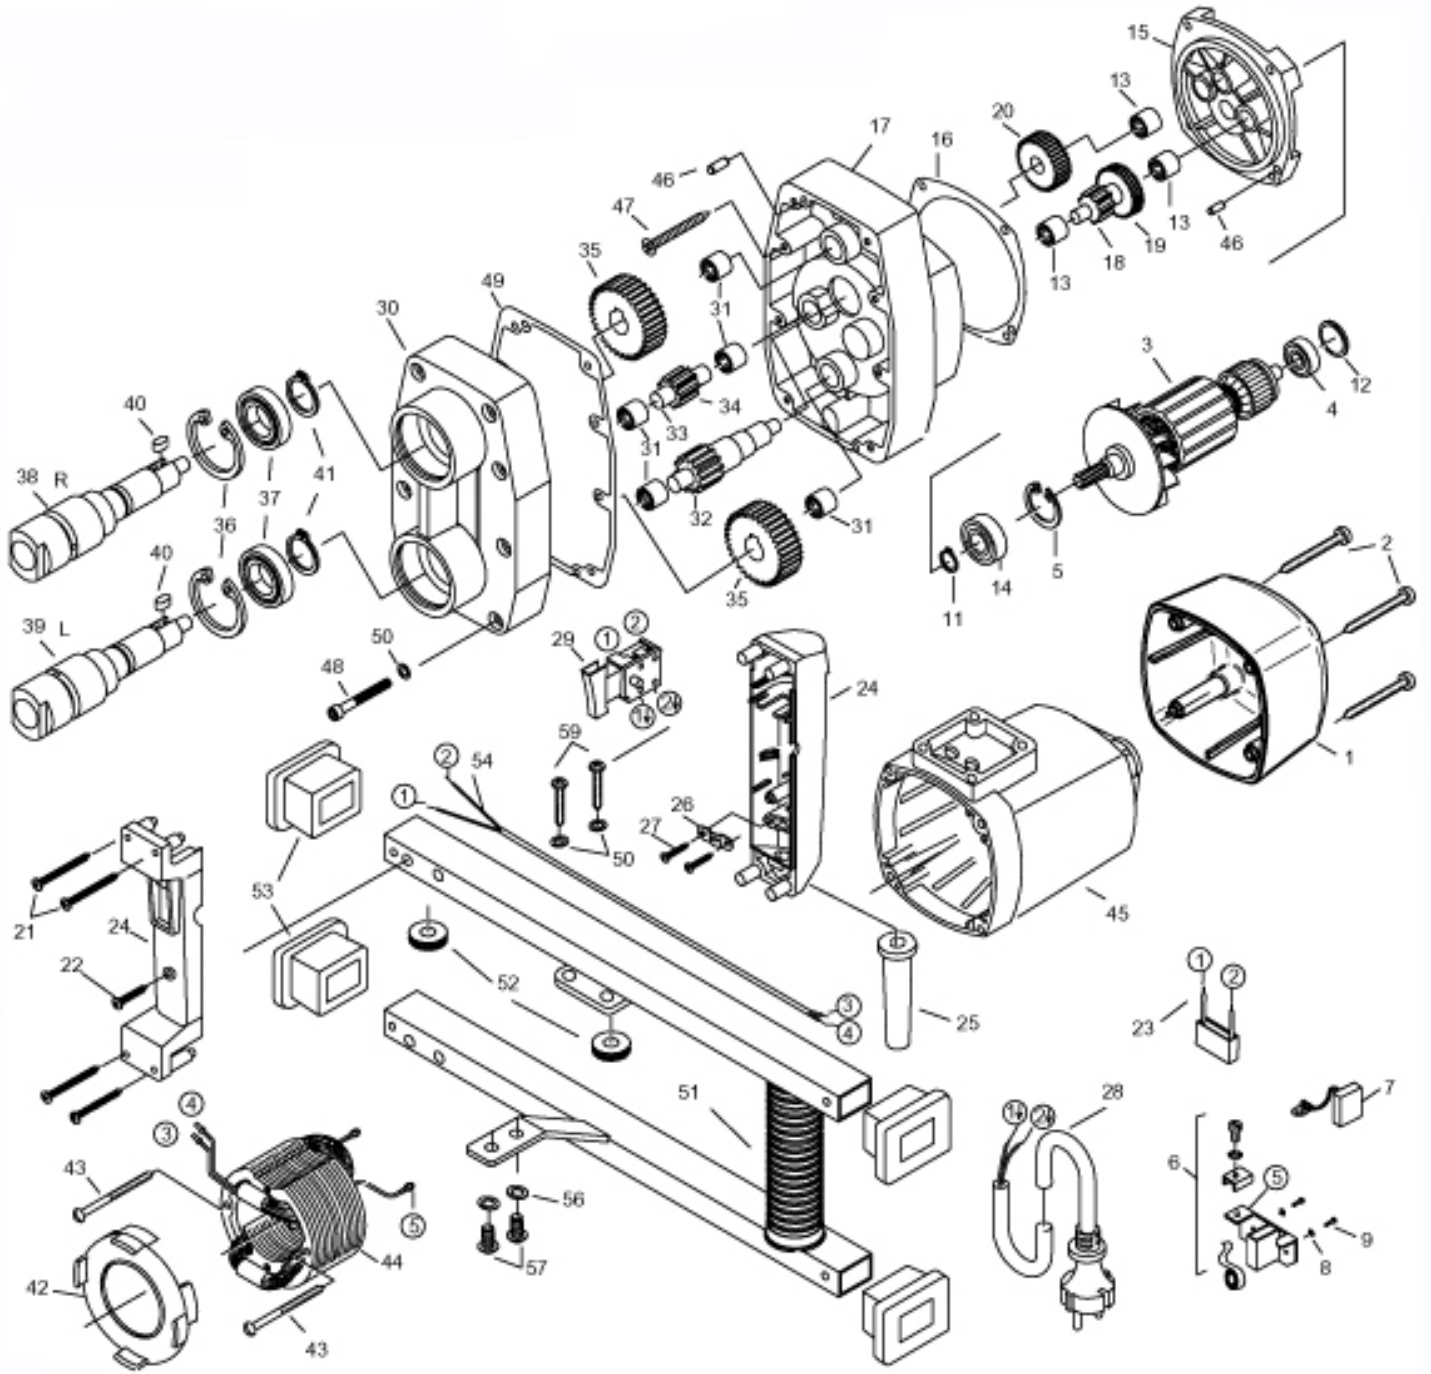

CS UNITEC, INC.

22 Harbor Avenue
Norwalk, CT 06850

Website: www.csunitec.com

Email: info@csunitec.com

Model EZR 21 S - Mixer

Not responsible for typographical errors.

<u>POS. NO.</u>	<u>ITEM NO.</u>	<u>DESCRIPTION</u>	
1	80900182	Cap	
2	80201284	Screw	Replaces 032.0106
3	7132D100	Armature	Replaces 050.0186
4	80410011	Bearing	Replaces 032.0221
5	80201333	Safety Ring 28/1.2	Replaces 050.0166
6	80201196	Carbon Brush Holder	Replaces 050.0371
7	80700013	Carbon Brush	Replaces 050.0147
8	80201385	Spring Disk 34	
9	80201180	Screw CM4x12	
11	80201320	Safety Ring	Replaces 050.0176
12	83000036	O-Ring	Replaces 050.0116
13	80420110	Needle Sleeve	Replaces 050.0161
14	80410031	Bearing	Replaces 032.0171
15	7132A610	Gear Cap	Replaces 050.0236
16	82000054	Seal	
17	77810400	Intermate Housing	
18	77810500	Pinion Shaft	
19	7132A470	Gear	Replaces 050.0251
20	77810470	Gear	
21	80201267	Screw	Replaces 050.0112
22	80201280	Screw	
23	80500010	Condensor-SEE #80500014	
24	80900098	Handle	
25	83000004	Cable Sleeve	
26	85000020	Clip	
27	80201270	Screw	
28	80600060	Connection Cable	
29	80600140	Switch	
30	77810410	Transmission Case	
31	80420133	Needle Bushing	
32	77810510	Pinion Shaft	
33	77810490	Intermate Shaft	
34	77810480	Reversal Wheel	
35	77810430	Spindle	
36	80201335	Snap Ring	
37	80410051	Ball Bearing	see #52412-011
38	77810425	Spindle	
39	77810420	Spindle	
40	80200609	Key	
41	80201324	Safety Ring 20x1.2	
42	80900094	Ring	
43	80201266	Screw	Replaces 032.0156
44	7132D150	Field	Replaces 050.0277
45	80900092	Motor Housing	

POS. NO.	ITEM NO.	DESCRIPTION	
46	80200582	Notched Pin	Replaces 032.0211
47	80201283	Screw, Self Tapping	
48	80201232	Screw, Cheese Head	
49	82000052	Seal	
50	80201302	Spring Ring	
51	77744590	Handle Complete	
52	83000051	Cable Grommet	
53	83000052	Rubber Bumper	
54	80600072	Connecting Wire	
56	80201303	Spring Ring	
57	80201209	Screw	
59	80201277	Screw	