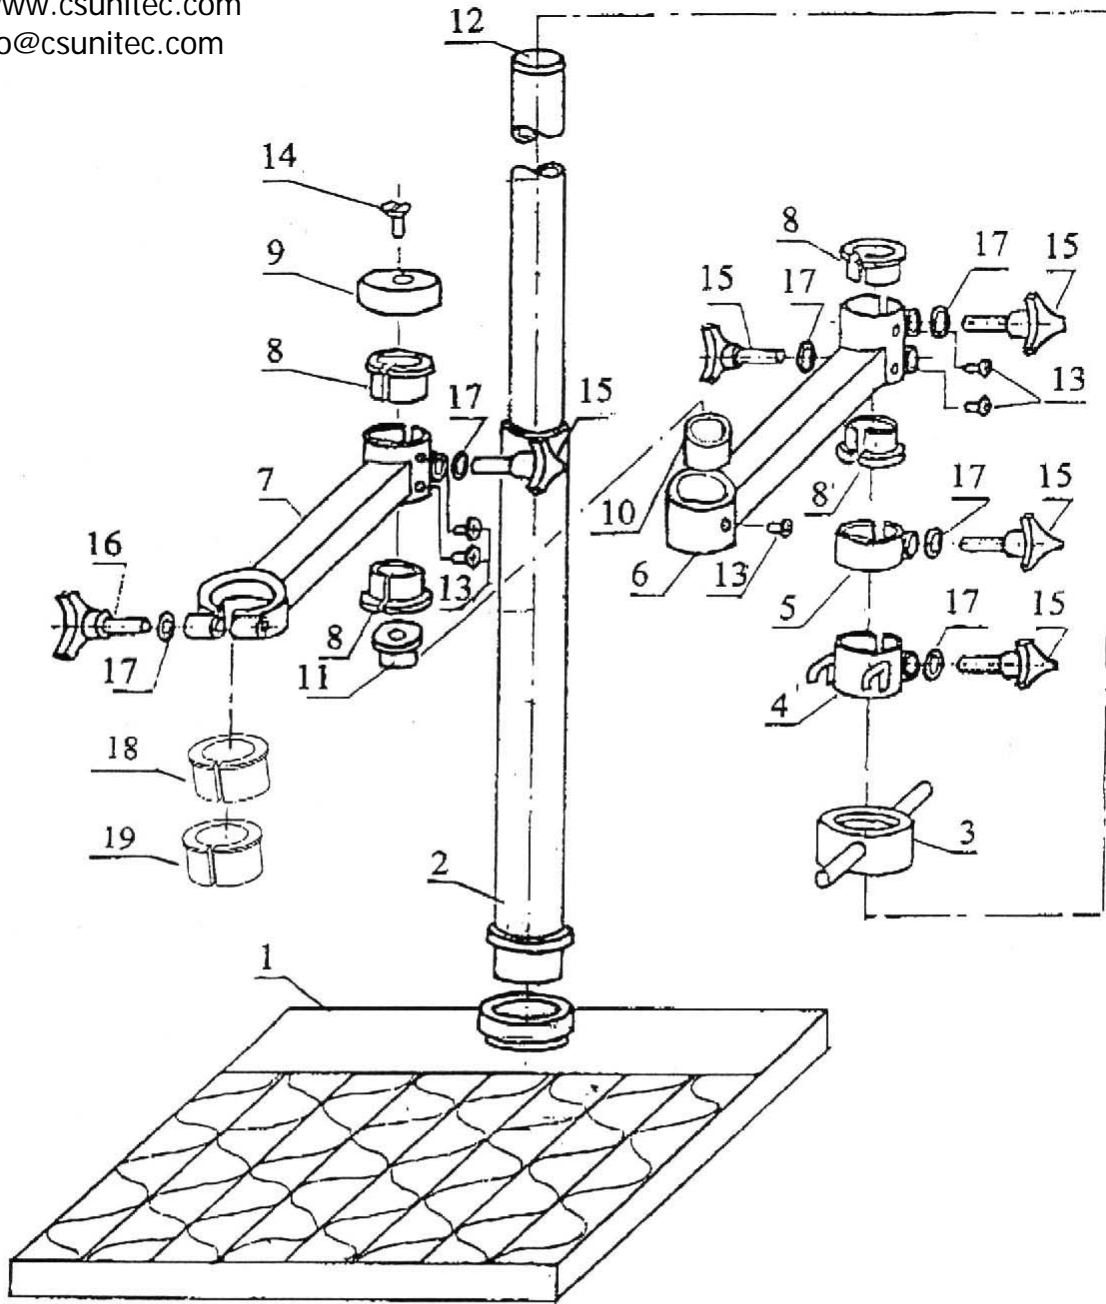

CS UNITEC, INC.

22 Harbor Avenue
Norwalk, CT 06850

Website: www.csunitec.com

Email: info@csunitec.com

Mixing Stand – RST 90

No	Item	Pcs/set.	Order No.	No	Item	Pcs/set.	Order No.
1	Bedplate	1	45190100	11	Plug A	1	45191100
2	Shaft 1600mm	1	45190200	12	Plug B	1	45191200
3	Nut	1	45190300	13	Screw M4x6	5	45190001
4	Container catch	1	45190400	14	Screw M6x16	1	45190002
5	Stopper	1	45190500	15	Screw M10x45	5	45190003
6	Arm A	1	45190600	16	Screw M10x55	1	45190004
7	Arm B	1	45190700	17	Washer 10,5	6	45190005
8	Sliding muff	4	45010800	18	Collet Ø43	-	45191300
9	Cover	1	45190900	19	Collet Ø46	-	45191400
10	Load	1	45191000	20			

Not responsible for typographical errors.

POS. NO.	ITEM NO.	DESCRIPTION
1	45190100	Bedplate
2	45190200	Shaft 1600mm
3	45190300	Nut
4	45190400	Container Catch
5	45190500	Stopper
6	45190600	Swing Arm
7	45190700	Swing Arm
8	45190800	Sliding Muff
9	45190900	Cover
10	45191000	Locking Screw
11	45191100	Plug A
12	45191200	Plug B
13	45190001	Screw
14	45190002	Screw
15	45190003	Screw
17	45190005	Washer
18	45191300	Collet
19	45191400	Collet