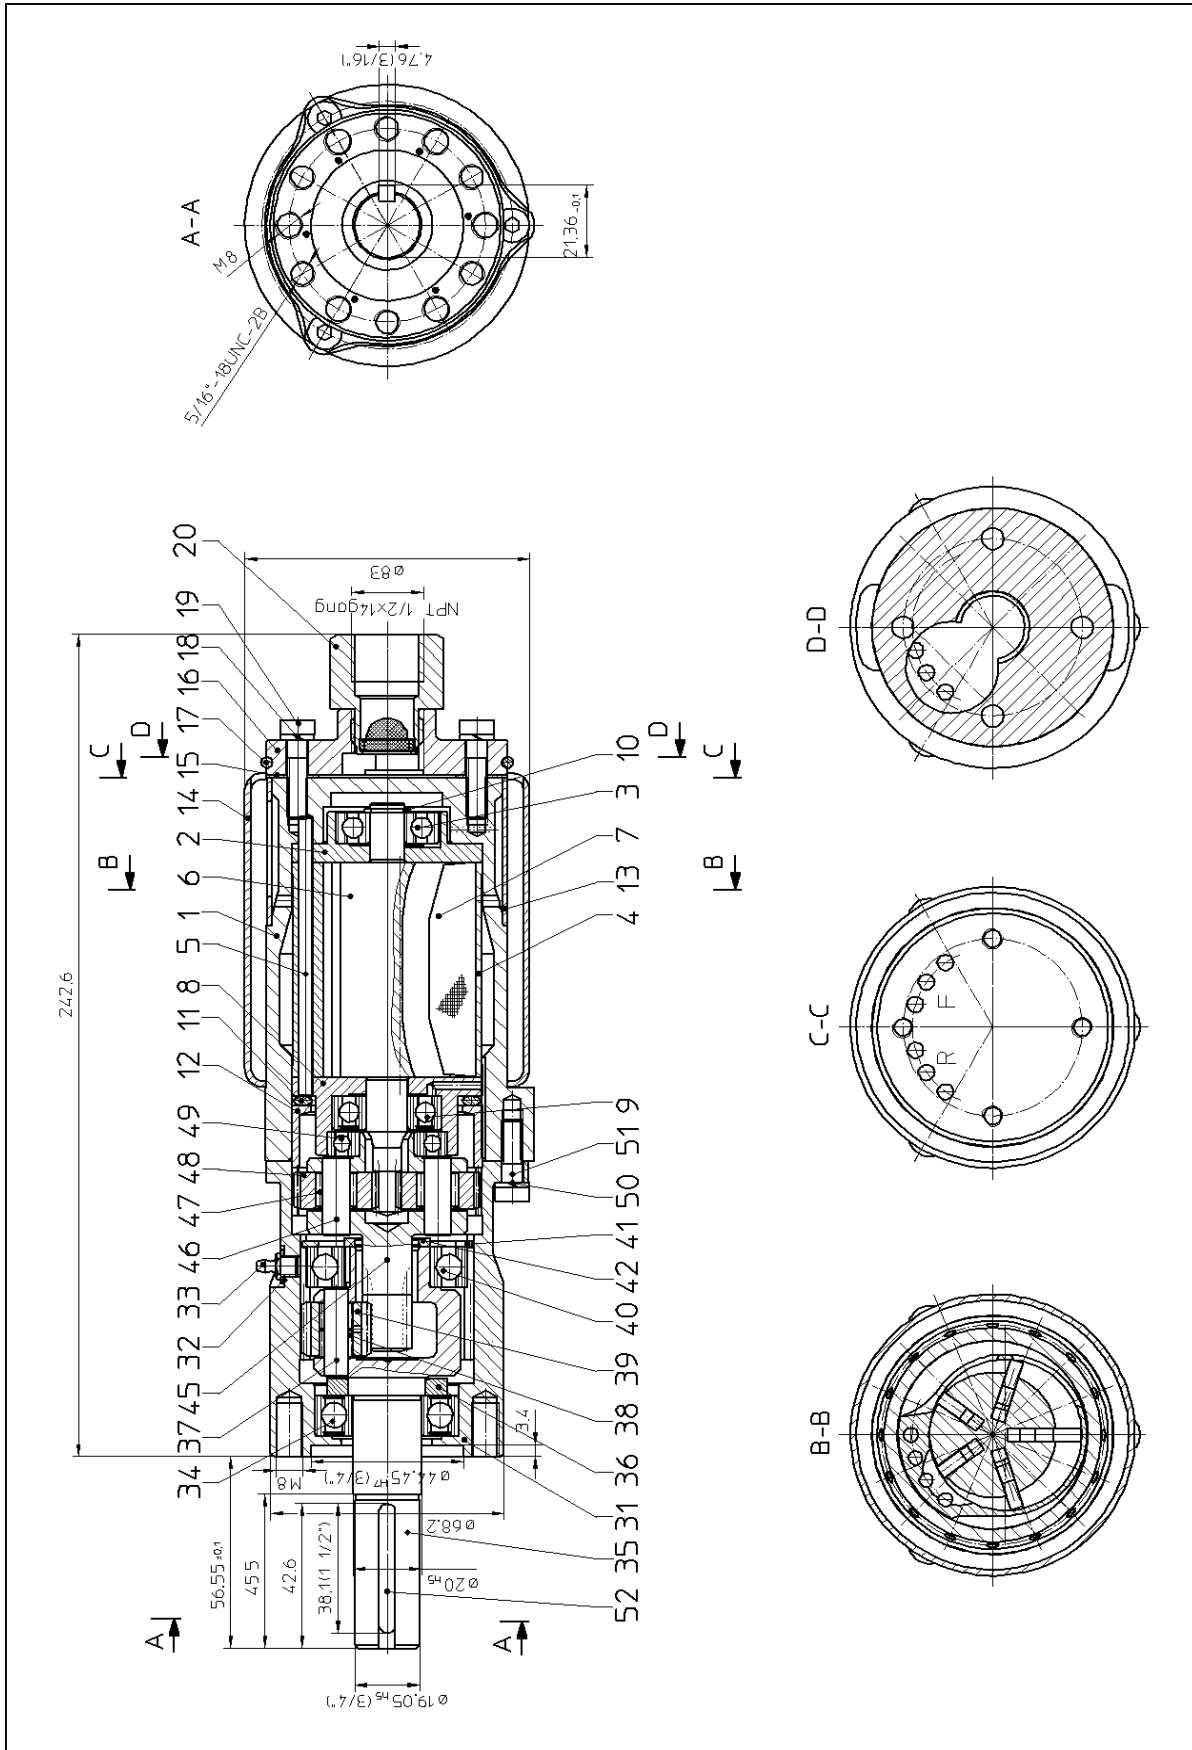

CS UNITEC, INC.

22 Harbor Avenue
Norwalk, CT 06850

Website: www.csunitec.com

Email: info@csunitec.com

Model 3 6250 0020 – Air Motor

*Prices to change without notice.
Not responsible for typographical errors.*

<u>POS. NO.</u>	<u>ITEM NO.</u>	<u>DESCRIPTION</u>
1	3 6250 1010	Motor Housing
2	3 6250 1110	End Plate
3	9 1004 0010	Ball Bearing
4	3 6250 1020	Cylinder Bushing
5	9 1637 2250	Locating Pin
6	3 6250 1030	Rotor
7	3 6250 1050	Vane
8	3 6250 1100	End Plate
9	9 1004 0230	Grooved Ball Bearing
10	111 406	Sec. Washer
11	9 1901 6680	O-Ring
12	3 6250 1150	Reaction Ring
13	3 6250 1190	Damping Sleeve
14	3 6250 1120	Rotary Sleeve
15	3 6250 1160	Seal
16	3 6250 1130	Connecting Cover
17	9 1704 0290	Snap Ring
18	9 3322 0020	Lock Washer
19	9 1112 4050	Fillister Head Screw
20	9 2205 1830	Nipple, Assy.
31	3 6250 4910	Gearbox Casing, Assy.
32	9 1903 1250	Seal
33	9 3402 0100	Grease Nipple
34	9 1003 0450	Grooved Ball Bearing
35	3 6250 4130	Planet Carrier
36	3 6250 4280	Ring
37	3 6339 4050	Planetary Wheel Bolt
38	9 1015 0390	Needle Cage
39	3 6250 4140	Planetary Wheel
40	9 1003 0060	Needle Cage
41	111 392	C-Clip
42	3 6250 4080	Ring
45	3 6250 4030	Planet Carrier
46	3 8835 4150	Planetary Wheel Bolt
47	9 1015 1200	Needle Cage
48	3 6250 4040	Planetary Wheel
49	9 1002 0410	Needle Cage
51	9 1112 4040	Screw
52	9 1501 3800	Feather Key

CS Unitec, Inc.

22 Harbor Ave, Norwalk, CT 06850

Telephone: 203-853-9522 Toll Free: 800-700-5919 Fax: 203-853-9921

WebSite: www.csunitec.com E-Mail: info@csunitec.com