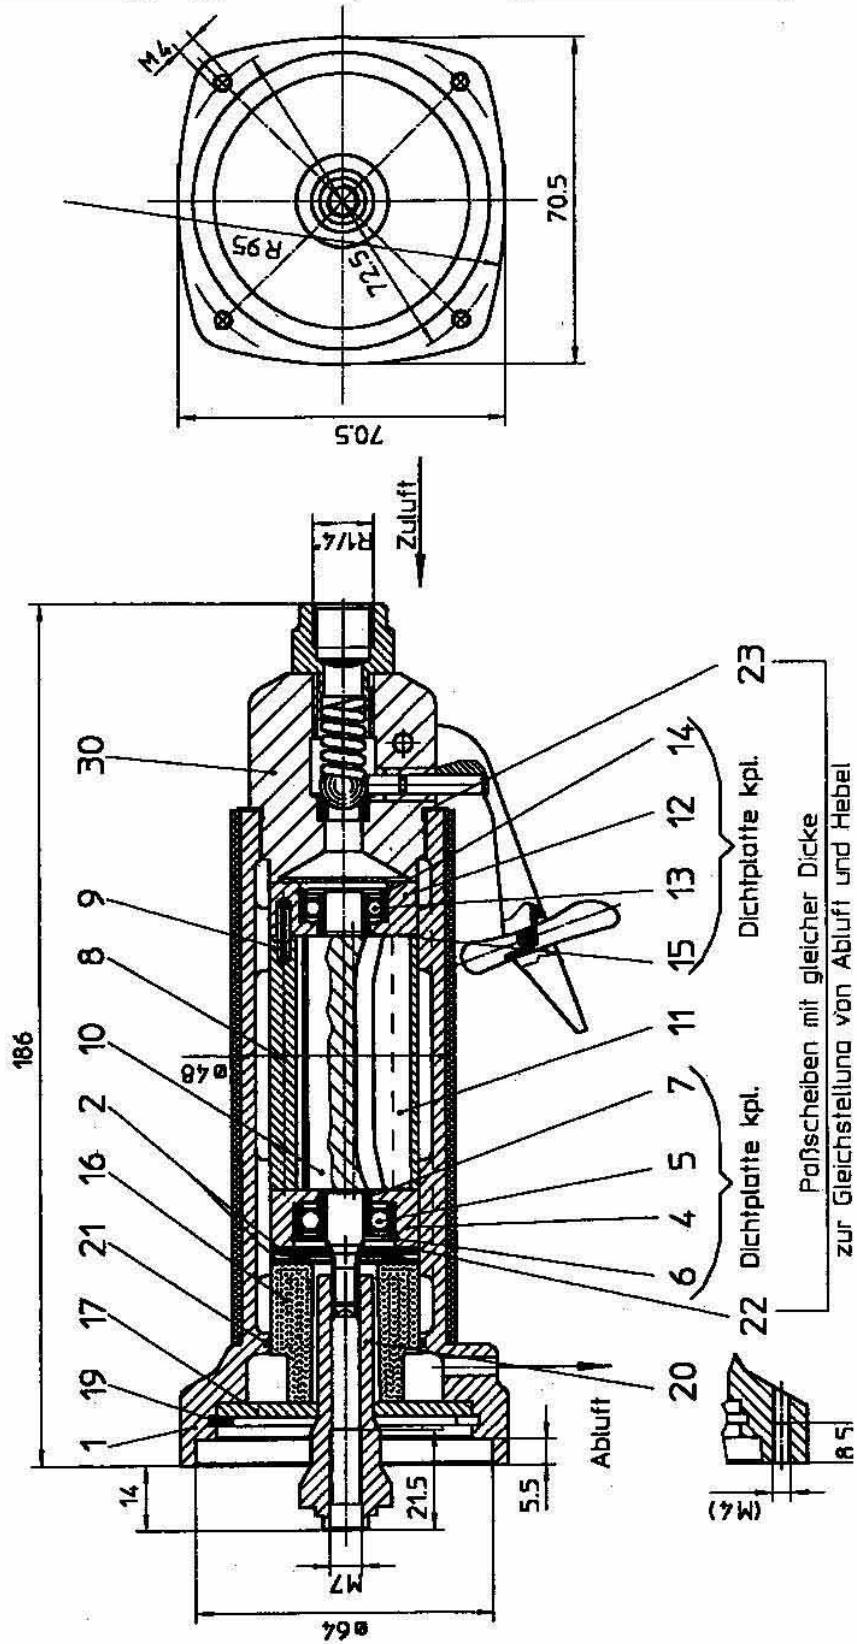

CS UNITEC, INC.

22 Harbor Avenue
Norwalk, CT 06850
Website: www.csunitec.com
Email: info@csunitec.com

Air Motor for Polisher

5 6058 0050

Not responsible for typographical errors.

POS. NO.	ITEM NO.	DESCRIPTION	
	5 6057 1940	End Plate Assy.	Items 4-7
	5 6057 1930	End Plate Assy.	Items 12-15
1	5 6057 1910	Motor Housing	
2	9 1801 0380	Belleville Spring	
4	5 6057 1110	End Plate	
5	9 1001 0120	Grooved Ball Bearing	
6	9 1703 0030	Snap Ring	
7	1 3801 1080	Spacer	
8	5 6057 1020	Cylinder Bushing	
9	9 1630 0090	Brace	
10	5 6057 1030	Rotor	
11	3 7666 1050	Vane	
12	5 6057 1100	End Plate	
13	9 1001 0460	Grooved Ball Bearing	
14	9 1703 0350	Snap Ring	
16	9 3801 1080	Silencer Pipe	
17	5 6057 1280	Compression Disc	
19	9 1703 0160	Snap Ring	
20	5 6057 7020	Drive Shaft	
21	9 1901 2060	O-Ring	
30	1 3528 3000	Lever Throttle, Assy.