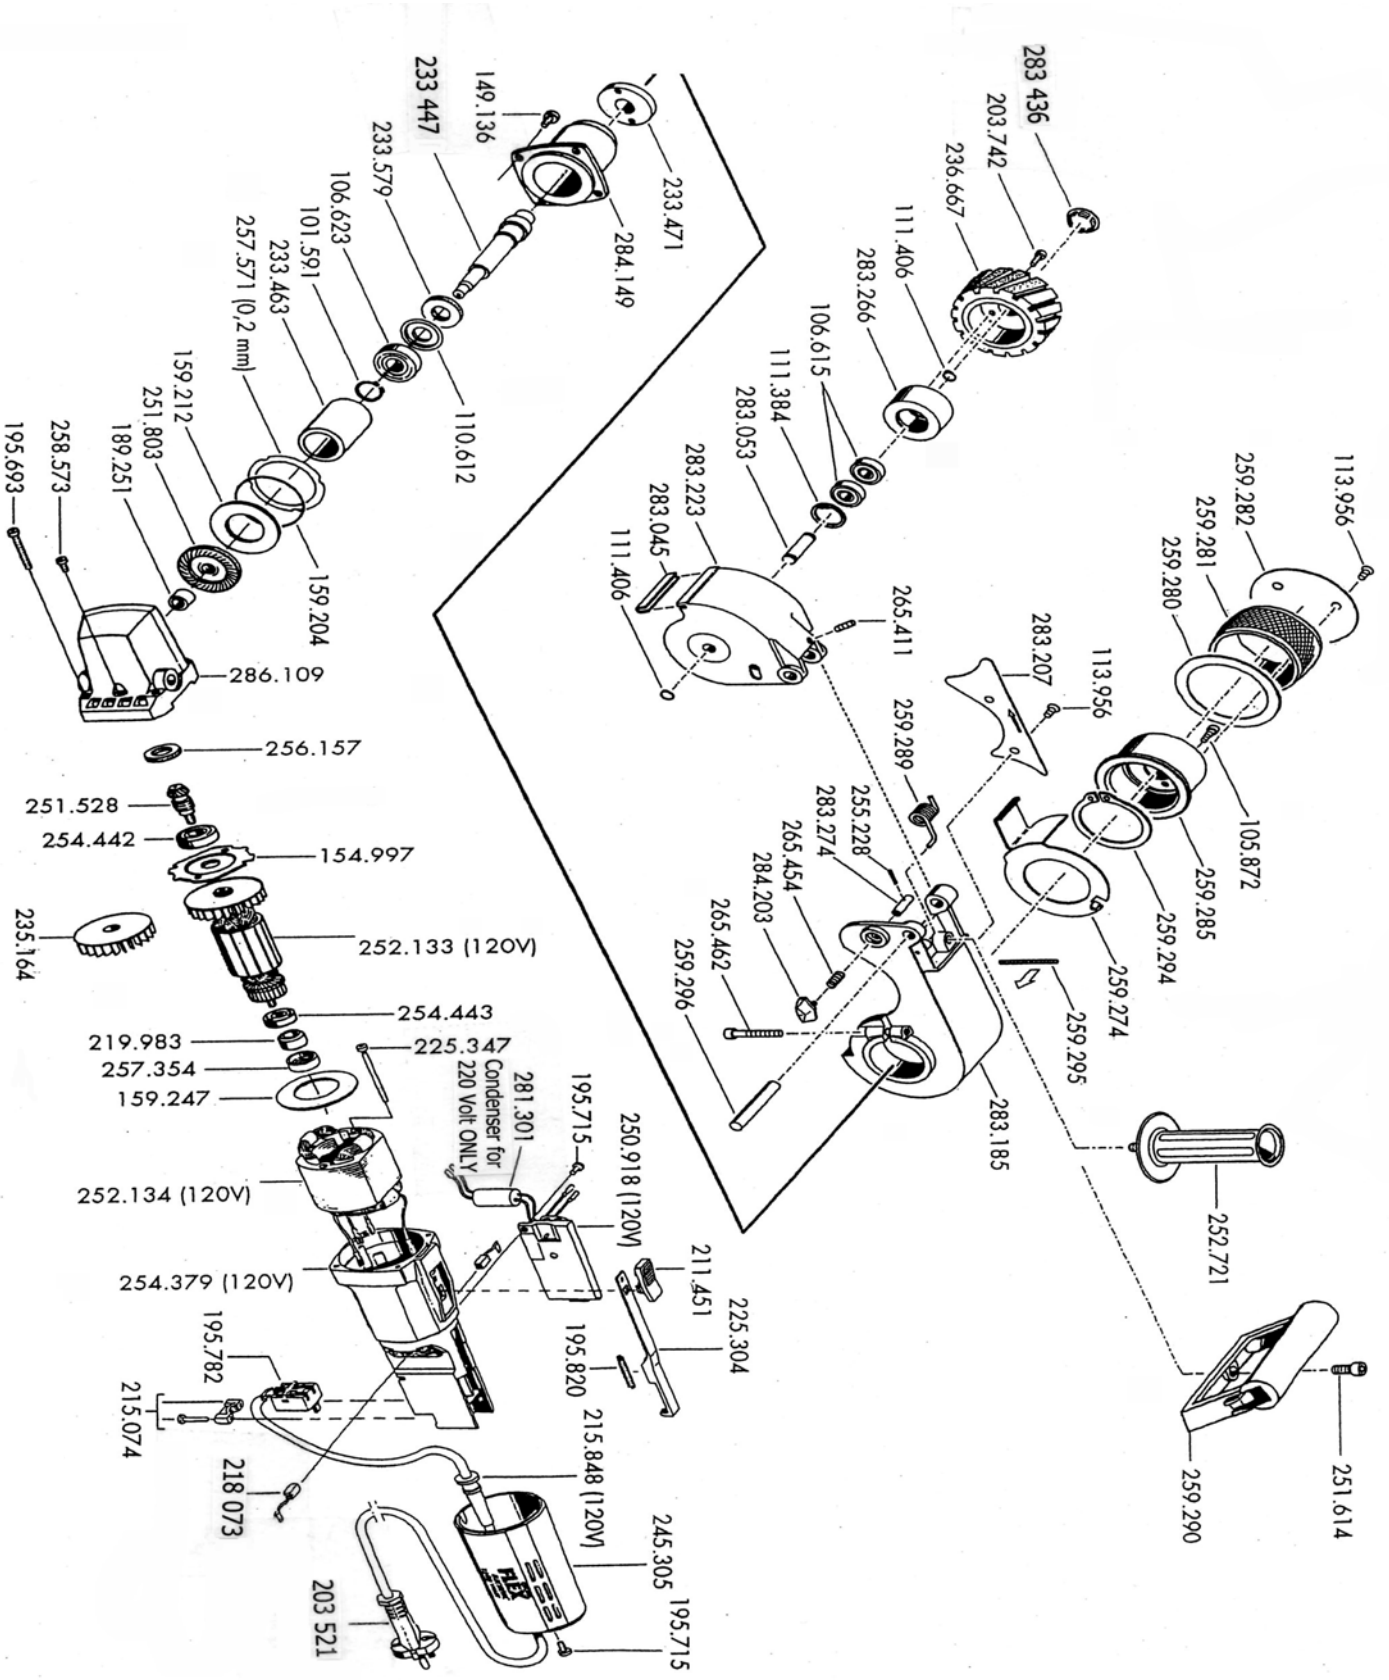

# Model LBR 1506 VR – Pipe Sander

*Not responsible for typographical errors.*

<b>ITEM NO</b>	<b>DESCRIPTION</b>	
101 591	Ring	
105 872	Screw	
106 615	Ball Bearing	
106 623	Ball Bearing	SEE # 52412-010
110 612	Sealing Ring	
111 384	Lock Ring	
111 406	Sec. Washer	
113 956	Screw	
149 136	Screw	
154 997	Bearing Cover	
159 204	Sealing Ring	
159 212	Spring Washer	
159 247	Air Guide	
189 251	Slide Bearing	SEE # 159 271
195 693	Screw	
195 715	Screw	
195 782	Switch	
195 820	Compression Spring	
203 521	Cable with Plug, 110 VOLT	
203 742	Cylindrical Screw	
211 451	Control Lever	
215 074	Cable Clamp	replaces 208,949
215 848	Rubber Sleeve	
218 073	Carbon Brush	Old #159 344
219 983	Magnetic Ring	
225 304	Control Rod	
225 347	Torx Head Screw	
233 447	Spindle	
233 463	Bushing	
233 471	Clamping Plate	
233 579	Felt Ring	
235 164	Fan	
236 667	Contact Roller	
245 305	Cover	
250 918	Electronic	OLD # 241 385
251 528	Pinion for LB 1506 VR	
251 614	Screw	
251 803	Bevel Gear	
252 133	Armature for LB 1506 VR	
252 134	Magnetic Field, 110 V for	LB 1506 VR
252 721	Handle. Lateral	Old # 219 258
254 379	Motor Case	SEE # 225 320 FOR STOCK
254 442	Bearing	SEE # 100 579
254 443	Bearing	SEE # 100 587
255 228	Roll Pin	
256 157	Seal	Replaces 251 579
257 354	Bearing Cover	
257 571	Spacer	

*Not responsible for typographical errors.*

<b>ITEM NO</b>	<b>DESCRIPTION</b>
258 573	Screw
259 274	Tension Air
259 280	Spacer
259 281	ALUMINUM DRIVE WHEEL
259 282	Disk
259 285	Drive Wheel
259 289	Spring
259 290	Handle REPLACES 239 372
259 294	Snap Ring
259 295	Spring
259 296	Pin
265 411	Grub Screw
265 454	Spring
265 462	Screw
283 045	Profile
283 053	AXLE
283 185	Support
283 207	Cover
283 223	PIVOT WHEEL TENSIONER
283 266	Wheel
283 274	LOCKING BOLT
283 436	Cap
284 149	Bearing Cover
284 203	WING NUT
286 109	Gear Housing